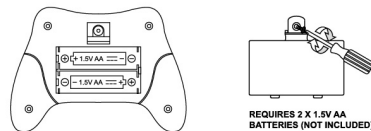

8+
YEARS

RADIO CONTROL MONSTER TRUCK

INSTRUCTIONS

Battery installation:

1. Unscrew to open the battery compartment.
2. Insert batteries into the correct + and - polarities.
3. Close the cover.

MONSTER TRUCK

THE RADIO CONTROL

How to use simultaneously:

1. Turn on the vehicle, then turn on the transmitter.
2. When the vehicle is functioning, that means they are matched.
3. If you have more than two vehicles, please pair one by one. When the second vehicle is pairing, please always keep the first vehicle and transmitter on.
4. Please turn off both the vehicle and transmitter and re-start all pairing processes if you are changing to play with another 2.4GHz transmitter.