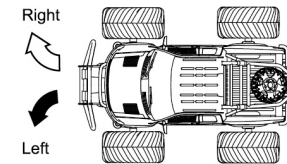

Start:

1. How to move forwards or backwards:

Push the throttle lever up, the vehicle will move forwards.

Pull the throttle lever down, the vehicle will move backwards.

2. Turn left or right:

Move the direction lever to the left and the vehicle will turn left.

Move the direction lever to the right and the vehicle will turn right.

KEYCODE: 42887010

PERFORMANCE TIPS: DO NOT DRIVE THE VEHICLE THROUGH WATER.
DO NOT DRIVE THE VEHICLE INTO ANY HARD OBJECT.
PRODUCT MAY VARY FROM THE IMAGE SHOWN.
PLEASE KEEP PACKAGING FOR FUTURE REFERENCE.
READ THE INSTRUCTIONS BEFORE OPERATING THE PRODUCT.