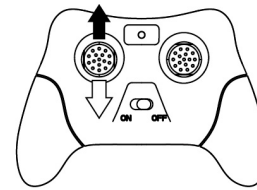

THE RADIO CONTROL

How to use simultaneously:

1. Turn on the vehicle, then turn on the transmitter.
2. When the vehicle is functioning, that means they are matched.
3. If you have more than two vehicles, please pair one by one. When the second vehicle is pairing, please always keep the first vehicle and transmitter on.
4. Please turn off both the vehicle and transmitter and re-start all pairing processes if you are changing to play with another 2.4GHz transmitter.

Start:

1. How to move forwards or backwards:

Push the throttle lever up, the vehicle will move forwards.

Pull the throttle lever down, the vehicle will move backwards.

2. Turn left or right:

Move the direction lever to the left and the vehicle will turn left.