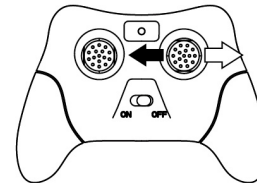

THE RADIO CONTROL

How to use simultaneously:

1. Turn on the vehicle, then turn on the transmitter.
2. When the vehicle is functioning, that means they are matched.
3. If you have more than two vehicles, please pair one by one. When the second vehicle is pairing, please always keep the first vehicle and transmitter on.
4. Please turn off both the vehicle and transmitter and re-start all pairing processes if you are changing to play with another 2.4GHz transmitter.

Start:

1. How to move forwards or backwards:

Push the throttle lever up, the vehicle will move forwards.

Pull the throttle lever down, the vehicle will move backwards.

2. Turn left or right:

Move the direction lever to the left and the vehicle will turn left.

Move the direction lever to the right and the vehicle will turn right.

KEYCODE: 42887010

PERFORMANCE TIPS: DO NOT DRIVE THE VEHICLE THROUGH WATER.
DO NOT DRIVE THE VEHICLE INTO ANY HARD OBJECT.
PRODUCT MAY VARY FROM THE IMAGE SHOWN.
PLEASE KEEP PACKAGING FOR FUTURE REFERENCE.
READ THE INSTRUCTIONS BEFORE OPERATING THE PRODUCT.