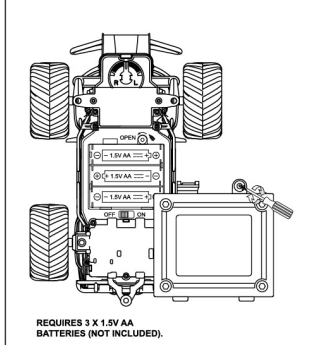

8+
YEARS

RADIO CONTROL MONSTER TRUCK

INSTRUCTIONS

Battery installation:

1. Unscrew to open the battery compartment.
2. Insert batteries into the correct + and - polarities.
3. Close the cover.

MONSTER TRUCK