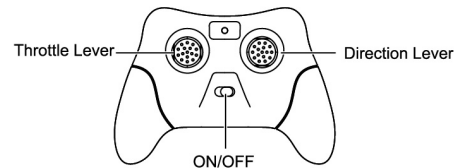

8+
YEARS

RADIO CONTROL MONSTER TRUCK

INSTRUCTIONS

Battery installation:

1. Unscrew to open the battery compartment.
2. Insert batteries into the correct + and - polarities.
3. Close the cover.

MONSTER TRUCK

THE RADIO CONTROL

How to use simultaneously:

1. Turn on the vehicle, then turn on the transmitter.
2. When the vehicle is functioning, that means they are matched.
3. If you have more than two vehicles, please pair one by one. When the second vehicle is pairing, please always keep the first vehicle and transmitter on.
4. Please turn off both the vehicle and transmitter and re-start all pairing processes if you are changing to play with another 2.4GHz transmitter.

Start:

1. How to move forwards or backwards:

Push the throttle lever up, the vehicle will move forwards.

Pull the throttle lever down, the vehicle will move backwards.

2. Turn left or right:

Move the direction lever to the left and the vehicle will turn left.