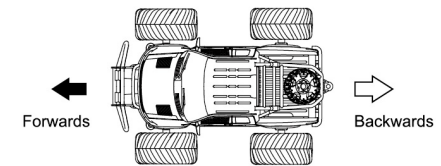

THE RADIO CONTROL

How to use simultaneously:

1. Turn on the vehicle, then turn on the transmitter.
2. When the vehicle is functioning, that means they are matched.
3. If you have more than two vehicles, please pair one by one. When the second vehicle is pairing, please always keep the first vehicle and transmitter on.
4. Please turn off both the vehicle and transmitter and re-start all pairing processes if you are changing to play with another 2.4GHz transmitter.

Start:

1. How to move forwards or backwards:

Push the throttle lever up, the vehicle will move forwards.

Pull the throttle lever down, the vehicle will move backwards.

2. Turn left or right:

Move the direction lever to the left and the vehicle will turn left.