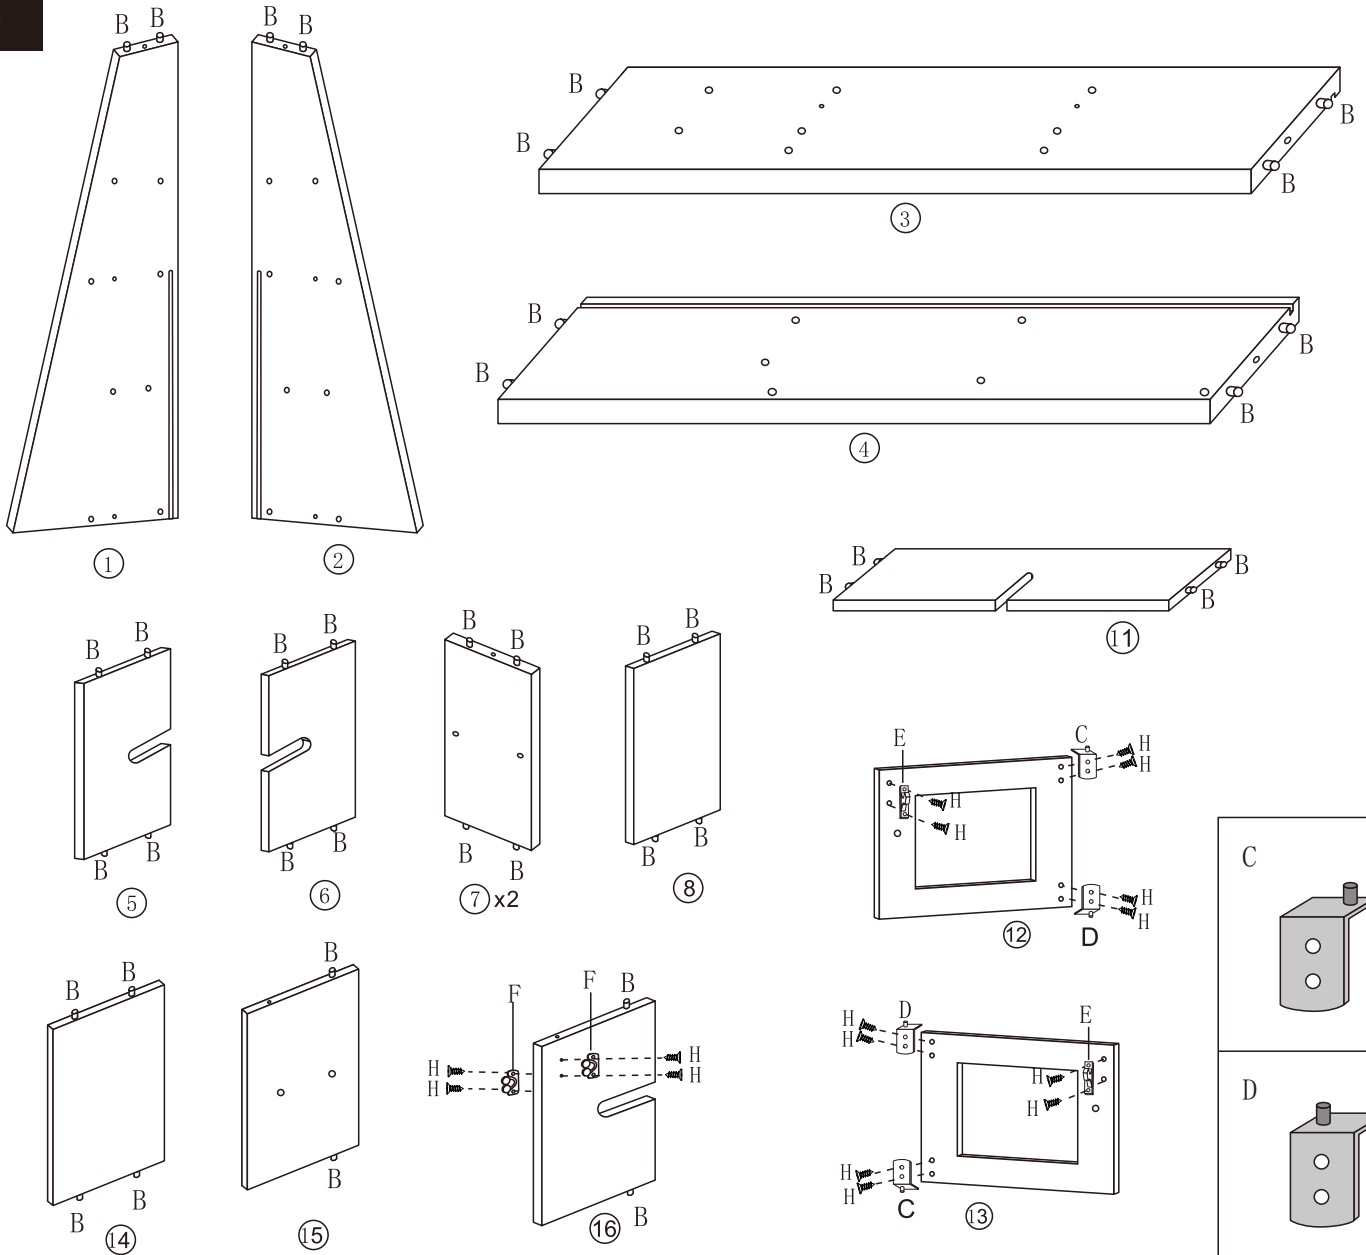

Assembly Instructions

CAUTION:

ADULT ASSEMBLY IS REQUIRED. HARDWARE CONTAINS SCREWS WITH SHARP POINTS. KEEP UNASSEMBLED PARTS OUT OF THE REACH OF SMALL CHILDREN. ADULT SUPERVISION IS RECOMMENDED. THIS IS A TOY, INTENDED FOR ROLE PLAY ONLY.

WARNING

CHOKING HAZARD-SMALL PARTS.
NOT SUITABLE FOR CHILDREN UNDER 3 YEARS.

Assembly Instructions

1

2

3

CAUTION:

ADULT ASSEMBLY IS REQUIRED. HARDWARE CONTAINS SCREWS WITH SHARP POINTS. KEEP UNASSEMBLED PARTS OUT OF THE REACH OF SMALL CHILDREN. ADULT SUPERVISION IS RECOMMENDED. THIS IS A TOY, INTENDED FOR ROLE PLAY ONLY.