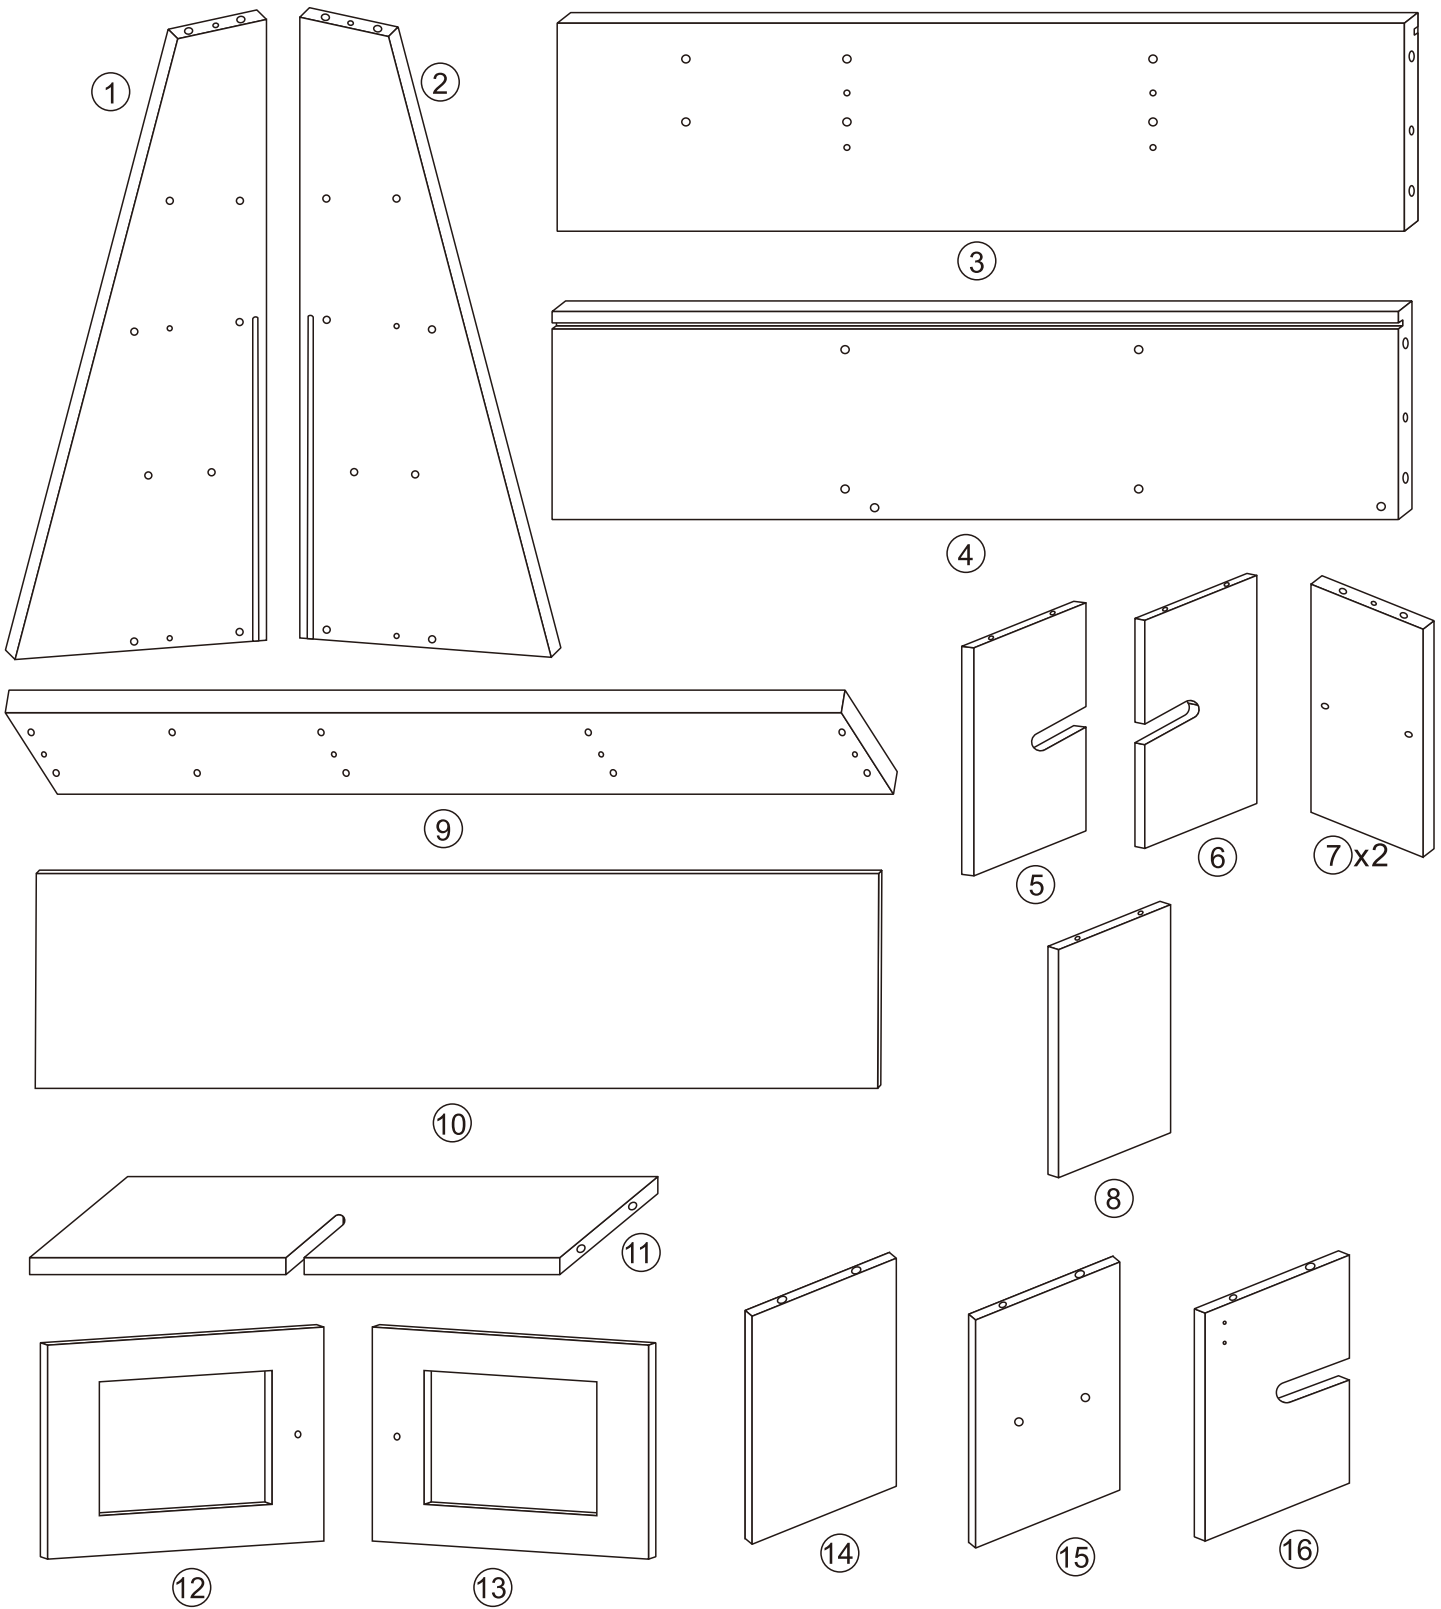

Assembly Instructions

CAUTION:

ADULT ASSEMBLY IS REQUIRED. HARDWARE CONTAINS SCREWS WITH SHARP POINTS. KEEP UNASSEMBLED PARTS OUT OF THE REACH OF SMALL CHILDREN. ADULT SUPERVISION IS RECOMMENDED. THIS IS A TOY, INTENDED FOR ROLE PLAY ONLY.

WARNING

CHOKING HAZARD-SMALL PARTS.
NOT SUITABLE FOR CHILDREN UNDER 3 YEARS.

Assembly Instructions

1

2

3

CAUTION:

ADULT ASSEMBLY IS REQUIRED. HARDWARE CONTAINS SCREWS WITH SHARP POINTS. KEEP UNASSEMBLED PARTS OUT OF THE REACH OF SMALL CHILDREN. ADULT SUPERVISION IS RECOMMENDED. THIS IS A TOY, INTENDED FOR ROLE PLAY ONLY.