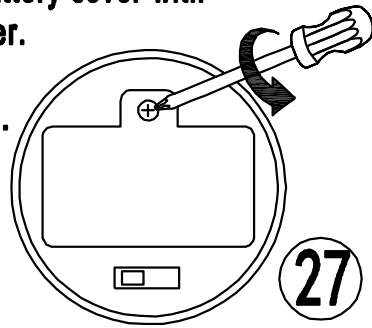

21

- ① Open the battery cover with a screwdriver. Screwdriver not included.