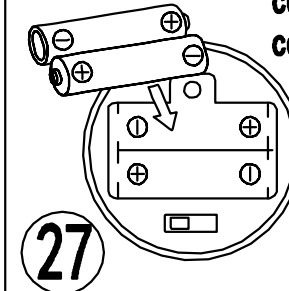

21

- ① Open the battery cover with a screwdriver. Screwdriver not included.

22

- ② Insert batteries in battery compartment with the correct polarity

2xAA Batteries not included

23

24

For safe use of this kitchen we recommend that you secure it to the wall with the wall screw included. Drill a hole for the wall anchor the same size so that it sits in the hole snugly. Screw part R pass through part ⑮ and S into part T wall anchor.