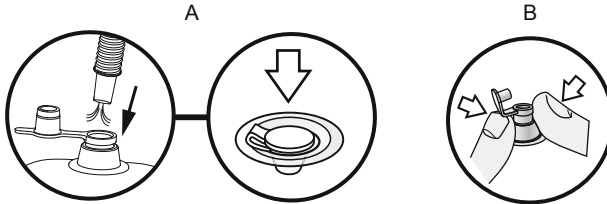

Item No.	Parts
42889939	One product, Play balls: 30 pcs, Repair patch.

A	B
Inflate	Deflate

OWNER'S MANUAL

PLEASE READ THESE INSTRUCTIONS CAREFULLY BEFORE USING THIS PRODUCT.

WARNING:

1. Use only under adult supervision.
2. Keep away from fire and flame.
3. Adult assembly required.
4. Do not use the product in strong wind.

Repair

If a chamber is damaged, use the provided repair patch.

1. Clean the area to be repaired.
2. Carefully peel patch.
3. Press patch over the area to be repaired.
4. Wait 30 minutes before inflating.