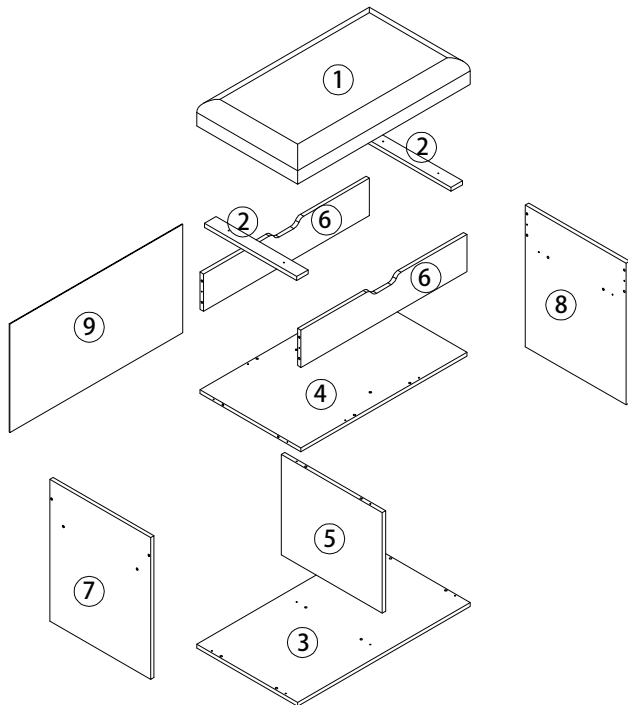

# Assembly Instruction

**CARE INSTRUCTIONS:** WIPE CLEAN WITH A DRY CLOTH. DO NOT USE ABRASIVE MATERIALS AND SOLVENTS. CHECK AND TIGHTEN ALL PARTS REGULARLY. STORE IN A DRY PLACE. KEEP AWAY FROM WATER AND DIRECT SUNLIGHT. FOR INDOOR AND DOMESTIC USE ONLY.

**WARNING:** DO NOT STAND ON THE BENCH. DO NOT USE THE BENCH AS A STEP LADDER. DO NOT USE THE BENCH UNLESS ALL BOLTS, SCREWS AND KNOBS ARE FIRMLY SECURED. DO NOT DRAG WHEN MOVING THE BENCH TO AVOID DAMAGING THE JOINTS. FAILURE TO FOLLOW THESE WARNINGS COULD RESULT IN SERIOUS INJURY. ONE PERSON USE ONLY. **MAXIMUM SAFE LOAD:100KGS.**

## Hardware List

	a	4x35mm	20pcs
	b	6x30mm	24pcs
	c	2x16mm	8pcs
	d	∅15mm	10pcs
	e	4x25mm	4pcs
	f	40x12x2mm	4pcs

2

3

		
① 1PC	② 2PCS	③ 1PC
		
④ 1PC	⑤ 1PC	⑥ 2PCS
		
⑦ 1PC	⑧ 1PC	⑨ 1PC

4

5

6