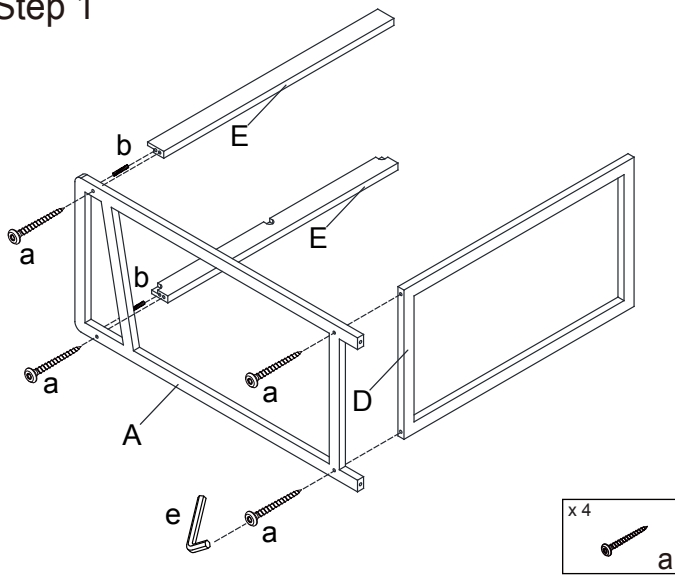

# 42894353 2 section bamboo laundry trolley Assembly Instructions

	A x 1	B x 1	C x 1	D x 1
	E x 2	F x 3	G x 2	
	a x 8	b x 4	c x 2	
	d x 2	e x 1	f x 1	

## Step 1

### ATTENTION:

- DO NOT TIGHTEN THE SCREWS UNTIL IT HAS BEEN FULLY ASSEMBLED.
- FOR INDOOR USE ONLY.
- HARDWARE CONTAINS SMALL SCREWS WITH SHARP POINTS, KEEP UNASSEMBLED PARTS OUT OF REACH OF SMALL CHILDREN.
- MAXIMUM LOADING WEIGHT: FOR EACH SECTION IS 5KGS.