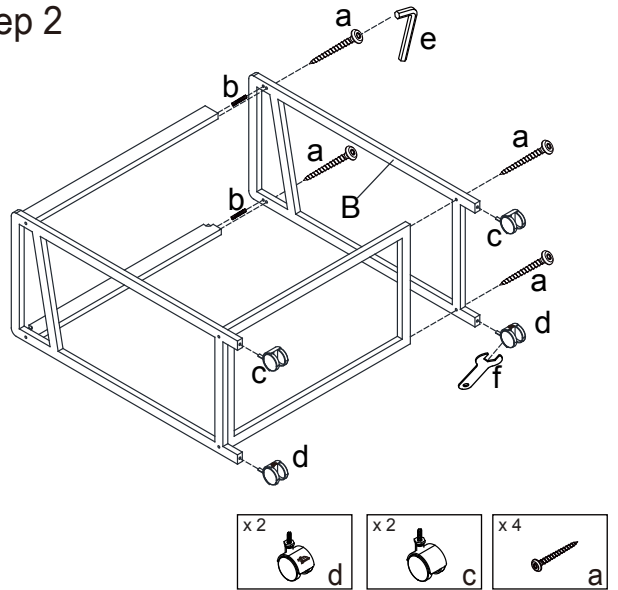

42894353 2 section bamboo laundry trolley Assembly Instructions

	A x 1	B x 1	C x 1	D x 1
	E x 2	F x 3	G x 2	
	a x 8	b x 4	c x 2	
	d x 2	e x 1	f x 1	

Step 1

Step 2

Step 3

ATTENTION:

- DO NOT TIGHTEN THE SCREWS UNTIL IT HAS BEEN FULLY ASSEMBLED.
- FOR INDOOR USE ONLY.
- HARDWARE CONTAINS SMALL SCREWS WITH SHARP POINTS, KEEP UNASSEMBLED PARTS OUT OF REACH OF SMALL CHILDREN.
- MAXIMUM LOADING WEIGHT: FOR EACH SECTION IS 5KGS.