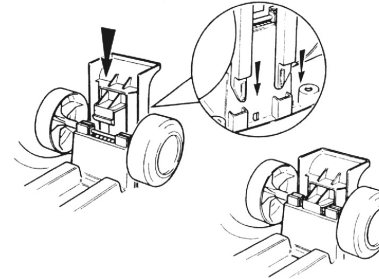

PARENTAL WARNINGS

DO NOT USE THIS TOY RIDE ON UNTIL YOU HAVE READ THE FOLLOWING PRECAUTIONS.

1. DO NOT LET CHILDREN PLAY IN THE STREET.
2. DO NOT USE THIS TOY RIDE ON, ON OR NEAR A SLOPE.
3. DO NOT LET CHILDREN PLAY ON STAIRS, PORCHES OR ANYWHERE ELSE WHERE A CHILD MIGHT FALL.
4. WHEN USING THIS PRODUCT, CHILDREN SHOULD BE UNDER ADULT SUPERVISION AT ALL TIMES.
5. DO NOT USE TOY RIDE ON NEAR STOVES, HEATERS, IRONING BOARDS, POOLS OR NEAR ANY OTHER HOT OR DANGEROUS OBJECTS.
6. DO NOT LEAVE TOY RIDE ON OUTSIDE, PLEASE PROTECT IT FROM THE WEATHER.
7. USE OUTDOORS ONLY DURING DAYLIGHT HOURS.
8. DO NOT BUMP INTO WALLS, POLES, ETC. IT COULD CAUSE POSSIBLE INJURY AND/OR DAMAGE TO THE RIDE ON.
9. CAUTION AND CARE MUST BE TAKEN IN THE UNPACKING AND ASSEMBLY OF THIS PRODUCT. BECAUSE OF SMALL AND DANGEROUS PARTS AND PACKAGING MATERIAL, ADULT ASSEMBLY IS REQUIRED.
10. FOR AGE 1 TO 3 YEARS.
11. MAXIMUM USER WEIGHT: 20KG.
12. WARNING! NOT TO BE USED BY CHILDREN OVER 36 MONTHS BECAUSE OF ITS INSUFFICIENT STRENGTH.
13. AN ADULT SHOULD CARRY OUT CHECKS AND MAINTENANCE OF THE MAIN PARTS AT REGULAR INTERVALS. IF THESE CHECKS ARE NOT CARRIED OUT, THE RIDE ON COULD OVERTURN OR CAUSE A FALL.

PLEASE READ BEFORE ASSEMBLING- TO BE ASSEMBLED BY AN ADULT