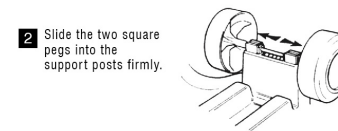

PARENTAL WARNINGS

DO NOT USE THIS TOY RIDE ON UNTIL YOU HAVE READ THE FOLLOWING PRECAUTIONS.

1. DO NOT LET CHILDREN PLAY IN THE STREET.
2. DO NOT USE THIS TOY RIDE ON, ON OR NEAR A SLOPE.
3. DO NOT LET CHILDREN PLAY ON STAIRS, PORCHES OR ANYWHERE ELSE WHERE A CHILD MIGHT FALL.
4. WHEN USING THIS PRODUCT, CHILDREN SHOULD BE UNDER ADULT SUPERVISION AT ALL TIMES.
5. DO NOT USE TOY RIDE ON NEAR STOVES, HEATERS, IRONING BOARDS, POOLS OR NEAR ANY OTHER HOT OR DANGEROUS OBJECTS.
6. DO NOT LEAVE TOY RIDE ON OUTSIDE, PLEASE PROTECT IT FROM THE WEATHER.
7. USE OUTDOORS ONLY DURING DAYLIGHT HOURS.
8. DO NOT BUMP INTO WALLS, POLES, ETC. IT COULD CAUSE POSSIBLE INJURY AND/OR DAMAGE TO THE RIDE ON.
9. CAUTION AND CARE MUST BE TAKEN IN THE UNPACKING AND ASSEMBLY OF THIS PRODUCT. BECAUSE OF SMALL AND DANGEROUS PARTS AND PACKAGING MATERIAL, ADULT ASSEMBLY IS REQUIRED.
10. FOR AGE 1 TO 3 YEARS.
11. MAXIMUM USER WEIGHT: 20KG.
12. WARNING! NOT TO BE USED BY CHILDREN OVER 36 MONTHS BECAUSE OF ITS INSUFFICIENT STRENGTH.
13. AN ADULT SHOULD CARRY OUT CHECKS AND MAINTENANCE OF THE MAIN PARTS AT REGULAR INTERVALS. IF THESE CHECKS ARE NOT CARRIED OUT, THE RIDE ON COULD OVERTURN OR CAUSE A FALL.