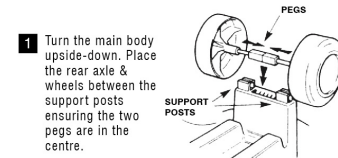

PARENTAL WARNINGS

DO NOT USE THIS TOY RIDE ON UNTIL YOU HAVE READ THE FOLLOWING PRECAUTIONS.

1. DO NOT LET CHILDREN PLAY IN THE STREET.
2. DO NOT USE THIS TOY RIDE ON, ON OR NEAR A SLOPE.
3. DO NOT LET CHILDREN PLAY ON STAIRS, PORCHES OR ANYWHERE ELSE WHERE A CHILD MIGHT FALL.
4. WHEN USING THIS PRODUCT, CHILDREN SHOULD BE UNDER ADULT SUPERVISION AT ALL TIMES.
5. DO NOT USE TOY RIDE ON NEAR STOVES, HEATERS, IRONING BOARDS, POOLS OR NEAR ANY OTHER HOT OR DANGEROUS OBJECTS.
6. DO NOT LEAVE TOY RIDE ON OUTSIDE, PLEASE PROTECT IT FROM THE WEATHER.
7. USE OUTDOORS ONLY DURING DAYLIGHT HOURS.
8. DO NOT BUMP INTO WALLS, POLES, ETC. IT COULD CAUSE POSSIBLE INJURY AND/OR DAMAGE TO THE RIDE ON.
9. CAUTION AND CARE MUST BE TAKEN IN THE UNPACKING AND ASSEMBLY OF THIS PRODUCT. BECAUSE OF SMALL AND DANGEROUS PARTS AND PACKAGING MATERIAL, ADULT ASSEMBLY IS REQUIRED.
10. FOR AGE 1 TO 3 YEARS.
11. MAXIMUM USER WEIGHT: 20KG.
12. WARNING! NOT TO BE USED BY CHILDREN OVER 36 MONTHS BECAUSE OF ITS INSUFFICIENT STRENGTH.
13. AN ADULT SHOULD CARRY OUT CHECKS AND MAINTENANCE OF THE MAIN PARTS AT REGULAR INTERVALS. IF THESE CHECKS ARE NOT CARRIED OUT, THE RIDE ON COULD OVERTURN OR CAUSE A FALL.