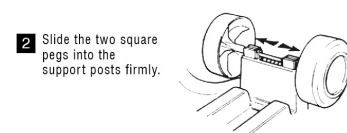

PARENTAL WARNINGS

DO NOT USE THIS TOY RIDE ON UNTIL YOU HAVE READ THE FOLLOWING PRECAUTIONS.

1. DO NOT LET CHILDREN PLAY IN THE STREET.
2. DO NOT USE THIS TOY RIDE ON, ON OR NEAR A SLOPE.
3. DO NOT LET CHILDREN PLAY ON STAIRS, PORCHES OR ANYWHERE ELSE WHERE A CHILD MIGHT FALL.
4. WHEN USING THIS PRODUCT, CHILDREN SHOULD BE UNDER ADULT SUPERVISION AT ALL TIMES.
5. DO NOT USE TOY RIDE ON NEAR STOVES, HEATERS, IRONING BOARDS, POOLS OR NEAR ANY OTHER HOT OR DANGEROUS OBJECTS.
6. DO NOT LEAVE TOY RIDE ON OUTSIDE, PLEASE PROTECT IT FROM THE WEATHER.
7. USE OUTDOORS ONLY DURING DAYLIGHT HOURS.
8. DO NOT BUMP INTO WALLS, POLES, ETC. IT COULD CAUSE POSSIBLE INJURY AND/OR DAMAGE TO THE RIDE ON.
9. CAUTION AND CARE MUST BE TAKEN IN THE UNPACKING AND ASSEMBLY OF THIS PRODUCT. BECAUSE OF SMALL AND DANGEROUS PARTS AND PACKAGING MATERIAL, ADULT ASSEMBLY IS REQUIRED.
10. FOR AGE 1 TO 3 YEARS.
11. MAXIMUM USER WEIGHT: 20KG.
12. WARNING! NOT TO BE USED BY CHILDREN OVER 36 MONTHS BECAUSE OF ITS INSUFFICIENT STRENGTH.
13. AN ADULT SHOULD CARRY OUT CHECKS AND MAINTENANCE OF THE MAIN PARTS AT REGULAR INTERVALS. IF THESE CHECKS ARE NOT CARRIED OUT, THE RIDE ON COULD OVERTURN OR CAUSE A FALL.