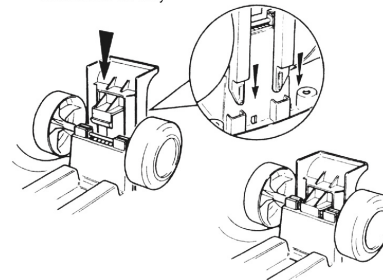

PARENTAL WARNINGS

DO NOT USE THIS TOY RIDE ON UNTIL YOU HAVE READ THE FOLLOWING PRECAUTIONS.

1. DO NOT LET CHILDREN PLAY IN THE STREET.
2. DO NOT USE THIS TOY RIDE ON, ON OR NEAR A SLOPE.
3. DO NOT LET CHILDREN PLAY ON STAIRS, PORCHES OR ANYWHERE ELSE WHERE A CHILD MIGHT FALL.
4. WHEN USING THIS PRODUCT, CHILDREN SHOULD BE UNDER ADULT SUPERVISION AT ALL TIMES.
5. DO NOT USE TOY RIDE ON NEAR STOVES, HEATERS, IRONING BOARDS, POOLS OR NEAR ANY OTHER HOT OR DANGEROUS OBJECTS.
6. DO NOT LEAVE TOY RIDE ON OUTSIDE, PLEASE PROTECT IT FROM THE WEATHER.
7. USE OUTDOORS ONLY DURING DAYLIGHT HOURS.
8. DO NOT BUMP INTO WALLS, POLES, ETC. IT COULD CAUSE POSSIBLE INJURY AND/OR DAMAGE TO THE RIDE ON.
9. CAUTION AND CARE MUST BE TAKEN IN THE UNPACKING AND ASSEMBLY OF THIS PRODUCT. BECAUSE OF SMALL AND DANGEROUS PARTS AND PACKAGING MATERIAL, ADULT ASSEMBLY IS REQUIRED.
10. FOR AGE 1 TO 3 YEARS.
11. MAXIMUM USER WEIGHT: 20KG.
12. WARNING! NOT TO BE USED BY CHILDREN OVER 36 MONTHS BECAUSE OF ITS INSUFFICIENT STRENGTH.
13. AN ADULT SHOULD CARRY OUT CHECKS AND MAINTENANCE OF THE MAIN PARTS AT REGULAR INTERVALS. IF THESE CHECKS ARE NOT CARRIED OUT, THE RIDE ON COULD OVERTURN OR CAUSE A FALL.

PLEASE READ BEFORE ASSEMBLING- TO BE ASSEMBLED BY AN ADULT