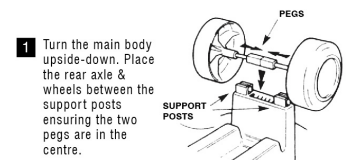

PARENTAL WARNINGS

DO NOT USE THIS TOY RIDE ON UNTIL YOU HAVE READ THE FOLLOWING PRECAUTIONS.

1. DO NOT LET CHILDREN PLAY IN THE STREET.
2. DO NOT USE THIS TOY RIDE ON, ON OR NEAR A SLOPE.
3. DO NOT LET CHILDREN PLAY ON STAIRS, PORCHES OR ANYWHERE ELSE WHERE A CHILD MIGHT FALL.
4. WHEN USING THIS PRODUCT, CHILDREN SHOULD BE UNDER ADULT SUPERVISION AT ALL TIMES.
5. DO NOT USE TOY RIDE ON NEAR STOVES, HEATERS, IRONING BOARDS, POOLS OR NEAR ANY OTHER HOT OR DANGEROUS OBJECTS.
6. DO NOT LEAVE TOY RIDE ON OUTSIDE, PLEASE PROTECT IT FROM THE WEATHER.
7. USE OUTDOORS ONLY DURING DAYLIGHT HOURS.
8. DO NOT BUMP INTO WALLS, POLES, ETC. IT COULD CAUSE POSSIBLE INJURY AND/OR DAMAGE TO THE RIDE ON.
9. CAUTION AND CARE MUST BE TAKEN IN THE UNPACKING AND ASSEMBLY OF THIS PRODUCT. BECAUSE OF SMALL AND DANGEROUS PARTS AND PACKAGING MATERIAL, ADULT ASSEMBLY IS REQUIRED.
10. FOR AGE 1 TO 3 YEARS.
11. MAXIMUM USER WEIGHT: 20KG.
12. WARNING! NOT TO BE USED BY CHILDREN OVER 36 MONTHS BECAUSE OF ITS INSUFFICIENT STRENGTH.
13. AN ADULT SHOULD CARRY OUT CHECKS AND MAINTENANCE OF THE MAIN PARTS AT REGULAR INTERVALS. IF THESE CHECKS ARE NOT CARRIED OUT, THE RIDE ON COULD OVERTURN OR CAUSE A FALL.