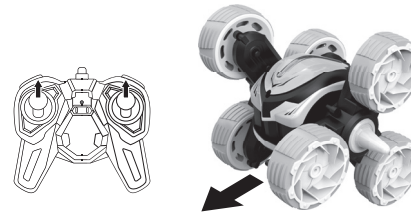

The Basic Instruction of Controlling

1

Slide/Forward