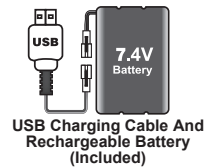

USB Charging Cable And Rechargeable Battery (Included)