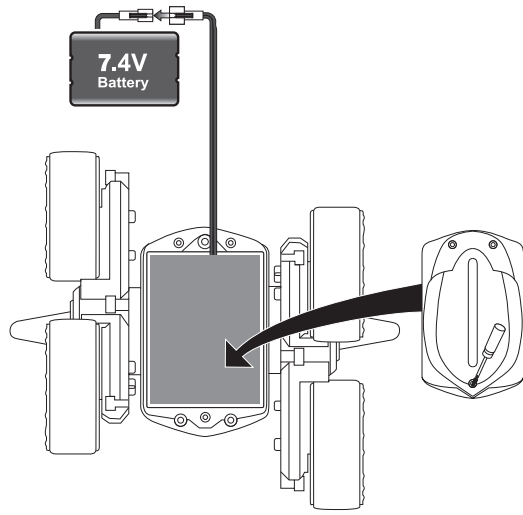

Battery Installation

7.4V Rechargeable Battery (Included)

USB Charging Cable And Rechargeable Battery (Included)

Replacing batteries of the transmitter

• Controller requires 2 x 1.5v AA batteries (included)

Charging Method :

1. Turn off the vehicle, unscrew to open the battery cover and disconnect rechargeable battery pack.
2. Plug USB charger into computer or USB adaptor, and then connect to rechargeable battery. The USB charger will light up when it is charging, and it will turn off when charging is complete.
3. Disconnect USB charging cable and battery. Install battery to vehicle and replace battery door.
4. Charging time: approximately 2 - 2.5 hours. Play time: approximately 10-12 minutes.

Attention: Do not charge battery immediately after each play. Let the battery cool down for a while.

Remote Control Operation

Pairing Instruction

1. Turn on vehicle first and then turn on transmitter.
2. When the light on the vehicle stops flashing, this means they are matched.
3. If you have more than two vehicles, please pair one by one. When the second vehicle is pairing, please always keep the first vehicle and transmitter on.

MADE IN CHINA