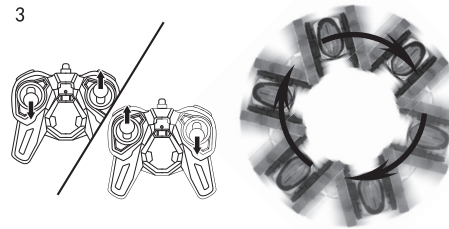

3

360°Spin

4