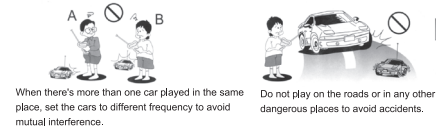

CAUTIONS

Do not play in puddles, mud or sand.

BATTERY SAFETY

- (1) The placement or replacement of batteries is to be performed by an adult.
- (2) Remove the rechargeable battery from the chassis before charging.
- (3) Always remove exhausted batteries from the car and the transmitter.
- (4) Make sure the main switch is set to OFF before installing the battery pack into the car body.
- (5) Batteries must be inserted with the correct polarity.
- (6) Non-chargeable batteries shall not be recharged.
- (7) Do not short-circuit the batteries.
- (8) Always remove the batteries from the car and the transmitter after playing.
- (9) Never throw the batteries into fire to avoid explosion or leakage.
- (10) Do not mix batteries from different producers or new and old batteries.
- (11) You should only use batteries of the same or equivalent types as recommended.
- (12) Check the batteries on a regular basis to avoid leakage.
- (13) Keep this manual well for future reference as it contains important information about this product.

Situation	Cause	Solution
Car does not move	The car or controller battery was not properly inserted The car or controller power was switched OFF The car AA battery or Rechargeable battery is drained of power The controller battery is drained of power Radio intermittent during signal transmitting The safety feature have switched on due to the high car temperature	Re-insert the battery correctly as indicated Switch the car or controller power ON Change AA battery or re-charge the Rechargeable battery Change the battery Re-Start the On/Off Power Rest for 5 minutes to cool the car

WARNING:
CHOKING HAZARD - small parts,
Not for children under 3 years.