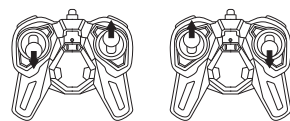

Instruction Manual

3+
AGES

Thank you for choosing our product! Please read this instruction manual carefully before using, as it contains all the information you need to know about how to use this product.

Colours And Contents May Vary From Illustration.

2.4GHz
FREQUENCY

Battery Installation

Replacing batteries of the transmitter

• Controller requires 2 x 1.5v AA batteries (included)

Charging Method :

1. Turn off the vehicle, unscrew to open the battery cover and disconnect rechargeable battery pack.
2. Plug USB charger into computer or USB adaptor, and then connect to rechargeable battery. The USB charger will light up when it is charging, and it will turn off when charging is complete.
3. Disconnect USB charging cable and battery. Install battery to vehicle and replace battery door.
4. Charging time: approximately 2 - 2.5 hours. Play time: approximately 10-12 minutes.

Attention: Do not charge battery immediately after each play. Let the battery cool down for a while.

Remote Control Operation

Pairing Instruction

1. Turn on vehicle first and then turn on transmitter.
2. When the light on the vehicle stops flashing, this means they are matched.
3. If you have more than two vehicles, please pair one by one. When the second vehicle is pairing, please always keep the first vehicle and transmitter on.

360°Spin

MADE IN CHINA

The Basic Instruction of Controlling

1

2

3

4

CAUTIONS

Do not play in puddles, mud or sand.

BATTERY SAFETY