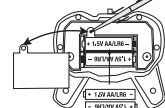

USB Charging Cable And Rechargeable Battery (Included)

Replacing batteries of the transmitter

• Controller requires 2 x 1.5v AA batteries (included)

Charging Method :

1. Turn off the vehicle, unscrew to open the battery cover and disconnect rechargeable battery pack.
2. Plug USB charger into computer or USB adaptor, and then connect to rechargeable battery. The USB charger will light up when it is charging, and it will turn off when charging is complete.
3. Disconnect USB charging cable and battery. Install battery to vehicle and replace battery door.
4. Charging time: approximately 2 - 2.5 hours. Play time: approximately 10-12 minutes.

Attention: Do not charge battery immediately after each play. Let the battery cool down for a while.

Remote Control Operation

Pairing Instruction

1. Turn on vehicle first and then turn on transmitter.
2. When the light on the vehicle stops flashing, this means they are matched.
3. If you have more than two vehicles, please pair one by one. When the second vehicle is pairing, please always keep the first vehicle and transmitter on.