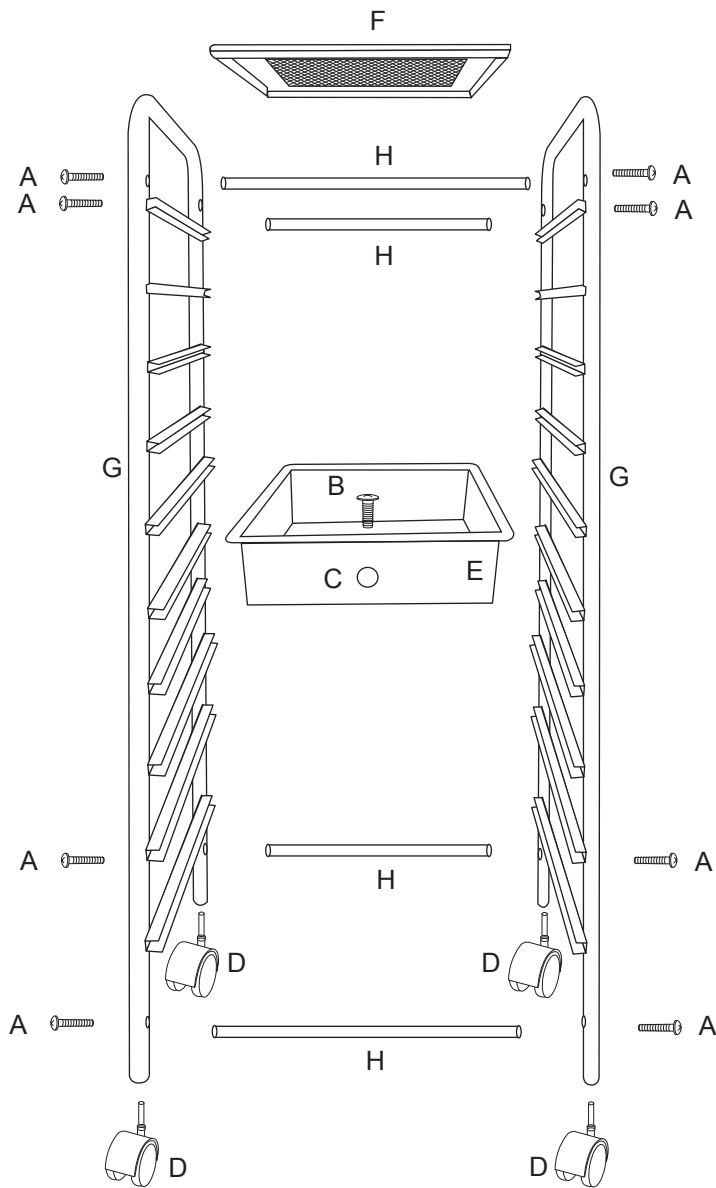

Assembly Instructions

42918738 CHROME 10 DRAWER TROLLEY

Warning: Load drawer evenly to prevent from tipping over. This package contains small parts and sharp points, keep unassembled parts away from children and babies.

Maximum loading: 2kg each tier.

A		8
B		10
C		10
D		4
E		10
F		1
G		2
H		4
I		1