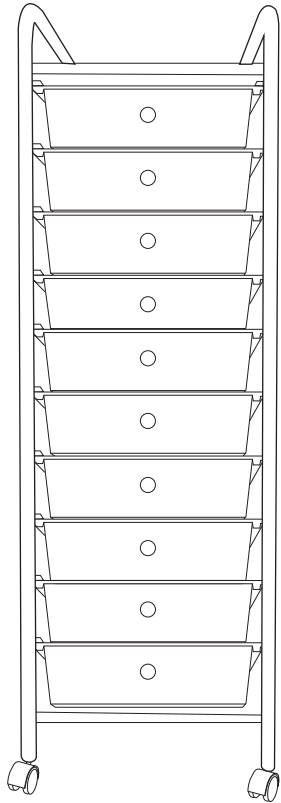

Assembly Instructions

42918738 CHROME 10 DRAWER TROLLEY

Warning: Load drawer evenly to prevent from tipping over. This package contains small parts and sharp points, keep unassembled parts away from children and babies.

Maximum loading: 2kg each tier.

A		8
B		10
C		10
D		4
E		10
F		1
G		2
H		4
I		1