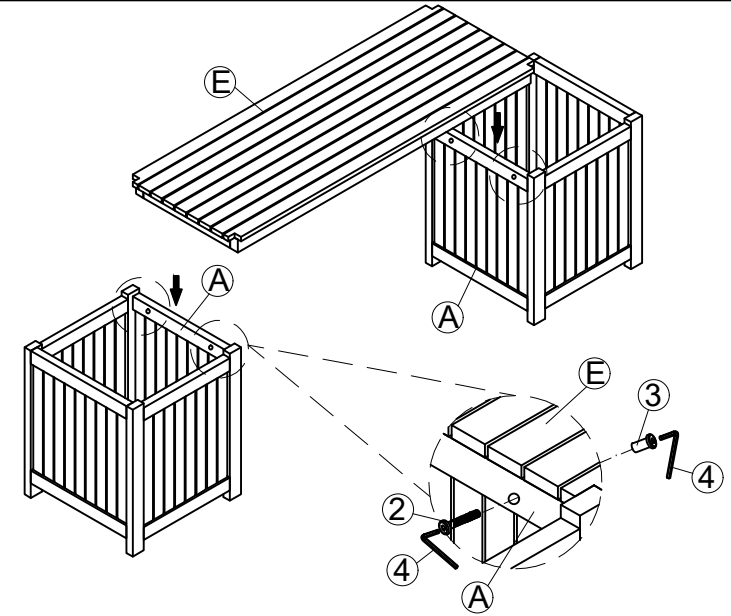

# ASSEMBLY INSTRUCTION

No	Hardware	Fig	Q.ty
①	Screw M6x40 mm		16
②	Bolt M6x30 mm		4
③	Nut M6 x 15 mm		4
④	Allen Key M4 x 80mm		2

①x 2

①x 2

①x 4

①x 2

①x 1

CARE INSTRUCTIONS: WIPE CLEAN WITH A DAMP CLOTH. DO NOT USE ABRASIVE MATERIALS AND SOLVENTS. STORE IN A DRY PLACE. FOR DOMESTIC USE ONLY.  
 WARNING: DO NOT STAND ON THE BENCH. DO NOT USE THE BENCH AS A STEP LADDER. DO NOT USE THE BENCH UNLESS ALL BOLTS, SCREWS AND KNOBS ARE FIRMLY SECURED. DO NOT DRAG WHEN MOVING THE BENCH TO AVOID DAMAGING THE JOINTS. FAILURE TO FOLLOW THESE WARNINGS COULD RESULT IN SERIOUS INJURY. MAXIMUM SAFE LOAD: 200 KGS PER SEAT