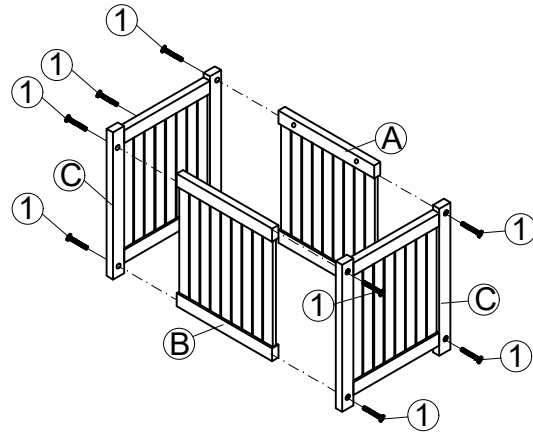

# ASSEMBLY INSTRUCTION

No	Hardware	Fig	Q.ty
①	Screw M6x40 mm		16
②	Bolt M6x30 mm		4
③	Nut M6 x 15 mm		4
④	Allen Key M4 x 80mm		2

①x 2

①x 2

①x 4

①x 2

①x 1

CARE INSTRUCTIONS: WIPE CLEAN WITH A DAMP CLOTH. DO NOT USE ABRASIVE MATERIALS AND SOLVENTS. STORE IN A DRY PLACE. FOR DOMESTIC USE ONLY.  
 WARNING: DO NOT STAND ON THE BENCH. DO NOT USE THE BENCH AS A STEP LADDER. DO NOT USE THE BENCH UNLESS ALL BOLTS, SCREWS AND KNOBS ARE FIRMLY SECURED. DO NOT DRAG WHEN MOVING THE BENCH TO AVOID DAMAGING THE JOINTS. FAILURE TO FOLLOW THESE WARNINGS COULD RESULT IN SERIOUS INJURY. MAXIMUM SAFE LOAD: 200 KGS PER SEAT