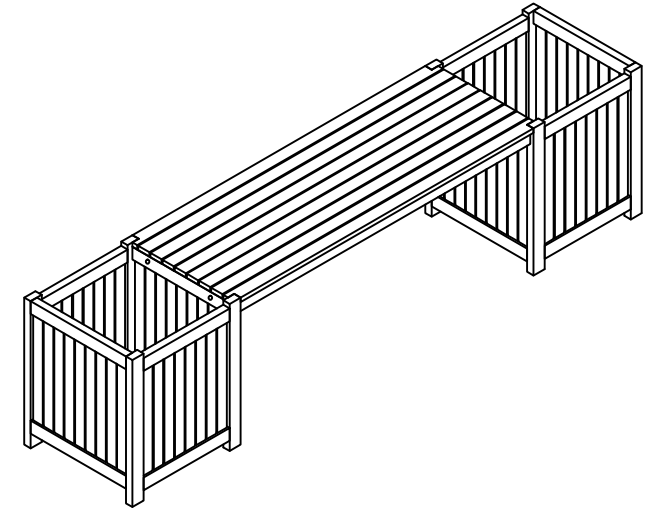

# ASSEMBLY INSTRUCTION

No	Hardware	Fig	Q.ty
①	Screw M6x40 mm		16
②	Bolt M6x30 mm		4
③	Nut M6 x 15 mm		4
④	Allen Key M4 x 80mm		2

①x 2

①x 2

①x 4

①x 2

①x 1

CARE INSTRUCTIONS: WIPE CLEAN WITH A DAMP CLOTH. DO NOT USE ABRASIVE MATERIALS AND SOLVENTS. STORE IN A DRY PLACE. FOR DOMESTIC USE ONLY.  
 WARNING: DO NOT STAND ON THE BENCH. DO NOT USE THE BENCH AS A STEP LADDER. DO NOT USE THE BENCH UNLESS ALL BOLTS, SCREWS AND KNOBS ARE FIRMLY SECURED. DO NOT DRAG WHEN MOVING THE BENCH TO AVOID DAMAGING THE JOINTS. FAILURE TO FOLLOW THESE WARNINGS COULD RESULT IN SERIOUS INJURY. MAXIMUM SAFE LOAD: 200 KGS PER SEAT