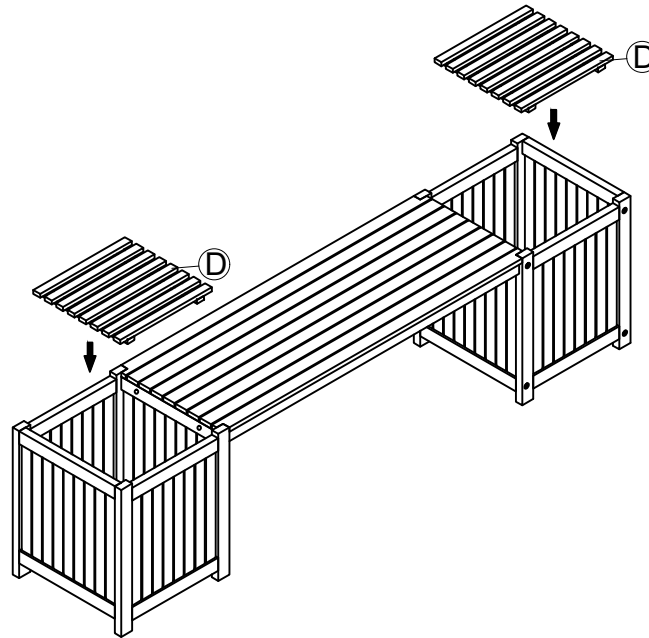

# ASSEMBLY INSTRUCTION

No	Hardware	Fig	Q.ty
①	Screw M6x40 mm		16
②	Bolt M6x30 mm		4
③	Nut M6 x 15 mm		4
④	Allen Key M4 x 80mm		2

①x 2

①x 2

①x 4

①x 2

①x 1

CARE INSTRUCTIONS: WIPE CLEAN WITH A DAMP CLOTH. DO NOT USE ABRASIVE MATERIALS AND SOLVENTS. STORE IN A DRY PLACE. FOR DOMESTIC USE ONLY.  
 WARNING: DO NOT STAND ON THE BENCH. DO NOT USE THE BENCH AS A STEP LADDER. DO NOT USE THE BENCH UNLESS ALL BOLTS, SCREWS AND KNOBS ARE FIRMLY SECURED. DO NOT DRAG WHEN MOVING THE BENCH TO AVOID DAMAGING THE JOINTS. FAILURE TO FOLLOW THESE WARNINGS COULD RESULT IN SERIOUS INJURY. MAXIMUM SAFE LOAD: 200 KGS PER SEAT