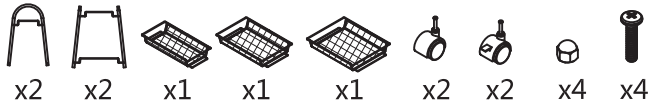

Assembly Instruction

Warning: Load drawer evenly to prevent from tipping over. This package contains small parts and sharp points, keep unassembled parts away from children and babies.

Maximum load: 2 kg per tier.