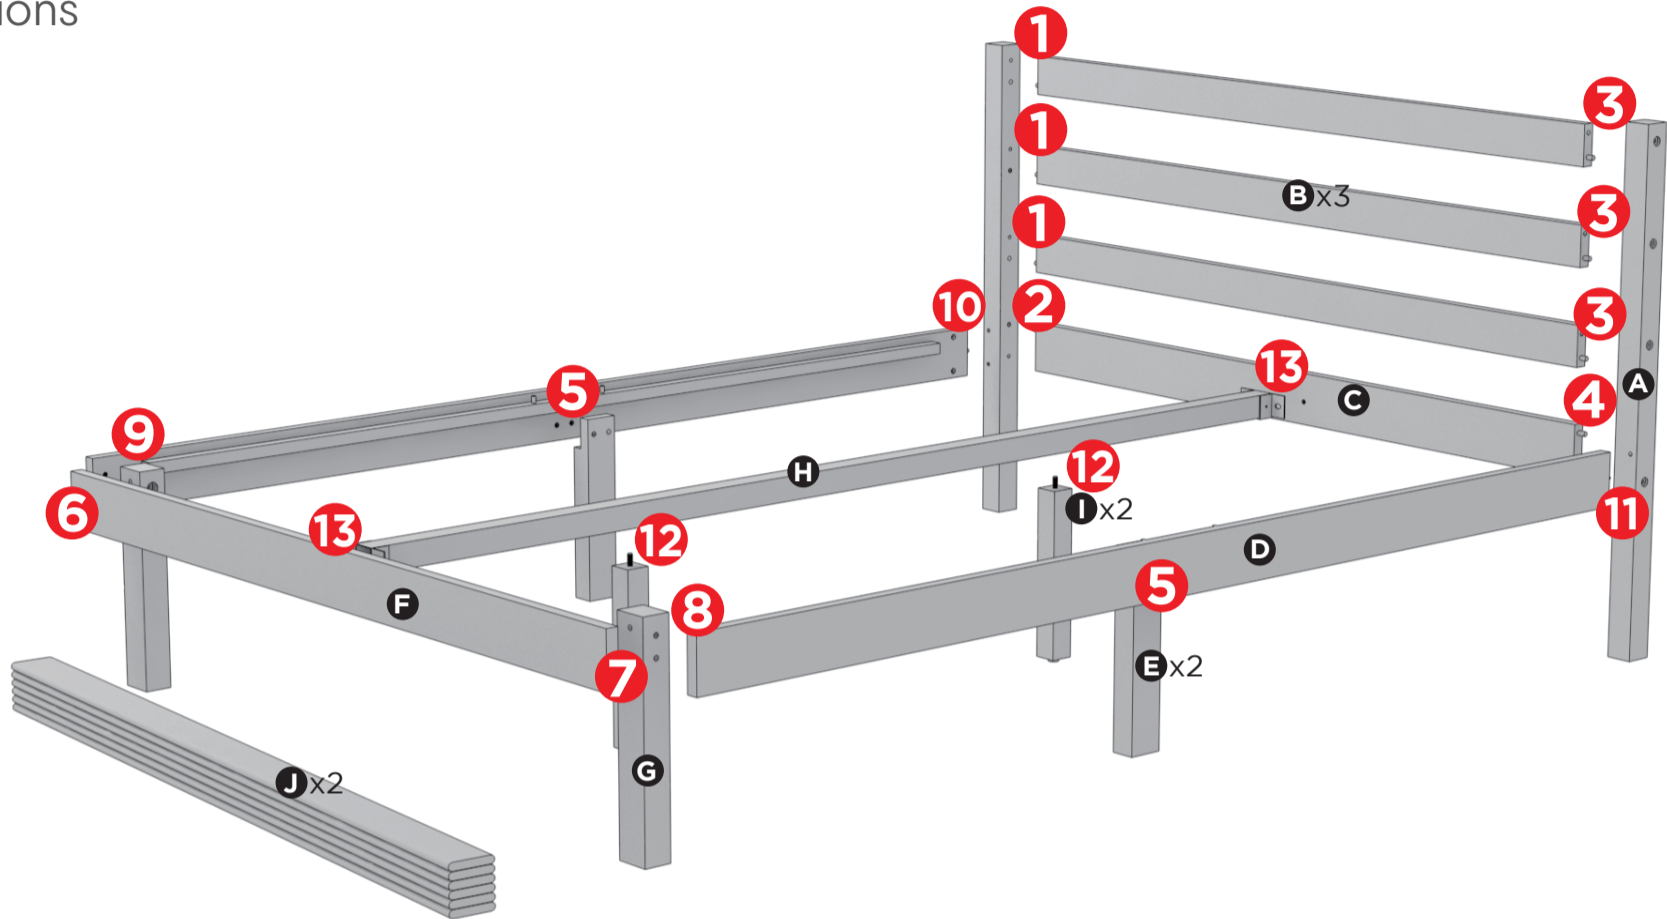

Easy as 1-2-3 Assembly Instruction

TIMBER BED FRAME

Instructions

Components

Need more help?

Get in touch so we can help you out.
AU: 7am - 5pm AEST Monday - Sunday
(including public holidays)
NZ: 9am - 7pm AEST Monday - Sunday
(including public holidays)
1800 051 800

Please peel off the upper strips.
Non-Slip tapes keep your mattress in place.

16