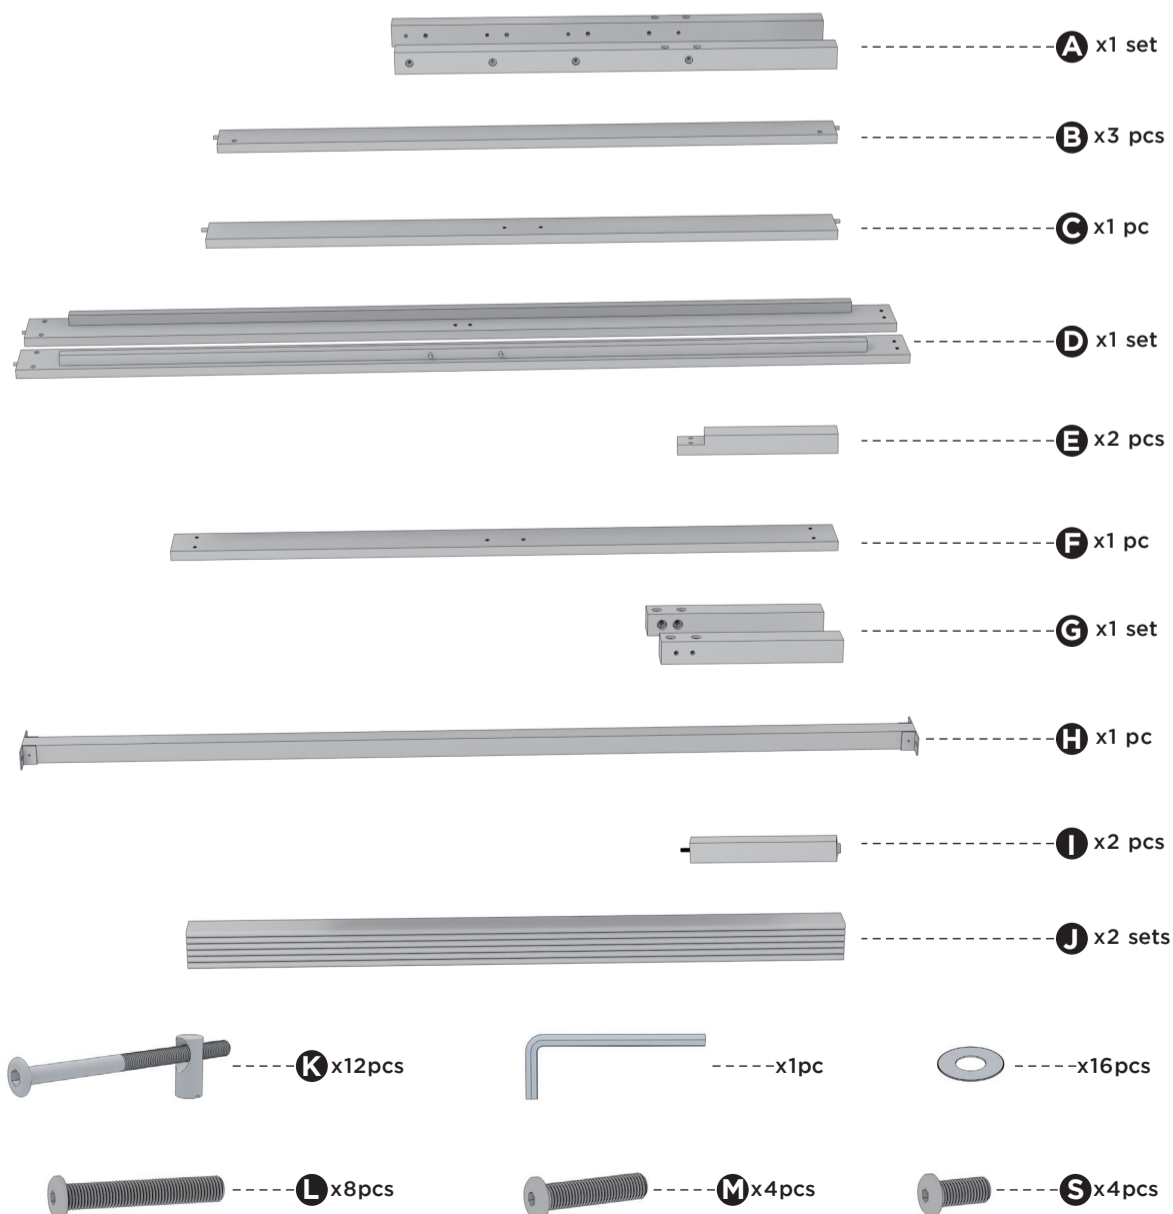

Easy as 1-2-3 Assembly Instruction

TIMBER BED FRAME

Instructions

Components

Need more help?

Get in touch so we can help you out.
AU: 7am - 5pm AEST Monday - Sunday
(including public holidays)
NZ: 9am - 7pm AEST Monday - Sunday
(including public holidays)
1800 051 800

Please peel off the upper strips.
Non-Slip tapes keep your mattress in place.

16