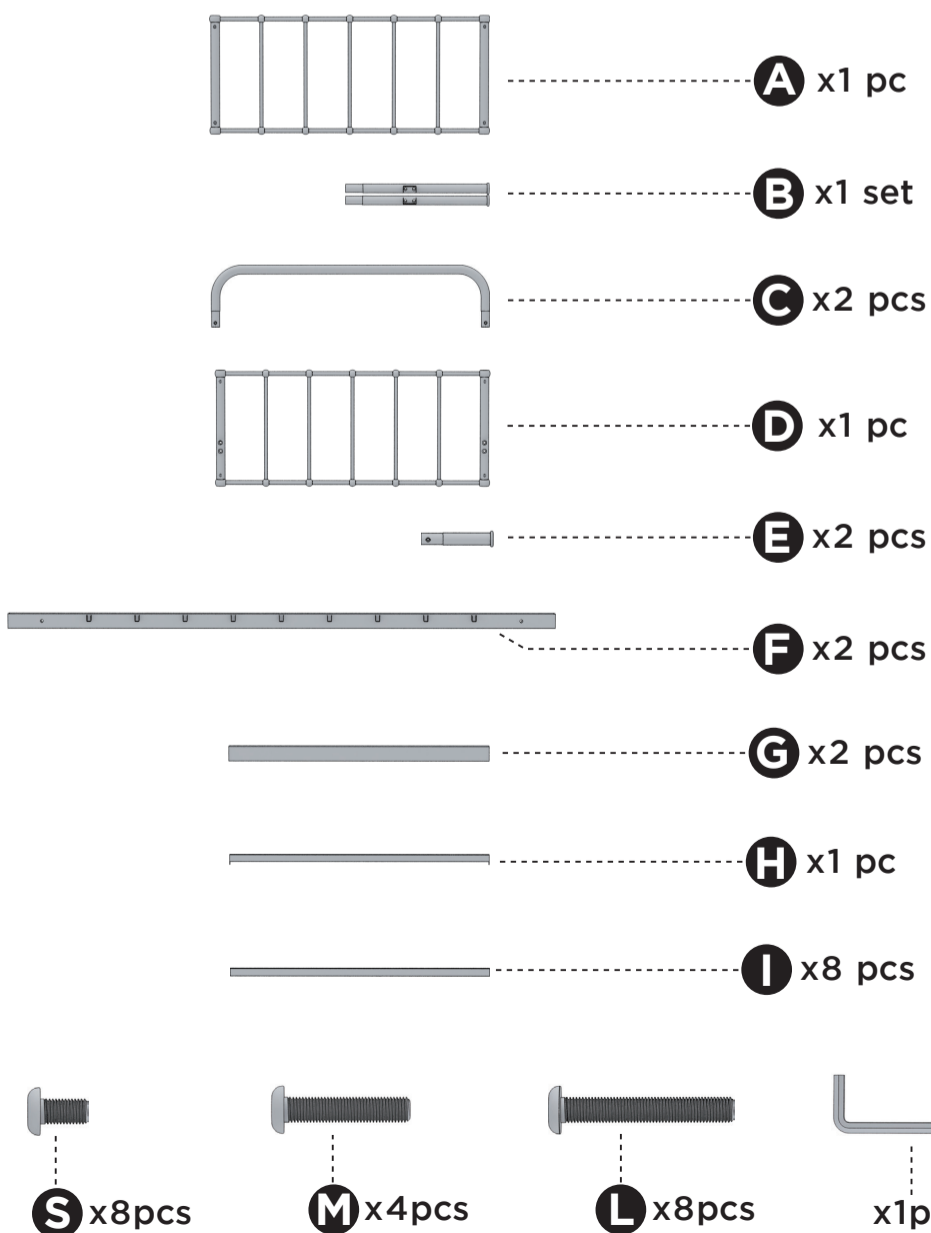

# Easy as 1-2-3 Assembly Instruction

## BROOKE METAL BED FRAME Single

### Components