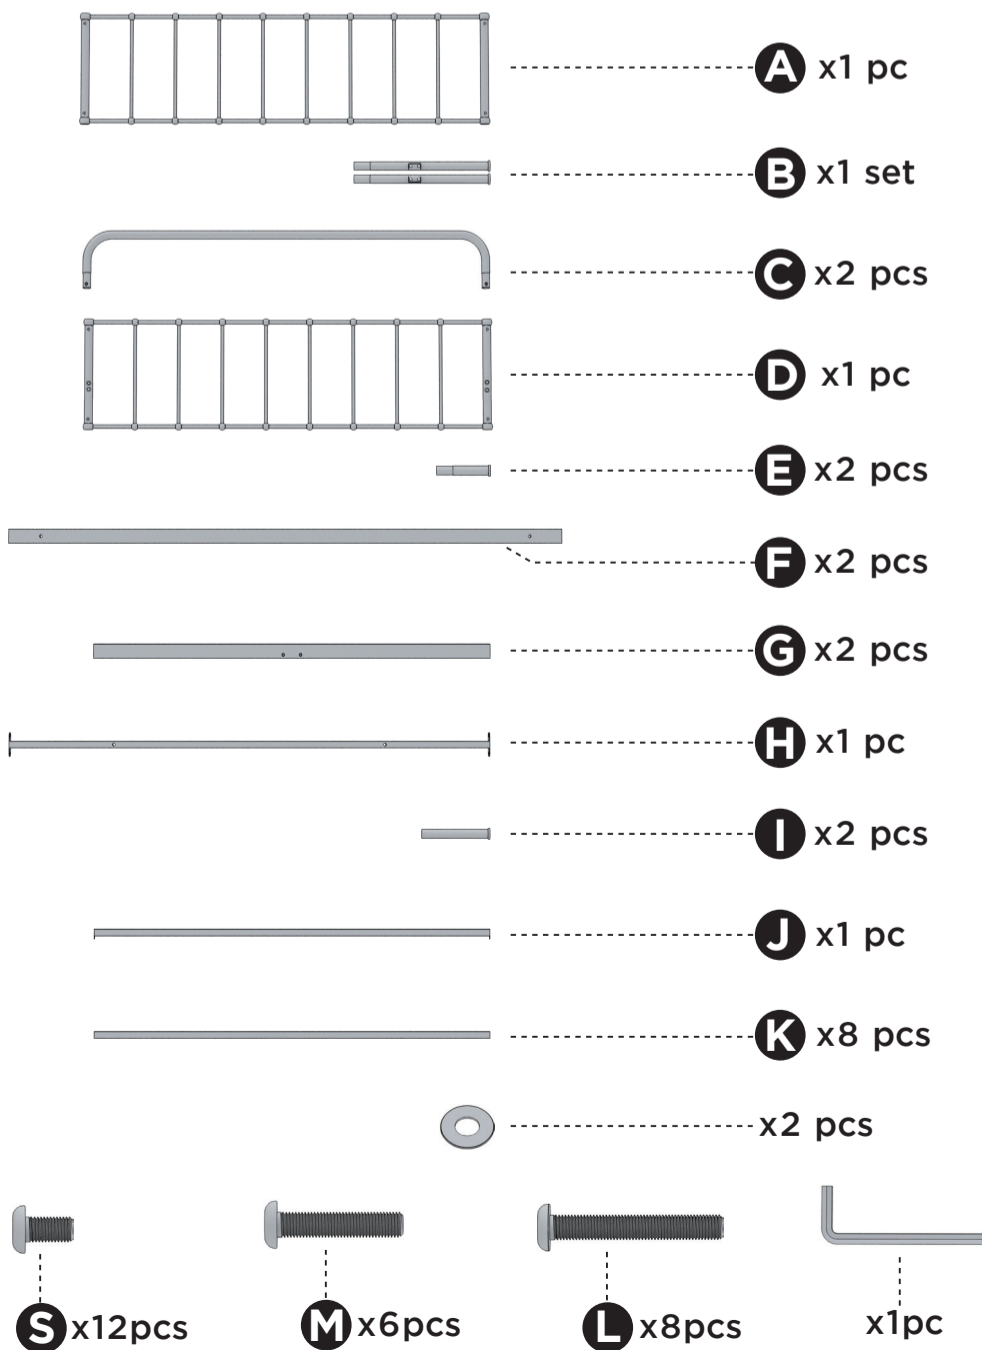

# Easy as 1-2-3 Assembly Instruction

## BROOKE METAL BED FRAME

### Components