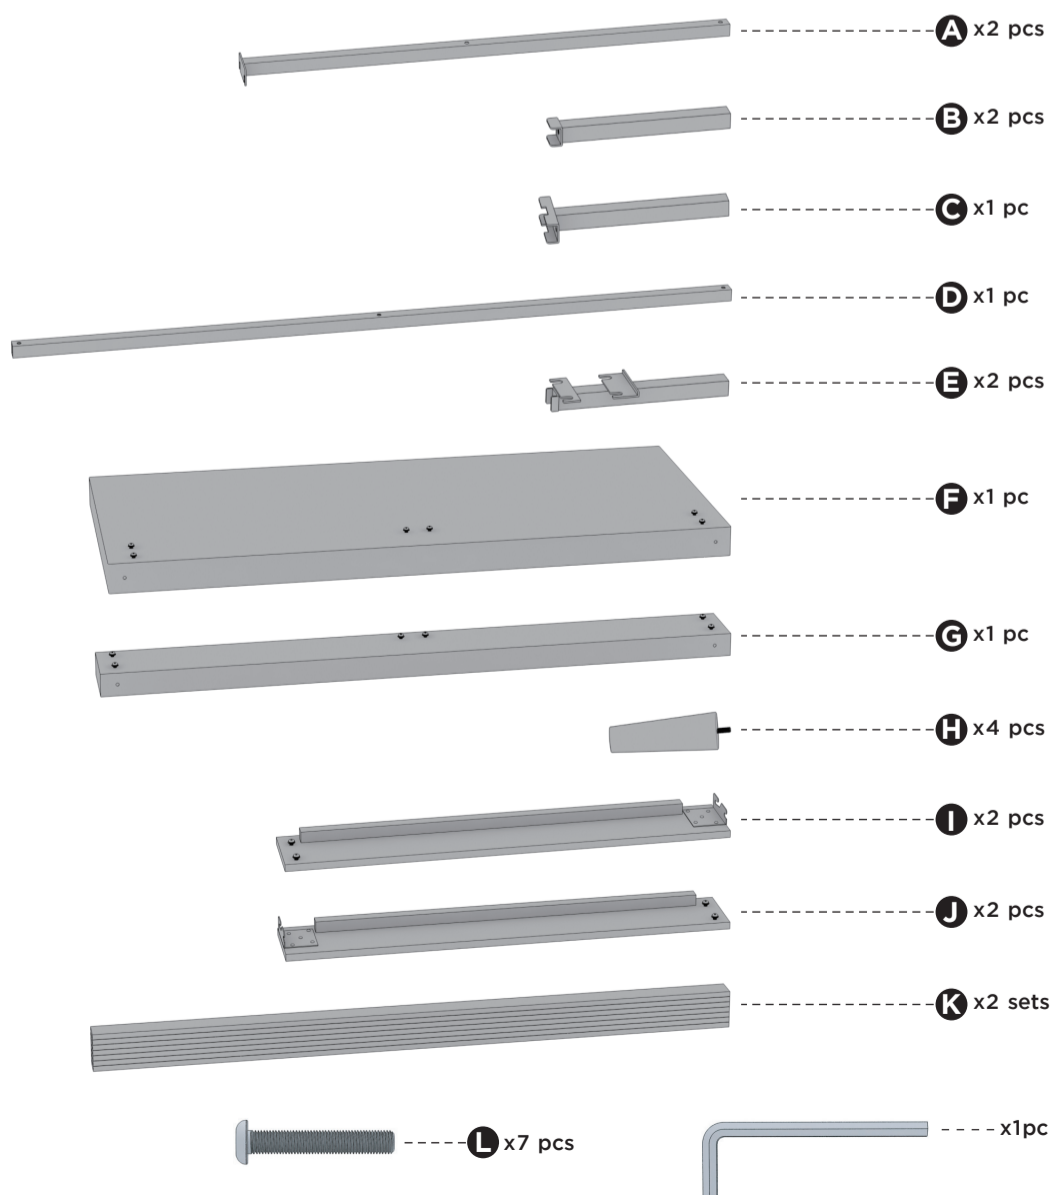

Components

Need more help?

Get in touch so we can help you out.

AU: 7am - 5pm AEST Monday - Sunday (including public holidays)

NZ: 9am - 7pm AEST Monday - Sunday (including public holidays)

1800 051 800

We also have a dedicated phone service for our senior customers and customers with a disability:

1800 442 100

General enquiries:

Store queries and store experience feedback

Product queries

7am - 6pm AEST Monday - Friday (except public holidays)

Love it! Share it! kmart.com.au