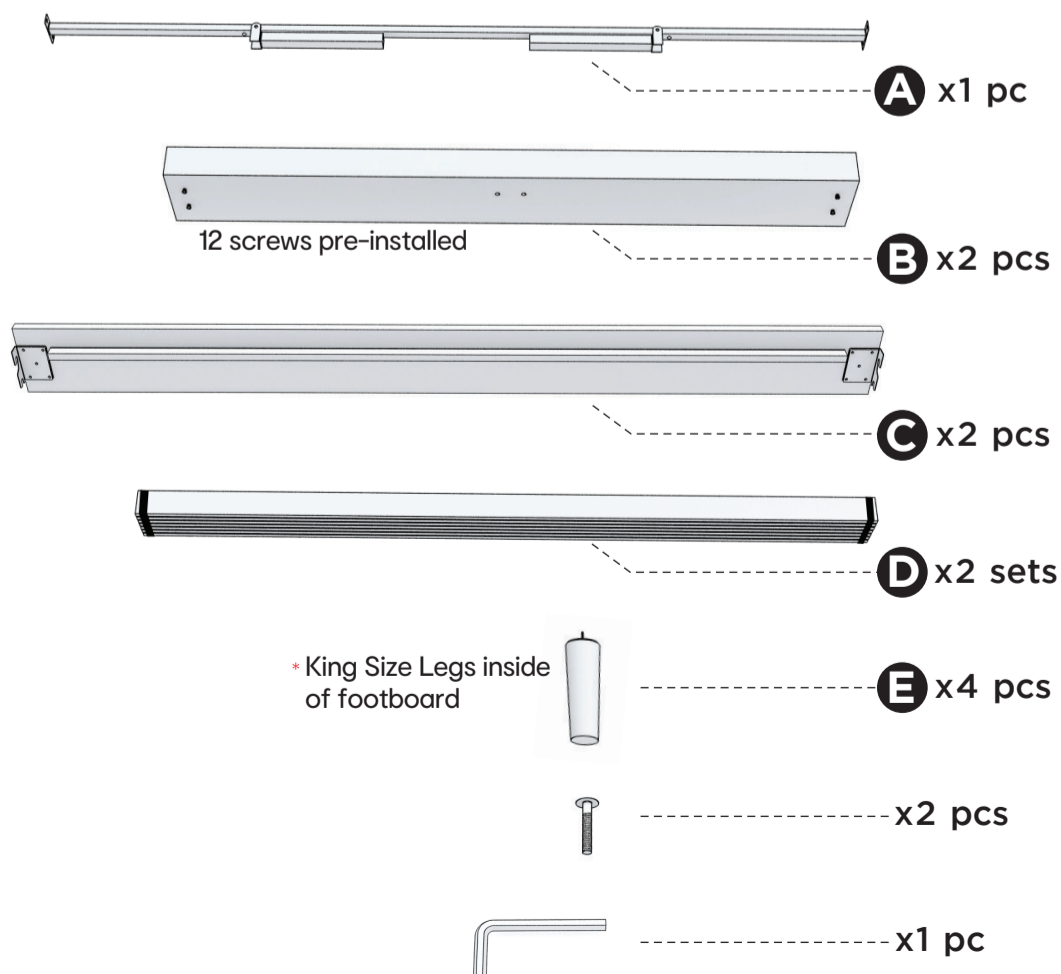

Easy as 1-2-3 Assembly Instruction

COREY BED BASE

Components

Need more help?

Get in touch so we can help you out.

AU: 7am - 5pm AEST Monday - Sunday (including public holidays)

NZ: 9am - 7pm AEST Monday - Sunday (including public holidays)