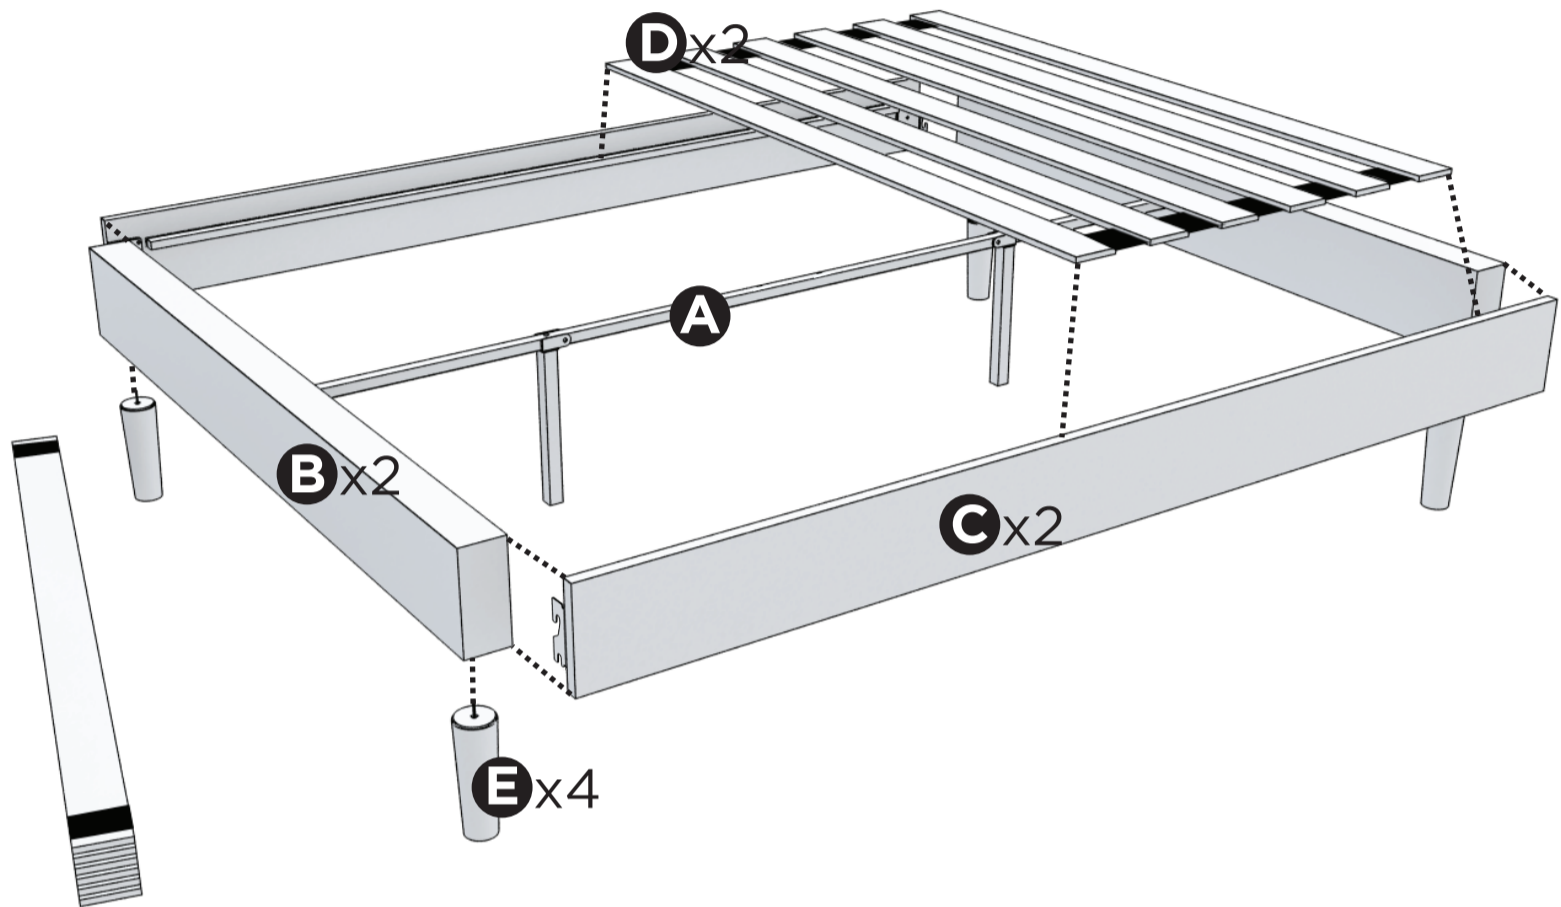

Easy as 1-2-3 Assembly Instruction

COREY BED BASE

Components

Need more help?

Get in touch so we can help you out.

AU: 7am - 5pm AEST Monday - Sunday (including public holidays)

NZ: 9am - 7pm AEST Monday - Sunday (including public holidays)