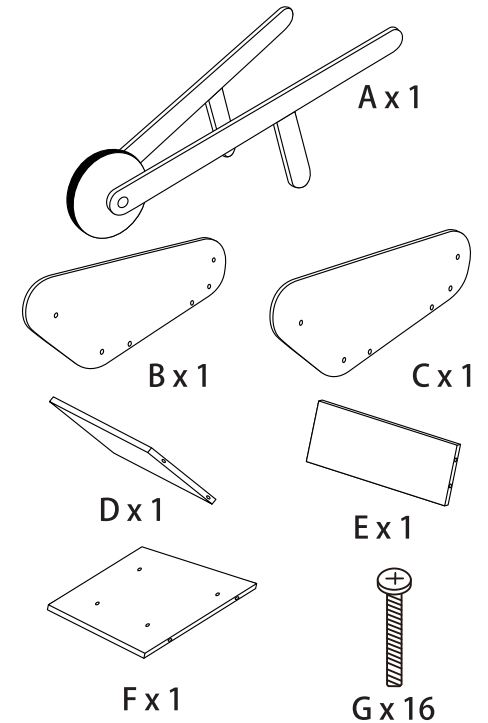

# WOODEN GARDEN SET INSTRUCTION MANUAL

Step 1

Step 2

Step 3

Step 4

## COMPONENTS LIST

**WARNING:** CHOKING HAZARD – SMALL PARTS, NOT SUITABLE FOR CHILDREN UNDER 3 YEARS.

**CAUTION:** ADULT ASSEMBLY IS REQUIRED. UNASSEMBLED PARTS CONTAIN SCREWS AND WITH FUNCTIONAL SHARP POINTS, PLEASE KEEP UNASSEMBLED PARTS AWAY FROM SMALL CHILDREN. PLEASE CHECK CONDITION OF ITEM REGULARLY, AS SCREWS MAY LOOSEN WITH USE OVER TIME. TIGHTEN SCREW FITTINGS IF NECESSARY. THIS IS A TOY, INTENDED FOR ROLE PLAY ONLY.