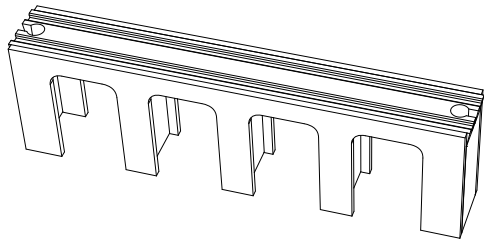

Instruction

KEYCODE: 42934684

DESCRIPTION: BUILDER TOWN TRAIN SET

01x1

02x1

03x1

04x2

05x2

06x1

07x1

08x1

09x1

10x1

11x2

12x2

13x3

14x4

15x4

16x1

17x1

18x1

19x1

20x1

21x1