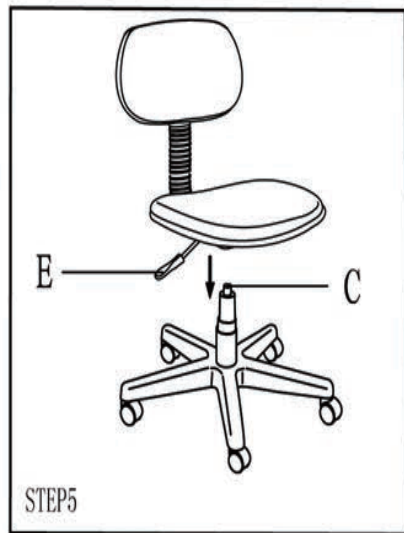

Assembly Instructions

Please check all the parts before assembly.

Ax5 	Bx1 
Cx1 	Dx1 
Ex1 	Fx1 
Gx1 	Hx1 
Ix1 	Jx1 
Kx1  M4	Lx4  M6x20MM
Mx2  M6x28MM	

CARE INSTRUCTIONS:

- WIPE CLEAN WITH A DAMP CLOTH.
- DO NOT USE BLEACH OR DETERGENT PRODUCTS.
- PROTECT FROM DIRECT SUNLIGHT.
- VACUUM REGULARLY.
- CHECK AND TIGHTEN ALL PARTS REGULARLY.

WARNING:

- DO NOT STAND ON THIS CHAIR
- DO NOT USE THIS CHAIR AS A STEP LADDER.
- USE THIS PRODUCT FOR SEATING ONE PERSON AT A TIME.
- DO NOT USE THIS CHAIR UNLESS ALL BOLTS, SCREWS AND KNOBS TO BE SURE THEY ARE TIGHT.
- IF PARTS ARE MISSING, BROKEN, DAMAGED OR WORN, STOP USE OF THIS PRODUCT UNTIL REPAIRS ARE MADE USING FACTORY AUTHORIZED PARTS.
- AT LEAST EVERY 4 MONTHS, CHECK ALL BOLTS, SCREWS AND KNOBS TO BE SURE THEY ARE TIGHT.
- MAXIMUM LOADING WEIGHT: 100KG.