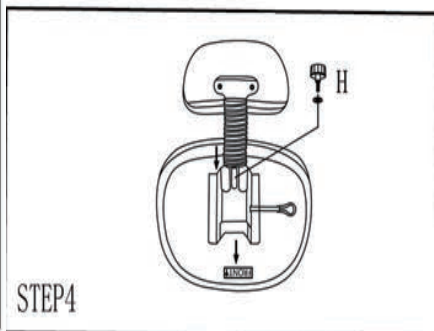

Assembly Instructions

Please check all the parts before assembly.

Ax5 	Bx1 
Cx1 	Dx1 
Ex1 	Fx1 
Gx1 	Hx1 
Ix1 	Jx1 
Kx1  M4	Lx4  M6x20MM
Mx2  M6x28MM	

CARE INSTRUCTIONS:

- WIPE CLEAN WITH A DAMP CLOTH.
- DO NOT USE BLEACH OR DETERGENT PRODUCTS.
- PROTECT FROM DIRECT SUNLIGHT.
- VACUUM REGULARLY.
- CHECK AND TIGHTEN ALL PARTS REGULARLY.

WARNING:

- DO NOT STAND ON THIS CHAIR
- DO NOT USE THIS CHAIR AS A STEP LADDER.
- USE THIS PRODUCT FOR SEATING ONE PERSON AT A TIME.
- DO NOT USE THIS CHAIR UNLESS ALL BOLTS, SCREWS AND KNOBS TO BE SURE THEY ARE TIGHT.
- IF PARTS ARE MISSING, BROKEN, DAMAGED OR WORN, STOP USE OF THIS PRODUCT UNTIL REPAIRS ARE MADE USING FACTORY AUTHORIZED PARTS.
- AT LEAST EVERY 4 MONTHS, CHECK ALL BOLTS, SCREWS AND KNOBS TO BE SURE THEY ARE TIGHT.
- MAXIMUM LOADING WEIGHT: 100KG.