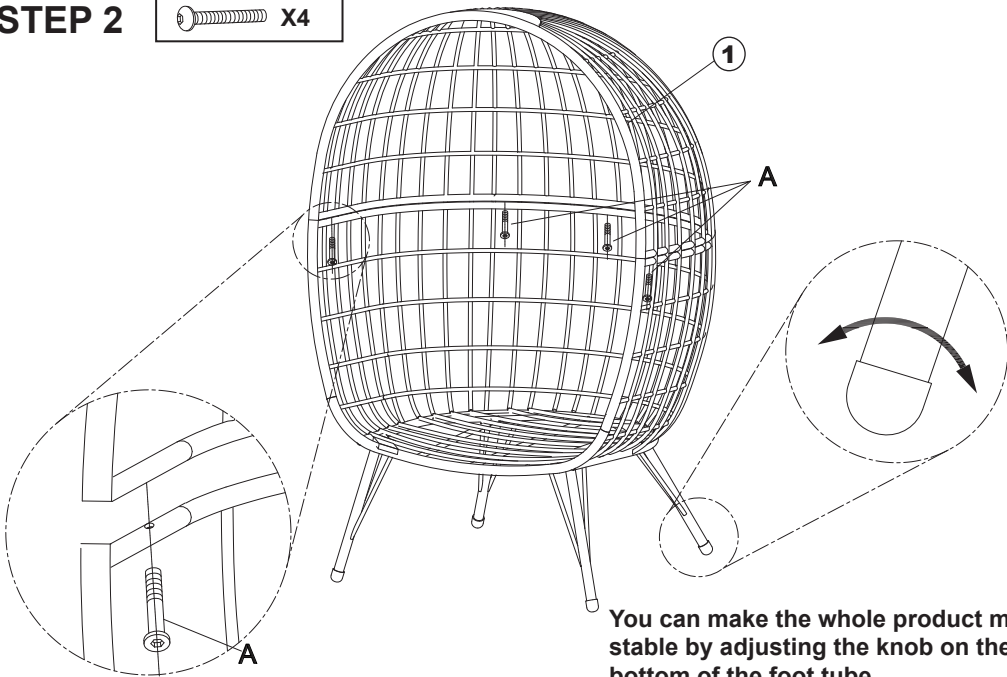

WARNING:

DO NOT STAND ON THE CHAIR. USE ONLY ON A FLAT SURFACE. FOR ONE PERSON USE ONLY. DO NOT USE UNTIL ALL SCREWS, BOLTS AND KNOBS ARE FIRMLY SECURED. THIS PRODUCT CONTAINS SMALL PARTS AND SHARP POINTS, KEEP AWAY FROM CHILDREN AND BABIES. ADULT ASSEMBLY REQUIRED. FAILURE TO FOLLOW THESE WARNINGS COULD RESULT IN SERIOUS INJURY. **MAXIMUM SAFE LOAD: 100 KG.**

Hardware list

| | | | |
|---|---|--------|-------|
|  | A | 6X35mm | 4PCS |
|  | B | 6X20mm | 16PCS |
|  | C | | 1PC |

Do not tighten the screws fully during assembly.
Fully tighten screws after the final assembly steps

| | | |
|---|--|--|
|  |  |  |
| ① 1PC | ② 1PC | ③ 2PCS |
|  |  |  |
| ④ 2PCS | ⑤ 1PC | ⑥ 2PCS |
|  | | |
| ⑦ 1PC | | |

STEP 1  X16

STEP 2  X4

You can make the whole product more stable by adjusting the knob on the bottom of the foot tube