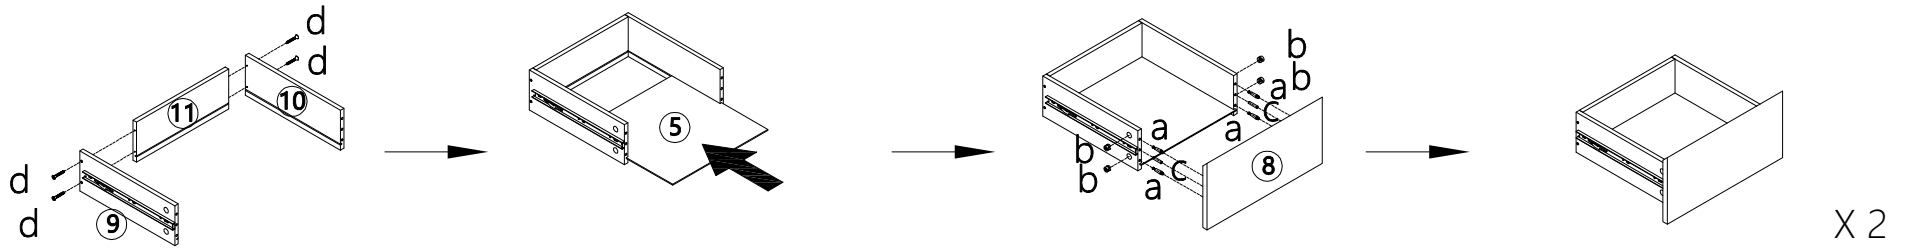

MAXIMUM SAFE LOAD: 10KG FOR TOP PANEL, 5KG FOR INSIDE DRAWER.

Hardware List

	a	6x35mm	18pcs
	b	15x9.5mm	18pcs
	c	6x30mm	20pcs
	d	4x30mm	10pcs
	e		10pcs

Do not tighten the screws fully during assembly.
Fully tighten screws after the final assembly steps.

		
① 1PC	② 1PC	③ 1PC
		
④ 1PC	⑤ 2PCS	⑥ 3PCS
		
⑦ 2PCS	⑧ 2PCS	⑨ 2PCS
		
⑩ 2PCS	⑪ 2PCS	

Step 1:

Step 2:

Step 3:

Step 4:

Step 5:

Slide ball bearing slide part to top of rail when assembling the drawer.