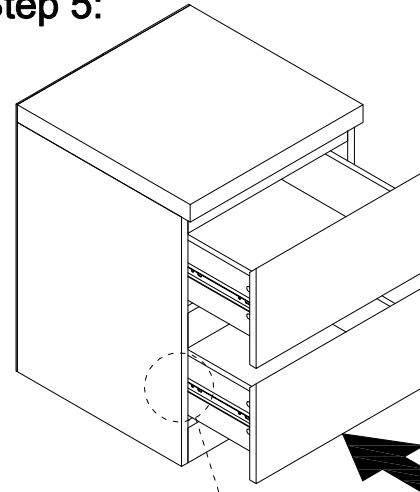

MAXIMUM SAFE LOAD: 10KG FOR TOP PANEL, 5KG FOR INSIDE DRAWER.

Hardware List

	a	6x35mm	18pcs
	b	15x9.5mm	18pcs
	c	6x30mm	20pcs
	d	4x30mm	10pcs
	e		10pcs

Do not tighten the screws fully during assembly.
Fully tighten screws after the final assembly steps.

		
① 1PC	② 1PC	③ 1PC
		
④ 1PC	⑤ 2PCS	⑥ 3PCS
		
⑦ 2PCS	⑧ 2PCS	⑨ 2PCS
		
⑩ 2PCS	⑪ 2PCS	

Step 1:

Step 2:

Step 3:

Step 4:

Step 5:

Slide ball bearing slide part to top of rail when assembling the drawer.