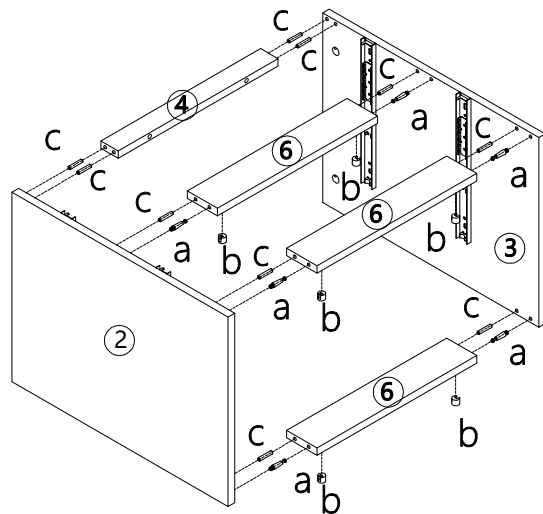

MAXIMUM SAFE LOAD: 10KG FOR TOP PANEL, 5KG FOR INSIDE DRAWER.

Hardware List

	a	6x35mm	18pcs
	b	15x9.5mm	18pcs
	c	6x30mm	20pcs
	d	4x30mm	10pcs
	e		10pcs

Do not tighten the screws fully during assembly.
Fully tighten screws after the final assembly steps.

		
① 1PC	② 1PC	③ 1PC
		
④ 1PC	⑤ 2PCS	⑥ 3PCS
		
⑦ 2PCS	⑧ 2PCS	⑨ 2PCS
		
⑩ 2PCS	⑪ 2PCS	

Step 1:

Step 2:

Step 3:

Step 4:

Step 5:

Slide ball bearing slide part to top of rail when assembling the drawer.