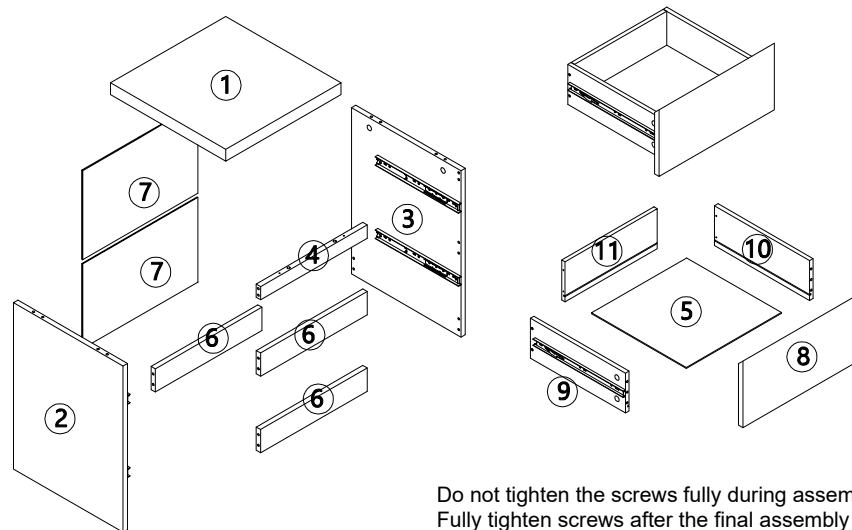

WARNING:

DO NOT STAND OR SIT ON THIS UNIT. DO NOT USE THIS UNIT UNLESS ALL BOLTS AND SCREWS ARE FIRMLY SECURED. DO NOT KNOCK OR DRAG THIS UNIT. USE ONLY ON A FLAT SURFACE. ADULT ASSEMBLY REQUIRED. FAILURE TO FOLLOW THESE WARNING COULD RESULT IN SERIOUS INJURY. LOAD DRAWER EVENLY TO PREVENT FROM TIPPING OVER. THIS PACKAGE CONTAINS SMALL PARTS AND SHARP POINTS. KEEP AWAY FROM CHILDREN AND BABIES.

MAXIMUM SAFE LOAD: 10KG FOR TOP PANEL, 5KG FOR INSIDE DRAWER.

Hardware List

	a	6x35mm	18pcs
	b	15x9.5mm	18pcs
	c	6x30mm	20pcs
	d	4x30mm	10pcs
	e		10pcs

Do not tighten the screws fully during assembly.
Fully tighten screws after the final assembly steps.

		
① 1PC	② 1PC	③ 1PC
		
④ 1PC	⑤ 2PCS	⑥ 3PCS
		
⑦ 2PCS	⑧ 2PCS	⑨ 2PCS
		
⑩ 2PCS	⑪ 2PCS	

Step 1:

Step 2:

Step 3:

Step 4:

Step 5:

Slide ball bearing slide part to top of rail when assembling the drawer.