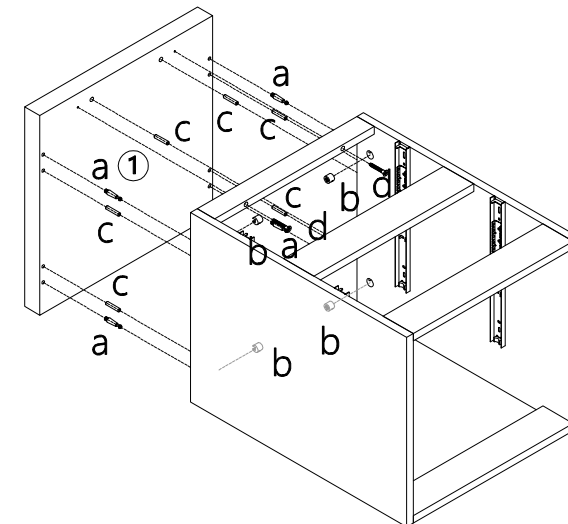

MAXIMUM SAFE LOAD: 10KG FOR TOP PANEL, 5KG FOR INSIDE DRAWER.

Hardware List

	a	6x35mm	18pcs
	b	15x9.5mm	18pcs
	c	6x30mm	20pcs
	d	4x30mm	10pcs
	e		10pcs

Do not tighten the screws fully during assembly.
Fully tighten screws after the final assembly steps.

		
① 1PC	② 1PC	③ 1PC
		
④ 1PC	⑤ 2PCS	⑥ 3PCS
		
⑦ 2PCS	⑧ 2PCS	⑨ 2PCS
		
⑩ 2PCS	⑪ 2PCS	

Step 1:

Step 2:

Step 3:

Step 4:

Step 5:

Slide ball bearing slide part to top of rail when assembling the drawer.