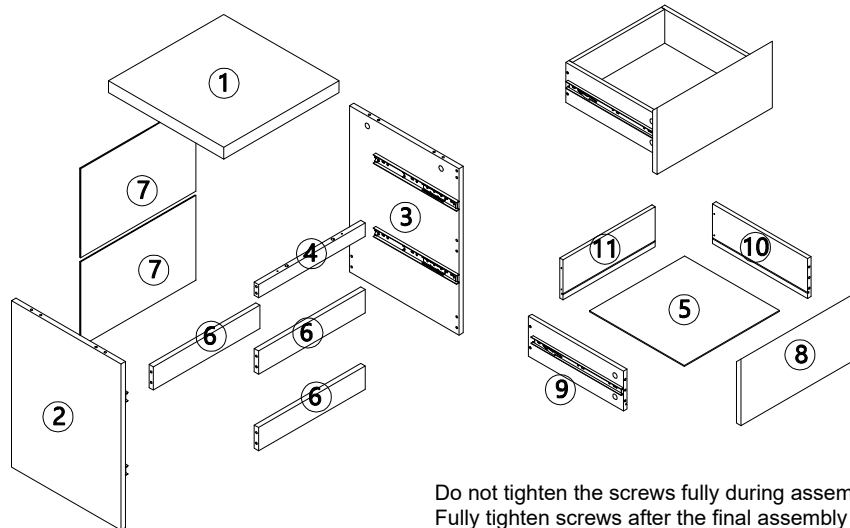

Assembly Instruction

42941958 2 DRAWER OAK

CARE INSTRUCTIONS:

WIPE CLEAN WITH A DRY CLOTH. DO NOT USE ABRASIVE MATERIALS AND SOLVENTS. CHECK AND TIGHTEN ALL PARTS REGULARLY. KEEP AWAY FROM WATER AND DIRECT SUNLIGHT. STORE IN A DRY PLACE. FOR DOMESTIC USE ONLY. FOR INDOOR USE ONLY. A MILD ODOUR MAY BE PRESENT WHEN FIRST OPENING THIS CARTON. SIMPLY ALLOW TO AIR OUTSIDE AND THIS WILL FADE.

WARNING:

DO NOT STAND OR SIT ON THIS UNIT. DO NOT USE THIS UNIT UNLESS ALL BOLTS AND SCREWS ARE FIRMLY SECURED. DO NOT KNOCK OR DRAG THIS UNIT. USE ONLY ON A FLAT SURFACE. ADULT ASSEMBLY REQUIRED. FAILURE TO FOLLOW THESE WARNING COULD RESULT IN SERIOUS INJURY. LOAD DRAWER EVENLY TO PREVENT FROM TIPPING OVER. THIS PACKAGE CONTAINS SMALL PARTS AND SHARP POINTS. KEEP AWAY FROM CHILDREN AND BABIES.

MAXIMUM SAFE LOAD: 10KG FOR TOP PANEL, 5KG FOR INSIDE DRAWER.

Hardware List

	a	6x35mm	18pcs
	b	15x9.5mm	18pcs
	c	6x30mm	20pcs
	d	4x30mm	10pcs
	e		10pcs

Do not tighten the screws fully during assembly.
Fully tighten screws after the final assembly steps.

		
① 1PC	② 1PC	③ 1PC
		
④ 1PC	⑤ 2PCS	⑥ 3PCS
		
⑦ 2PCS	⑧ 2PCS	⑨ 2PCS
		
⑩ 2PCS	⑪ 2PCS	

Step 1:

Step 2:

Step 3:

Step 4:

Step 5:

Slide ball bearing slide part to top of rail when assembling the drawer.