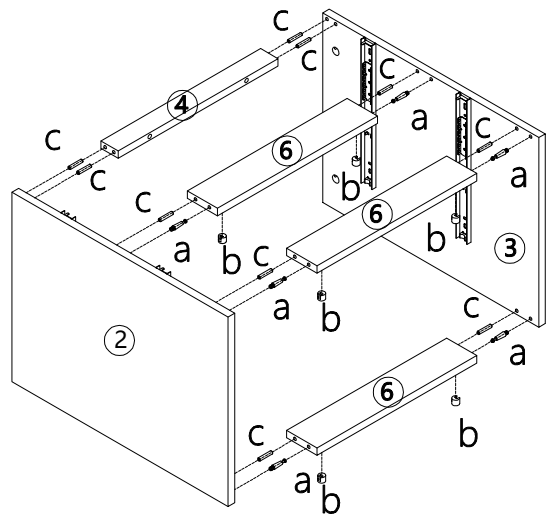

MAXIMUM SAFE LOAD: 10KG FOR TOP PANEL, 5KG FOR INSIDE DRAWER.

Hardware List

	a	6x35mm	18pcs
	b	15x9.5mm	18pcs
	c	6x30mm	20pcs
	d	4x30mm	10pcs
	e		10pcs

Do not tighten the screws fully during assembly.
Fully tighten screws after the final assembly steps.

		
① 1PC	② 1PC	③ 1PC
		
④ 1PC	⑤ 2PCS	⑥ 3PCS
		
⑦ 2PCS	⑧ 2PCS	⑨ 2PCS
		
⑩ 2PCS	⑪ 2PCS	

Step 1:

Step 2:

Step 3:

Step 4:

Step 5:

Slide ball bearing slide part to top of rail when assembling the drawer.