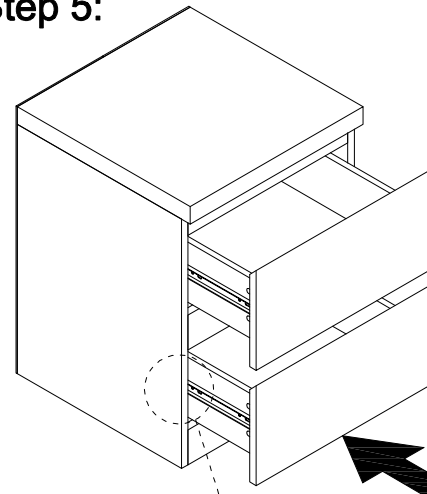

MAXIMUM SAFE LOAD: 10KG FOR TOP PANEL, 5KG FOR INSIDE DRAWER.

Hardware List

	a	6x35mm	18pcs
	b	15x9.5mm	18pcs
	c	6x30mm	20pcs
	d	4x30mm	10pcs
	e		10pcs

Do not tighten the screws fully during assembly.
Fully tighten screws after the final assembly steps.

		
① 1PC	② 1PC	③ 1PC
		
④ 1PC	⑤ 2PCS	⑥ 3PCS
		
⑦ 2PCS	⑧ 2PCS	⑨ 2PCS
		
⑩ 2PCS	⑪ 2PCS	

Step 1:

Step 2:

Step 3:

Step 4:

Step 5:

Slide ball bearing slide part to top of rail when assembling the drawer.