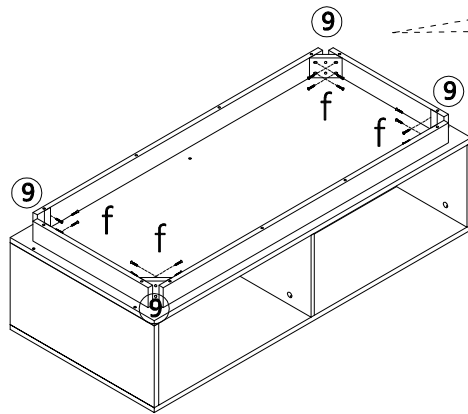

MAXIMUM SAFE LOAD: 25KGS FOR TOP PANEL, 5KGS FOR LAYER, 10KGS FOR DRAWER.

Hardware List

	a	6x35mm	14pcs
	b	15x9.5mm	14pcs
	c	6x30mm	28pcs
	d	4x35mm	10pcs

	e	4x55mm	12pcs
	f	4x25mm	16pcs
	g	6x55mm	8pcs

Do not tighten the screws fully during assembly.
Fully tighten screws after the final assembly steps.

		
① 1PC	② 1PC	③ 1PC
		
④ 1PC	⑤ 1PC	⑥ 1PC
		
⑦ 2PCS	⑧ 2PCS	⑨ 4PCS
		
⑩ 4PCS	⑪ 2PCS	⑫ 2PCS
		
⑬ 1PC	⑭ 1PC	

Step 1:

Step 2:

Step 3:

Step 4:

Step 5:

Step 6:

Step 7: