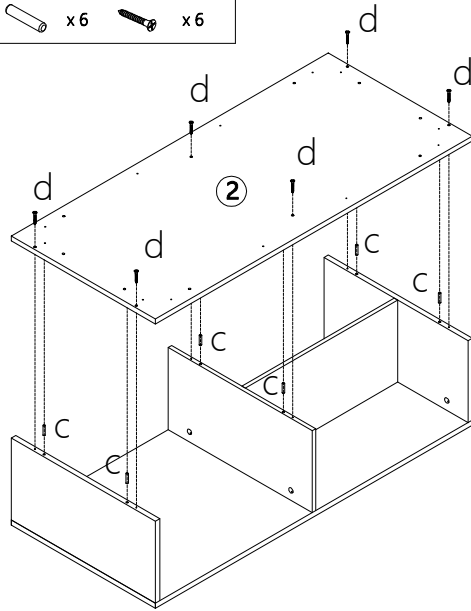

MAXIMUM SAFE LOAD: 25KGS FOR TOP PANEL, 5KGS FOR LAYER, 10KGS FOR DRAWER.

Hardware List

	a	6x35mm	14pcs
	b	15x9.5mm	14pcs
	c	6x30mm	28pcs
	d	4x35mm	10pcs

	e	4x55mm	12pcs
	f	4x25mm	16pcs
	g	6x55mm	8pcs

Do not tighten the screws fully during assembly.
Fully tighten screws after the final assembly steps.

		
① 1PC	② 1PC	③ 1PC
		
④ 1PC	⑤ 1PC	⑥ 1PC
		
⑦ 2PCS	⑧ 2PCS	⑨ 4PCS
		
⑩ 4PCS	⑪ 2PCS	⑫ 2PCS
		
⑬ 1PC	⑭ 1PC	

Step 1:

Step 2:

Step 3:

Step 4:

Step 5:

Step 6:

Step 7: