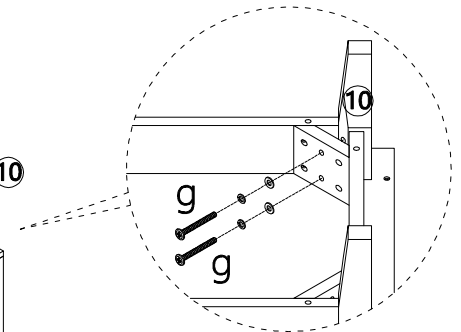

MAXIMUM SAFE LOAD: 25KGS FOR TOP PANEL, 5KGS FOR LAYER, 10KGS FOR DRAWER.

Hardware List

	a	6x35mm	14pcs
	b	15x9.5mm	14pcs
	c	6x30mm	28pcs
	d	4x35mm	10pcs

	e	4x55mm	12pcs
	f	4x25mm	16pcs
	g	6x55mm	8pcs

Do not tighten the screws fully during assembly.
Fully tighten screws after the final assembly steps.

		
① 1PC	② 1PC	③ 1PC
		
④ 1PC	⑤ 1PC	⑥ 1PC
		
⑦ 2PCS	⑧ 2PCS	⑨ 4PCS
		
⑩ 4PCS	⑪ 2PCS	⑫ 2PCS
		
⑬ 1PC	⑭ 1PC	

Step 1:

Step 2:

Step 3:

Step 4:

Step 5:

Step 6:

Step 7: