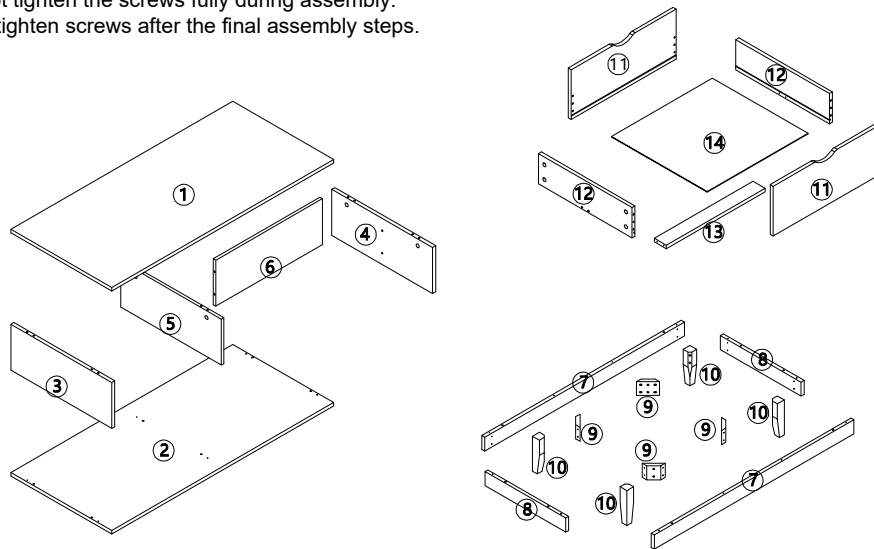

WARNING:

DO NOT STAND OR SIT ON THIS UNIT. DO NOT USE THIS UNIT UNLESS ALL BOLTS AND SCREWS ARE FIRMLY SECURED. DO NOT KNOCK OR DRAG THIS UNIT. USE ONLY ON A FLAT SURFACE. ADULT ASSEMBLY REQUIRED. FAILURE TO FOLLOW THESE WARNING COULD RESULT IN SERIOUS INJURY. LOAD DRAWER EVENLY TO PREVENT FROM TIPPING OVER. THIS PACKAGE CONTAINS SMALL PARTS AND SHARP POINTS. KEEP AWAY FROM CHILDREN AND BABIES.

MAXIMUM SAFE LOAD: 25KGS FOR TOP PANEL, 5KGS FOR LAYER, 10KGS FOR DRAWER.

Hardware List

	a	6x35mm	14pcs
	b	15x9.5mm	14pcs
	c	6x30mm	28pcs
	d	4x35mm	10pcs

	e	4x55mm	12pcs
	f	4x25mm	16pcs
	g	6x55mm	8pcs

Do not tighten the screws fully during assembly.
Fully tighten screws after the final assembly steps.

		
① 1PC	② 1PC	③ 1PC
		
④ 1PC	⑤ 1PC	⑥ 1PC
		
⑦ 2PCS	⑧ 2PCS	⑨ 4PCS
		
⑩ 4PCS	⑪ 2PCS	⑫ 2PCS
		
⑬ 1PC	⑭ 1PC	

Step 1:

Step 2:

Step 3:

Step 4:

Step 5:

Step 6:

Step 7: