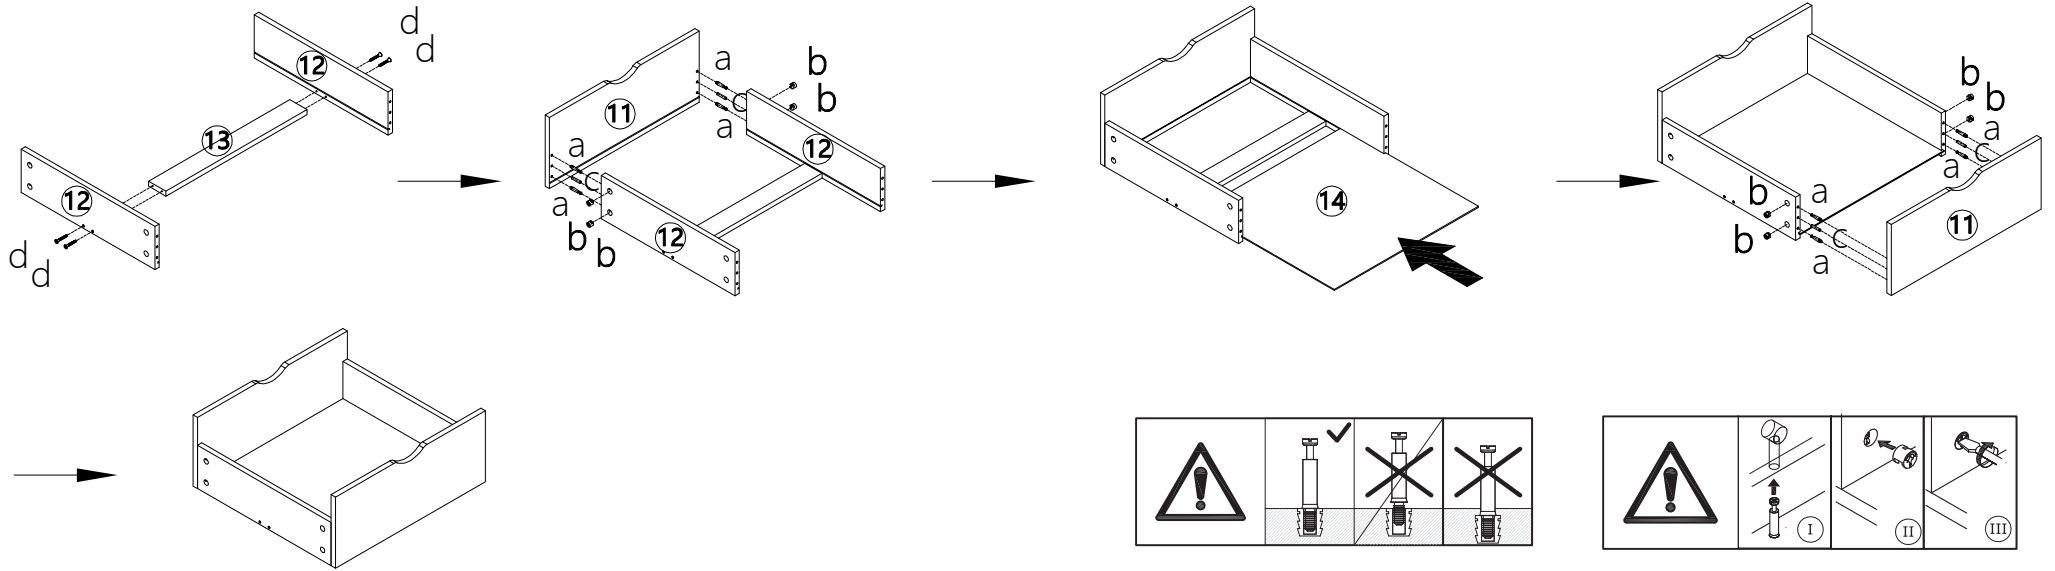

MAXIMUM SAFE LOAD: 25KGS FOR TOP PANEL, 5KGS FOR LAYER, 10KGS FOR DRAWER.

Hardware List

	a	6x35mm	14pcs
	b	15x9.5mm	14pcs
	c	6x30mm	28pcs
	d	4x35mm	10pcs

	e	4x55mm	12pcs
	f	4x25mm	16pcs
	g	6x55mm	8pcs

Do not tighten the screws fully during assembly.
Fully tighten screws after the final assembly steps.

		
① 1PC	② 1PC	③ 1PC
		
④ 1PC	⑤ 1PC	⑥ 1PC
		
⑦ 2PCS	⑧ 2PCS	⑨ 4PCS
		
⑩ 4PCS	⑪ 2PCS	⑫ 2PCS
		
⑬ 1PC	⑭ 1PC	

Step 1:

Step 2:

Step 3:

Step 4:

Step 5:

Step 6:

Step 7: