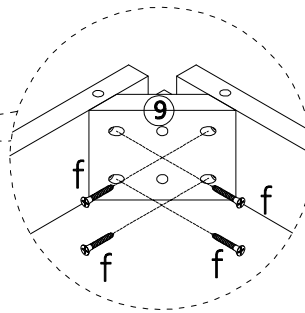

MAXIMUM SAFE LOAD: 25KGS FOR TOP PANEL, 5KGS FOR LAYER, 10KGS FOR DRAWER.

Hardware List

	a	6x35mm	14pcs
	b	15x9.5mm	14pcs
	c	6x30mm	28pcs
	d	4x35mm	10pcs

	e	4x55mm	12pcs
	f	4x25mm	16pcs
	g	6x55mm	8pcs

Do not tighten the screws fully during assembly.
Fully tighten screws after the final assembly steps.

		
① 1PC	② 1PC	③ 1PC
		
④ 1PC	⑤ 1PC	⑥ 1PC
		
⑦ 2PCS	⑧ 2PCS	⑨ 4PCS
		
⑩ 4PCS	⑪ 2PCS	⑫ 2PCS
		
⑬ 1PC	⑭ 1PC	

Step 1:

Step 2:

Step 3:

Step 4:

Step 5:

Step 6:

Step 7: