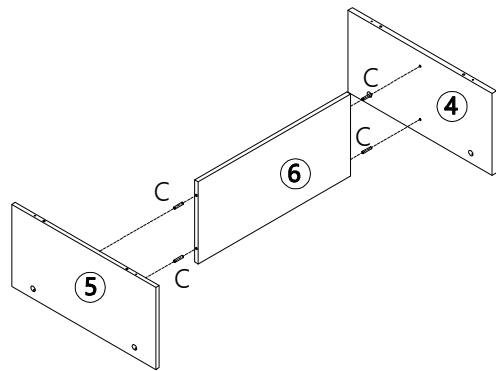

MAXIMUM SAFE LOAD: 25KGS FOR TOP PANEL, 5KGS FOR LAYER, 10KGS FOR DRAWER.

Hardware List

	a	6x35mm	14pcs
	b	15x9.5mm	14pcs
	c	6x30mm	28pcs
	d	4x35mm	10pcs

	e	4x55mm	12pcs
	f	4x25mm	16pcs
	g	6x55mm	8pcs

Do not tighten the screws fully during assembly.
Fully tighten screws after the final assembly steps.

		
① 1PC	② 1PC	③ 1PC
		
④ 1PC	⑤ 1PC	⑥ 1PC
		
⑦ 2PCS	⑧ 2PCS	⑨ 4PCS
		
⑩ 4PCS	⑪ 2PCS	⑫ 2PCS
		
⑬ 1PC	⑭ 1PC	

Step 1:

Step 2:

Step 3:

Step 4:

Step 5:

Step 6:

Step 7: