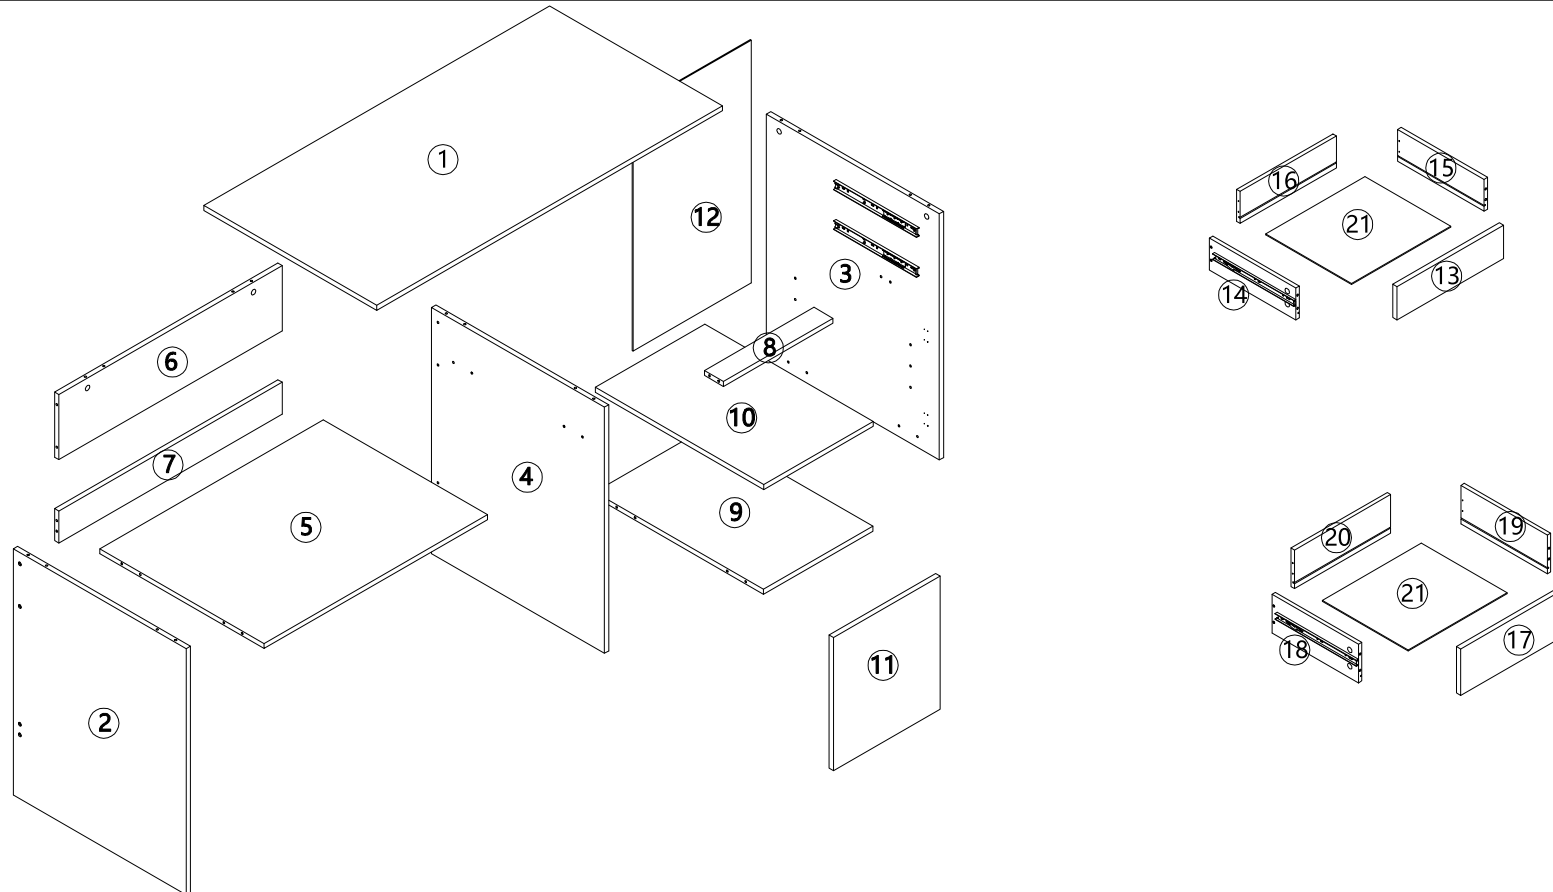

**MAXIMUM SAFE LOAD LIMIT: 50KG FOR TOP, 3KG FOR SHELF, 3KG FOR SMALL DRAWER, 5KG FOR BIG DRAWER. FAILURE TO FOLLOW THESE WARNINGS COULD RESULT IN SERIOUS INJURY.**

## Hardware List

	A	M6x35mm	26pcs
	B	M15x9.5mm	26pcs
	C	∅6x30mm	22pcs

	D	M4x30mm	8pcs
	E	M7x48mm	8pcs
	F		1pc

	G	M2x16mm	10pcs
	H		4pcs
	I		8pcs

	J		2pcs
	K	M3.5x12mm	12pcs

					
① 1PC	② 1PC	③ 1PC	④ 1PC	⑤ 1PC	⑥ 1PC
					
⑦ 1PC	⑧ 1PC	⑨ 1PC	⑩ 1PC	⑪ 1PC	⑫ 1PC
					
⑬ 1PC	⑭ 1PC	⑮ 1PC	⑯ 1PC	⑰ 1PC	⑱ 1PC
					
⑲ 1PC	⑳ 1PC	㉑ 2PCS			

Step 1:

Step 2:

Step 3:

Step 4:

Step 5:

Step 6:

Step 7:

Slide ball bearing slide part to top of rail when assembling the drawer.