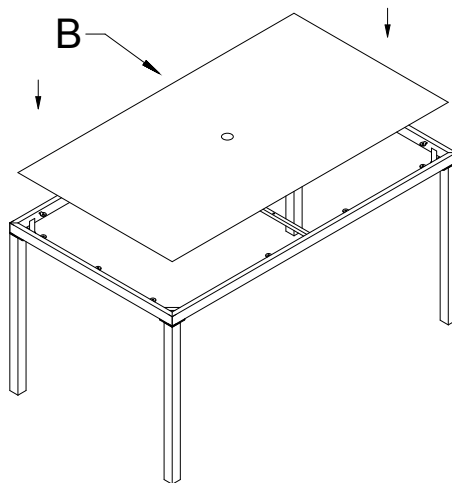

Assembly Instruction

CARE INSTRUCTIONS:

WIPE CLEAN WITH A DAMP CLOTH. DO NOT USE ABRASIVE MATERIALS AND SOLVENTS. CHECK AND TIGHTEN ALL PARTS REGULARLY. STORE IN A DRY PLACE.

WARNING:

DO NOT PLACE VERY HOT OR VERY COLD ITEMS ON THE GLASS SURFACE UNLESS ADEQUATELY THICK TABLEMATS ARE USED TO PREVENT SUCH ITEMS FROM COMING INTO CONTACT WITH THE GLASS. DO NOT SIT OR STAND UPON THE GLASS SURFACE. DO NOT USE THE GLASS AS A CHOPPING SURFACE. DO NOT STRIKE THE GLASS WITH HARD OR POINTED ITEMS. WHEN CLEANING THE GLASS SURFACE USE A DAMP CLOTH WITH LIQUID DETERGENT OR A WINDOW CLEANER. DO NOT USE WASHING POWDER OR ANY OTHER SUBSTANCES CONTAINING ABRASIVES AS THESE MAY SCRATCH THE GLASS SURFACE. DO NOT USE THE TABLE UNLESS ALL BOLTS, SCREWS AND KNOBS ARE FIRMLY SECURED. USE ONLY ON EVEN SURFACE. FOR DOMESTIC USE ONLY. **MAXIMUM LOADING WEIGHT: 50KG.** FAILURE TO FOLLOW THESE WARNINGS COULD RESULT IN SERIOUS INJURY.

Hardware List

A		1PC	E		12PCS
B		1PC	F		12PCS
C		4PCS	G		1PC
D	 M6x15mm	12PCS			

Step 1

Step 2

Step 3