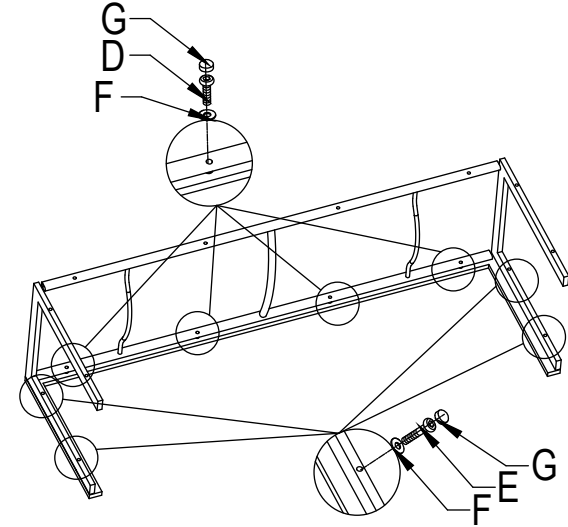

Assembly Instruction

PLEASE READ INSTRUCTIONS CAREFULLY. REMOVE ALL PARTS FROM THE CARTON. BE SURE YOU HAVE ALL PARTS BEFORE YOU START ASSEMBLING. PLACE ALL PARTS ON THE CLEAN AND FLAT SOFT SURFACE, SUCH AS CARPET OR RUG TO PREVENT FROM BEING SCRATCHED.

WARNING:

DO NOT STAND ON THE CHAIR. DO NOT USE THE CHAIR AS A STEP LADDER. DO NOT USE THE CHAIR UNLESS ALL SCREWS ARE FIRMLY SECURED. ADULT ASSEMBLY REQUIRED. FAILURE TO FOLLOW THESE WARNINGS COULD RESULT IN SERIOUS INJURY. FOR DOMESTIC USE ONLY. **MAXIMUM SAFE LOAD WEIGHT: 200KG**

Hardware List

A		2PCS	E	 M6x48mm	8PCS
B		1PC	F		16PCS
C		2PCS	G		16PCS
D	 M6x25mm	8PCS	AA		1PC

Step 1

Step 2

Step 3