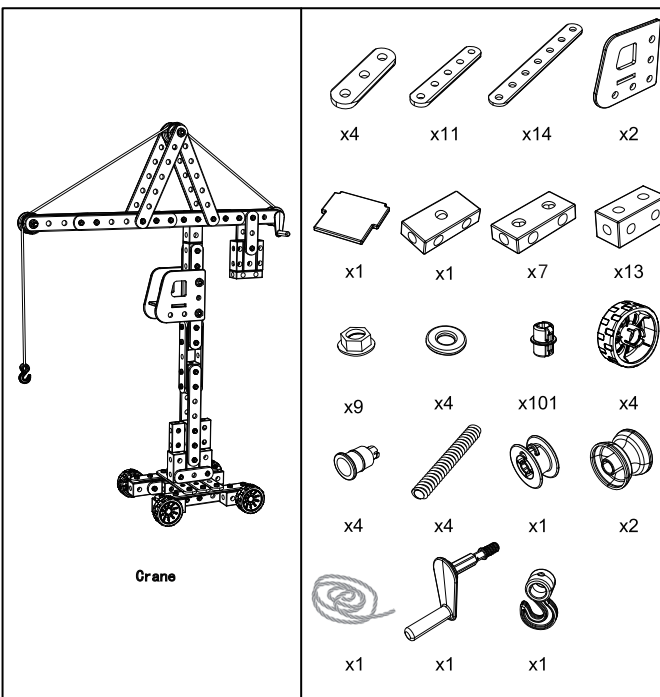

anko
Wooden Construction Set

3+ (200 pieces)

42944065

Product may vary from image shown.
Adult assistance and supervision required.
Each model can be rebuilt into something different one at a time.

Total component details

1

Robot

2

3

4

5

Crane

6