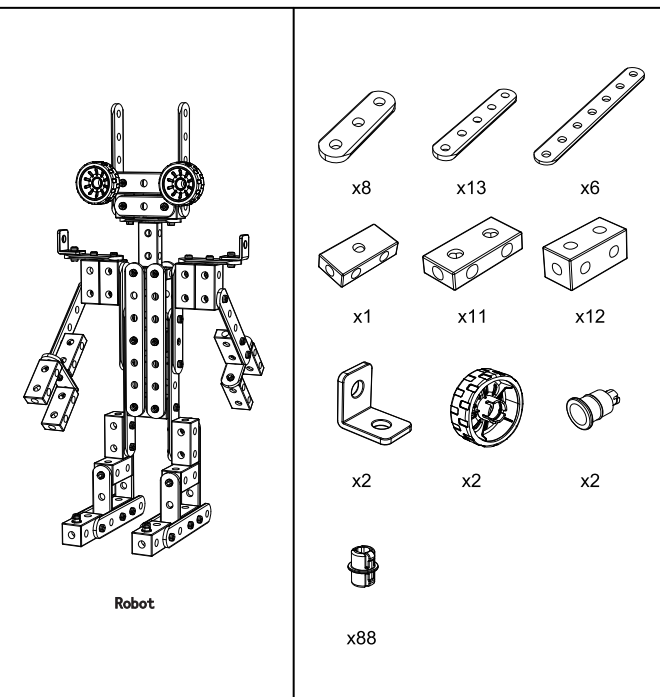

anko
Wooden Construction Set

3+ (200 pieces)

42944065

Product may vary from image shown.
Adult assistance and supervision required.
Each model can be rebuilt into something different one at a time.

Total component details

1

Robot

2

3

4

5

Crane

6

13

请按顺序做成折页，上排为正面，下排为反面
单张折页的尺寸为106x106mm