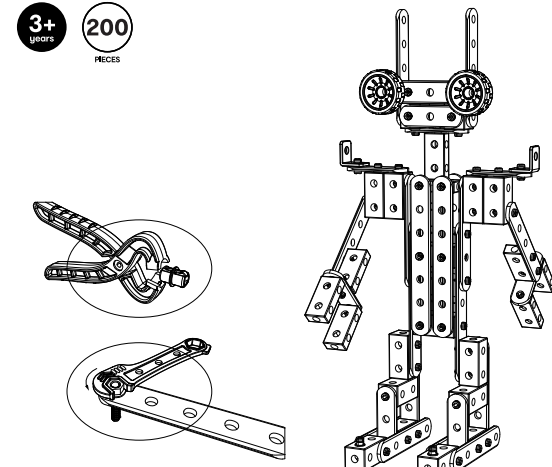

anko
Wooden Construction Set

3+ (200 pieces)

42944065

Product may vary from image shown.
Adult assistance and supervision required.
Each model can be rebuilt into something different one at a time.

Total component details

1

Robot

2

3

4

5

Crane

6