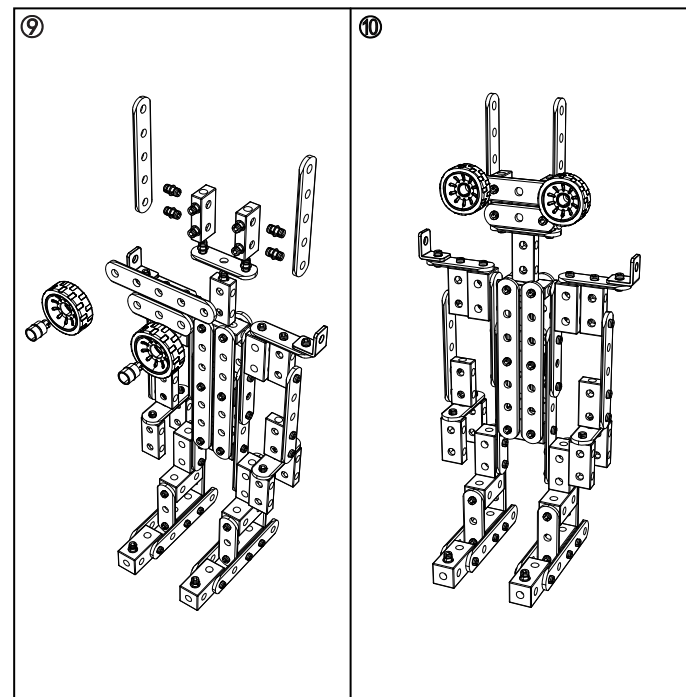

anko
Wooden Construction Set

3+ (200 pieces)

42944065

Product may vary from image shown.
Adult assistance and supervision required.
Each model can be rebuilt into something different one at a time.

Total component details

1

Robot

2

3

4

5

Crane

6