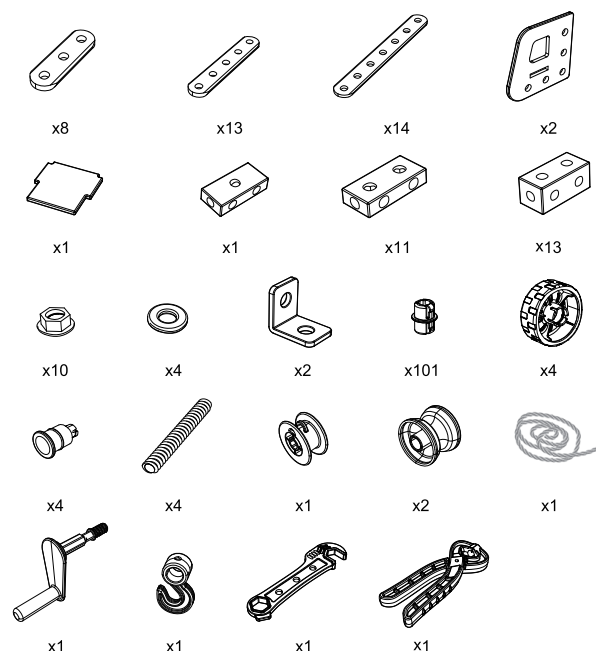

anko
Wooden Construction Set

3+ (200 pieces)

42944065

Product may vary from image shown.
Adult assistance and supervision required.
Each model can be rebuilt into something different one at a time.

Total component details

1

Robot

2

3

4

5

Crane

6

7

8

9

Aerial Ladder Truck

10

11

12

Multiple mould styles