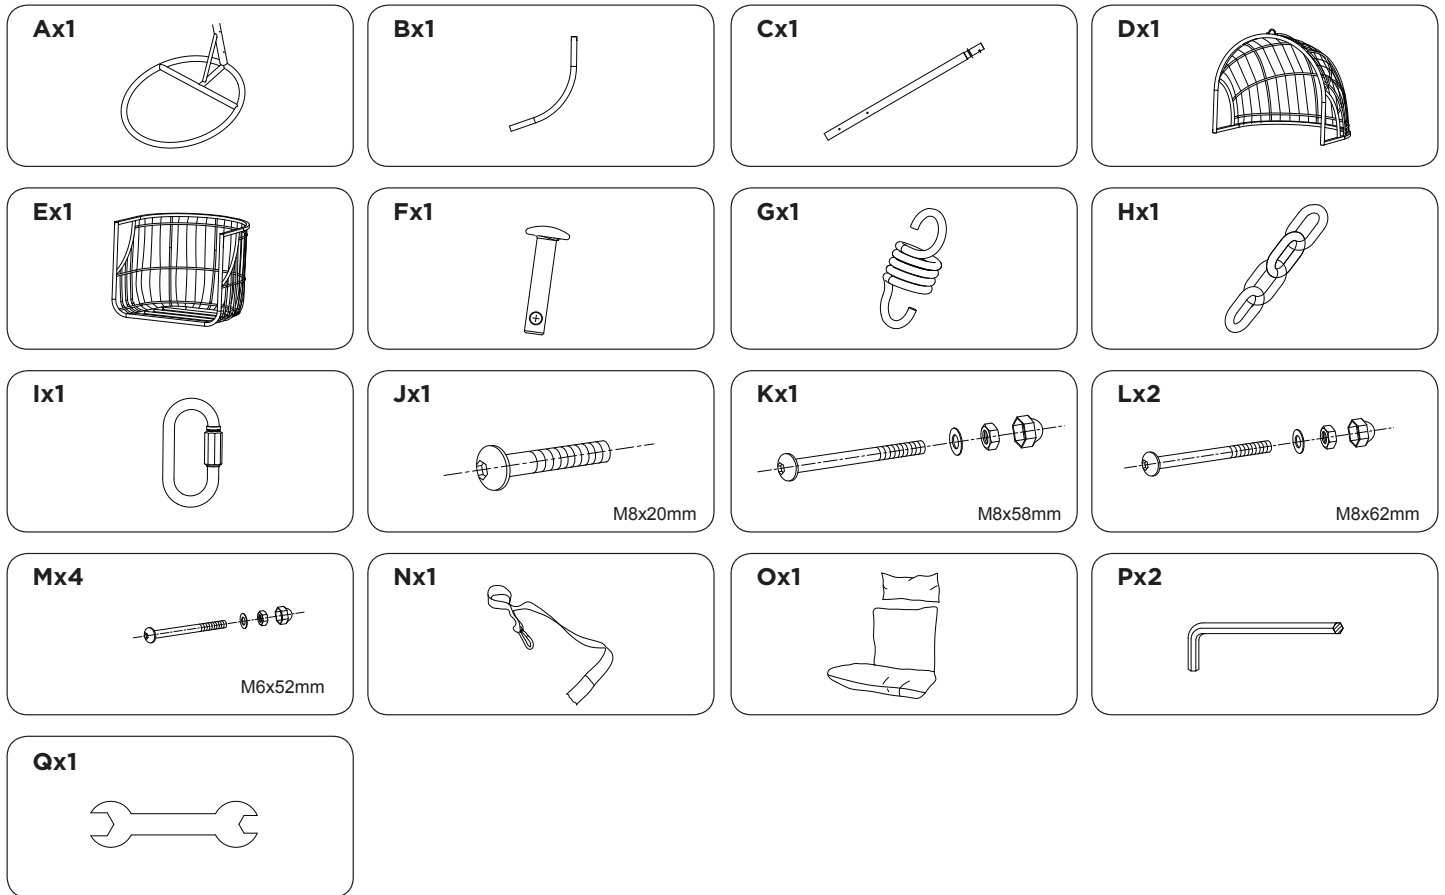

Assembly Instructions

Please read instructions carefully. Remove all parts from the carton. Be sure you have all parts before you start assembling. Place all parts on the clean and flat soft surface, such as carpet or rug to prevent from being scratched.

WARNING!

Do not stand on the chair. Use for one person only. Do not use the chair as a step ladder. Ensure product is used on a level and stable surface. Do not allow children to play and climb on the product. Adult assembly required. For your safety and convenience two adults are required in the assembly of this product. Failure to follow these warnings could result in serious injury. **Maximum safe load weight: 100KG**

1

2

3

4

5

6