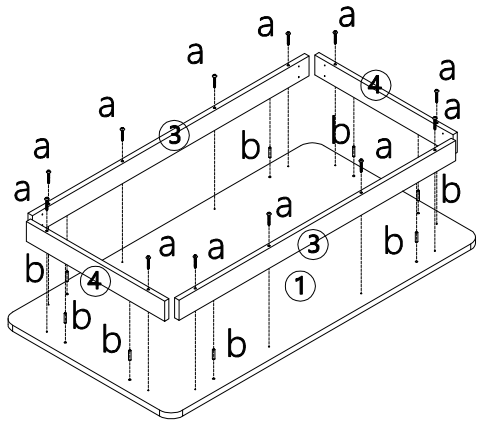

MAXIMUM SAFE LOAD: 30KGS FOR TOP PANEL, 10KGS FOR SHELF.

Hardware List

	a	4x55mm	12pcs
	b	6x30mm	8pcs
	c	4x25mm	16pcs

	d	6x55mm	8pcs
	e		4pcs

Do not tighten the screws fully during assembly.
Fully tighten screws after the final assembly steps.

	①	1PC		②	1PC
	③	2PCS		④	2PCS
	⑤	4PCS		⑥	4PCS

Step 1:

Step 2:

Step 3:

Step 4: