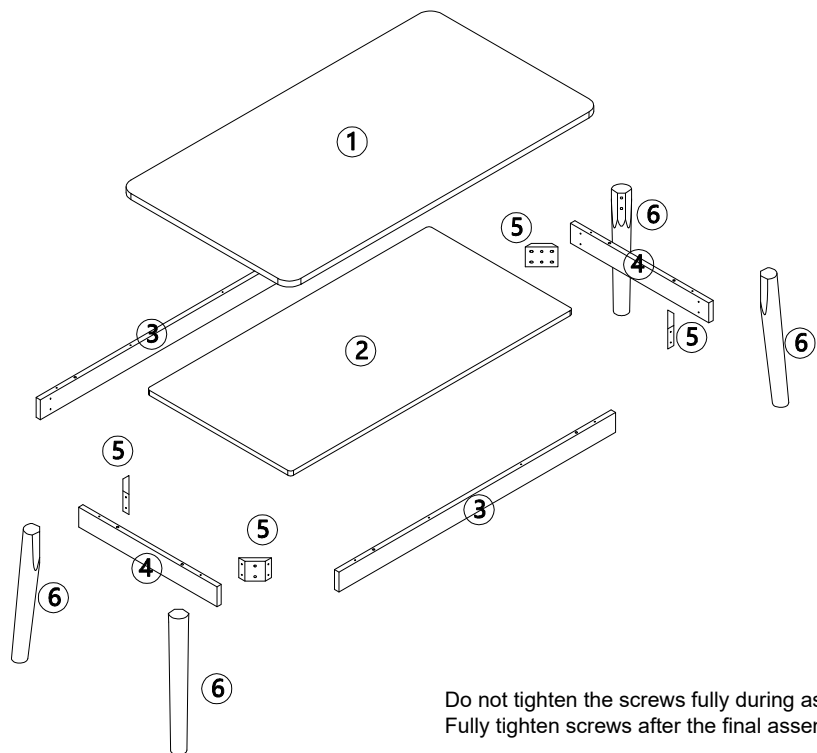

WARNING:

DO NOT STAND OR SIT ON THIS UNIT. DO NOT USE THIS UNIT UNLESS ALL BOLTS AND SCREWS ARE FIRMLY SECURED. DO NOT KNOCK OR DRAG THIS UNIT. USE ONLY ON A FLAT SURFACE. ADULT ASSEMBLY REQUIRED. FAILURE TO FOLLOW THESE WARNING COULD RESULT IN SERIOUS INJURY. THIS PACKAGE CONTAINS SMALL PARTS AND SHARP POINTS. KEEP AWAY FROM CHILDREN AND BABIES.

MAXIMUM SAFE LOAD: 30KGS FOR TOP PANEL, 10KGS FOR SHELF.

Hardware List

	a	4x55mm	12pcs
	b	6x30mm	8pcs
	c	4x25mm	16pcs

	d	6x55mm	8pcs
	e		4pcs

Do not tighten the screws fully during assembly.
Fully tighten screws after the final assembly steps.

	①	1PC		②	1PC
	③	2PCS		④	2PCS
	⑤	4PCS		⑥	4PCS

Step 1:

Step 2:

Step 3:

Step 4: