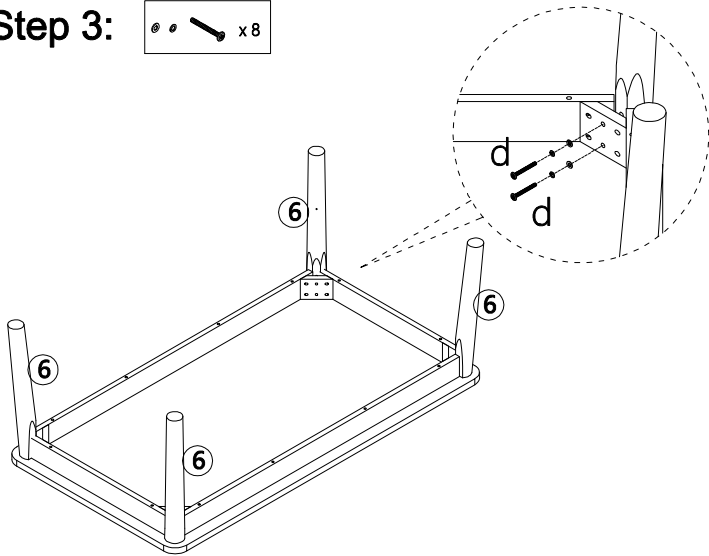

MAXIMUM SAFE LOAD: 30KGS FOR TOP PANEL, 10KGS FOR SHELF.

Hardware List

	a	4x55mm	12pcs
	b	6x30mm	8pcs
	c	4x25mm	16pcs

	d	6x55mm	8pcs
	e		4pcs

Do not tighten the screws fully during assembly.
Fully tighten screws after the final assembly steps.

	①	1PC		②	1PC
	③	2PCS		④	2PCS
	⑤	4PCS		⑥	4PCS

Step 1:

Step 2:

Step 3:

Step 4: