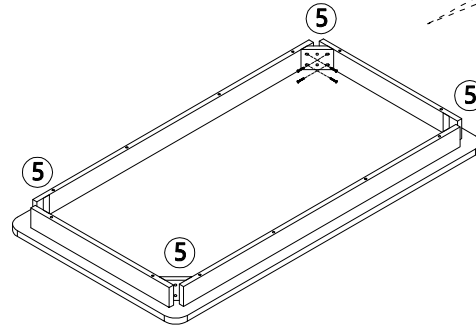

MAXIMUM SAFE LOAD: 30KGS FOR TOP PANEL, 10KGS FOR SHELF.

Hardware List

	a	4x55mm	12pcs
	b	6x30mm	8pcs
	c	4x25mm	16pcs

	d	6x55mm	8pcs
	e		4pcs

Do not tighten the screws fully during assembly.
Fully tighten screws after the final assembly steps.

	①	1PC		②	1PC
	③	2PCS		④	2PCS
	⑤	4PCS		⑥	4PCS

Step 1:

Step 2:

Step 3:

Step 4: