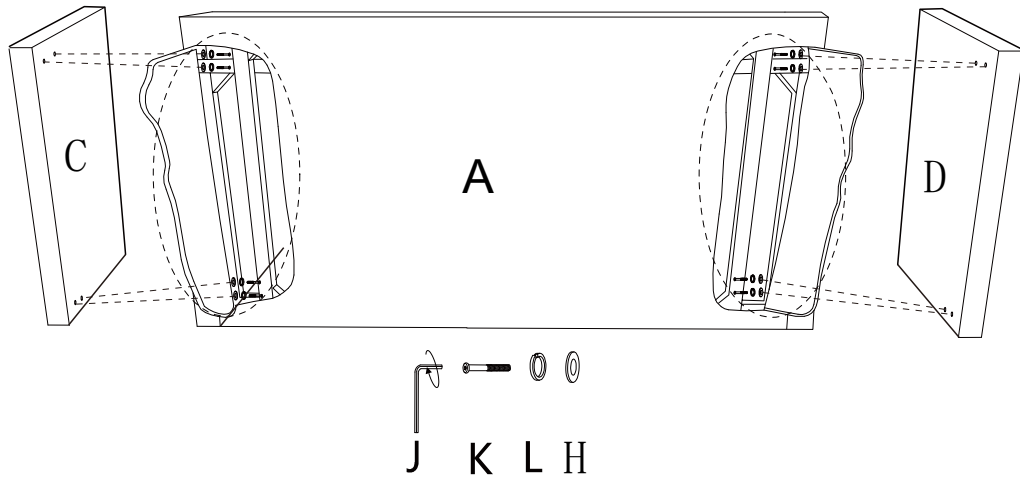

STEP 1

STEP 2

STEP 3

STEP 4