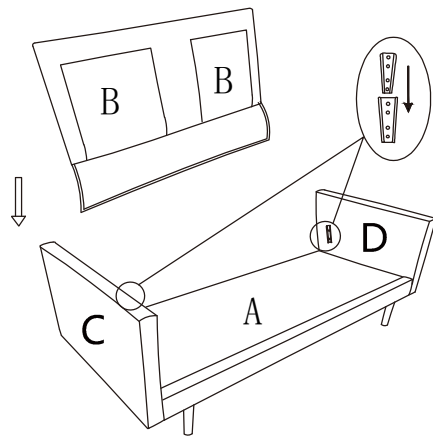

WARNING: Do not stand on the sofa. Use only on a flat surface. Do not sit on the armrests. Do not use until all screws, bolts and knobs are firmly secured. This product contains small parts and sharp points, keep away from children and babies. Adult assembly required. Failure to follow these warnings could result in serious injury. **MAXIMUM SAFE LOAD WEIGHT: 200KG.**

Hardware list

AX1 	BX1 	IX4 	JX1 
CX1  (L)	DX1  (R)	KX8 	LX8 
EX2 	FX2 		
GX2 	HX8 		

STEP 1

STEP 2

STEP 3

STEP 4