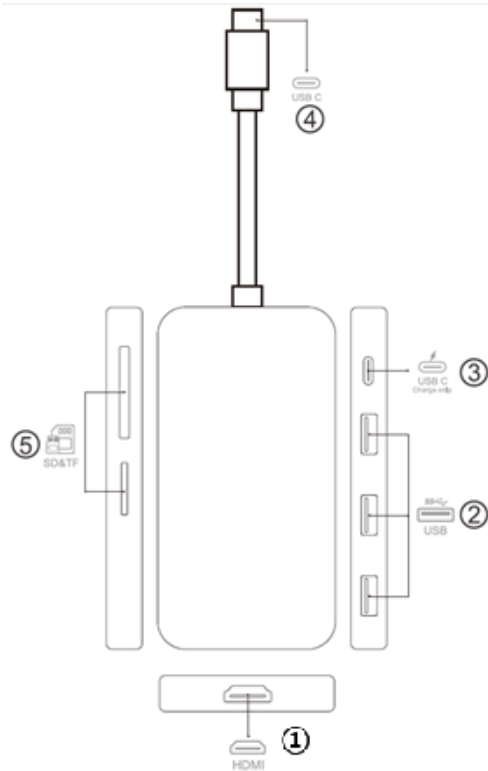

## User Manual

7 in 1 USB-C Hub

Keycode 42953296

Please read all the information carefully before you use the device to avoid accidents and keep it for future reference.

### Product Introduction

This product is a multi-functional extension of USB-C HUB, compatible with USB 3.1 type-c interface of mobile phones, tablets, laptops and computers. It supports putting pictures, videos, films and sounds from computers, tablets and mobile phones on display devices such as TVs and projectors. USB port for charging, data reading and writing. Micro SD and SD card slot for data reading and writing.

## Product port instructions

## Product Parameters

1. HDMI  
4K\*2K (3840\*2160), Downwards Compatible with 1080P, 720P etc.
2. USB Port \* 3  
High speed USB, power supply up to 4.5W max
3. USB-C female port  
20V@5A, Support max 100W power adaptor, **Input** only
4. USB-C Male:  
Make sure that the host USB-C port on your device complies with the USB3.0/3.1 Specification
5. SD/MicroSD card reader  
Support multiple types of MicroSD and SD cards.