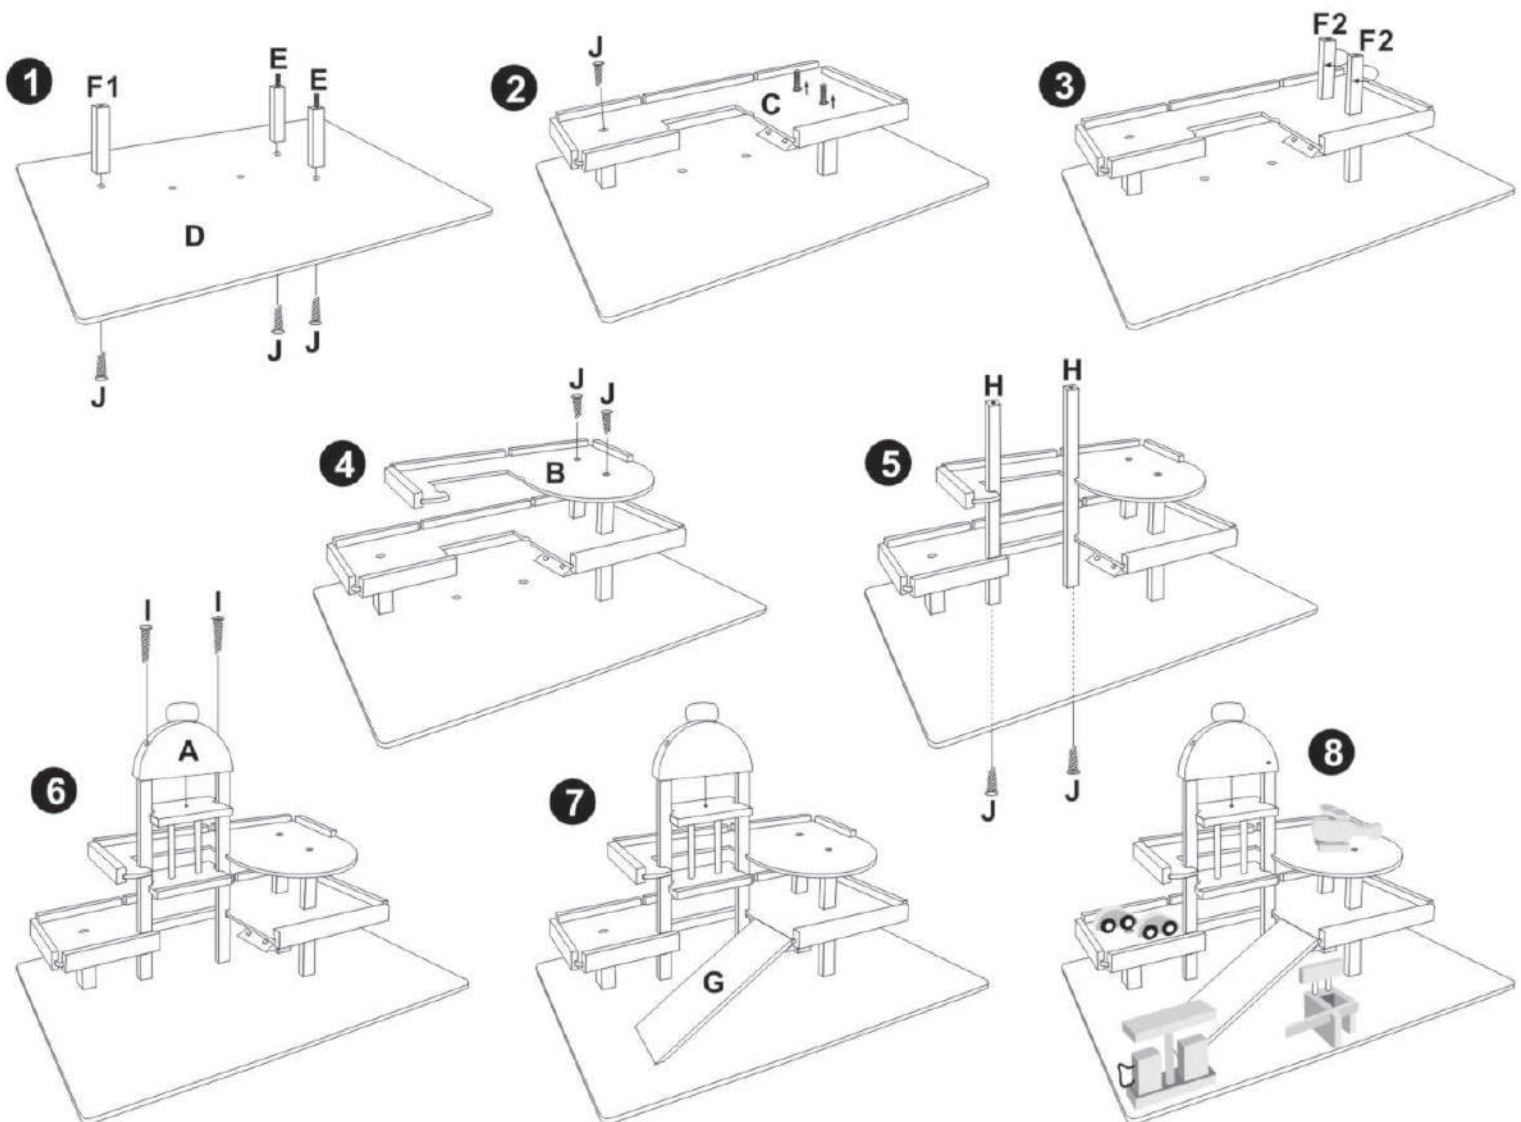

WOODEN GARAGE

Ages 3+ years

ASSEMBLY INSTRUCTIONS

CAUTION: CHECK CONDITION OF ITEM REGULARLY, TIGHTEN SCREW FITTINGS IF NECESSARY. DISCONTINUE USE OF THE ITEM IF EXCESSIVE WEAR & TEAR IS FOUND.

WARNING:

CHOKING HAZARD- Small parts.
Not for children under 3 yrs.

WARNING: ADULT ASSEMBLY IS REQUIRED. UNASSEMBLED PARTS CONTAIN SCREWS AND WITH FUNCTIONAL SHARP POINTS, PLEASE KEEP UNASSEMBLED PARTS AWAY FROM SMALL CHILDREN.

6239KM-KM12(42964865)
MADE IN CHINA