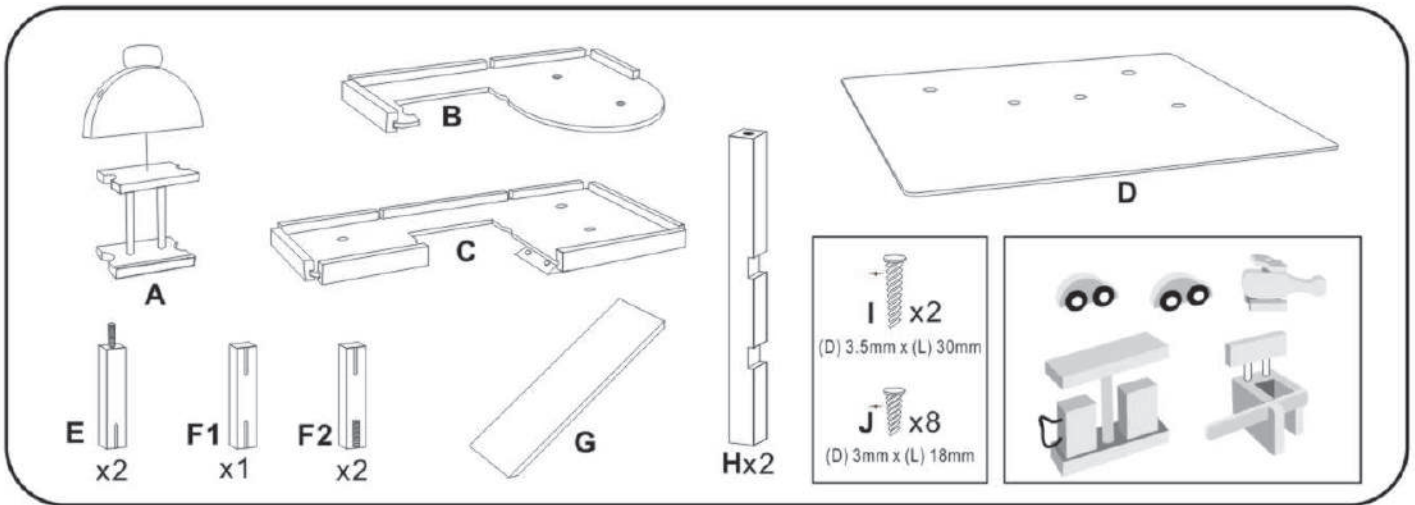

WOODEN GARAGE

Ages 3+ years

ASSEMBLY INSTRUCTIONS

CAUTION: CHECK CONDITION OF ITEM REGULARLY, TIGHTEN SCREW FITTINGS IF NECESSARY. DISCONTINUE USE OF THE ITEM IF EXCESSIVE WEAR & TEAR IS FOUND.

WARNING:

CHOKING HAZARD- Small parts.
Not for children under 3 yrs.

WARNING: ADULT ASSEMBLY IS REQUIRED. UNASSEMBLED PARTS CONTAIN SCREWS AND WITH FUNCTIONAL SHARP POINTS, PLEASE KEEP UNASSEMBLED PARTS AWAY FROM SMALL CHILDREN.

6239KM-KM12(42964865)
MADE IN CHINA