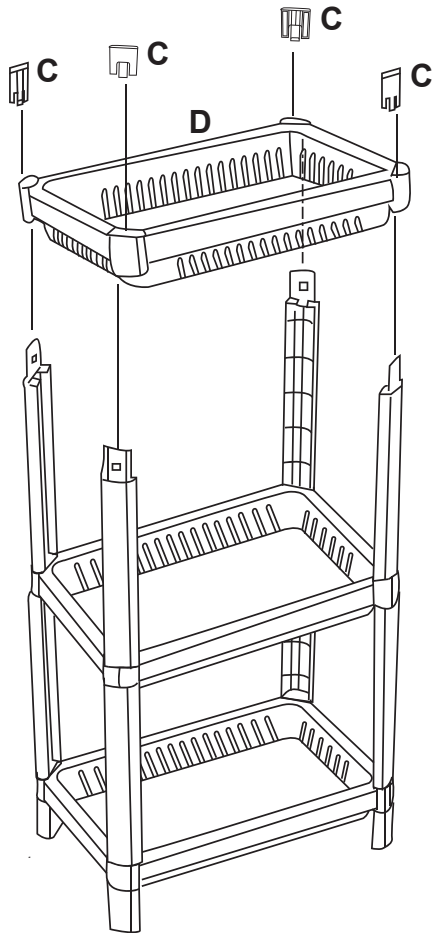

**STEP 4**

# ASSEMBLY INSTRUCTIONS

## 42970385 3 TIER SHELF UNIT

**WARNING!**

Serious or fatal crushing injuries can occur from furniture tip-over.

**MAXIMUM SAFE LOAD: 5KG Each Tier**

**STEP 5  
DISASSEMBLY METHOD**

Press the inside lock and then pull out

**ACCESSORIES: 8PCS A, 4PCS B, 4PCS C, 3PCS D**

**D**

**STEP 1**

**STEP 2**

**STEP 3**