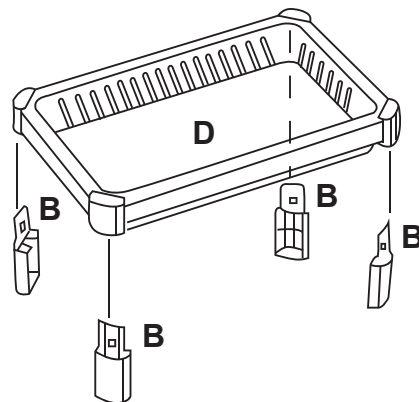

## 42970385 3 TIER SHELF UNIT

**WARNING!**

Serious or fatal crushing injuries can occur from furniture tip-over.

**MAXIMUM SAFE LOAD: 5KG Each Tier**

**STEP 5  
DISASSEMBLY METHOD**

Press the inside lock and then pull out

**ACCESSORIES: 8PCS A, 4PCS B, 4PCS C, 3PCS D**

**D**

**STEP 1**

**STEP 2**

**STEP 3**