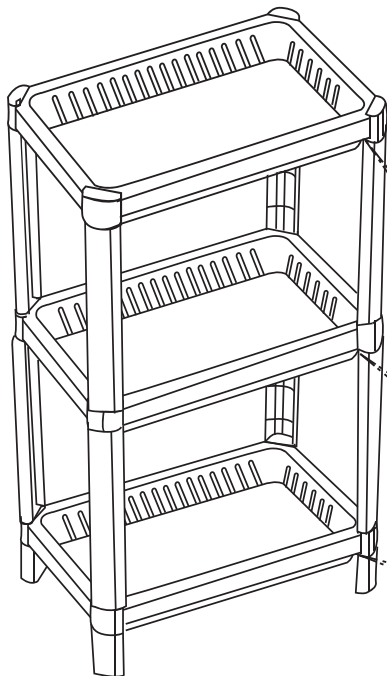

# ASSEMBLY INSTRUCTIONS

## 42970385 3 TIER SHELF UNIT

**WARNING!**

Serious or fatal crushing injuries can occur from furniture tip-over.

**MAXIMUM SAFE LOAD: 5KG Each Tier**

**STEP 5  
DISASSEMBLY METHOD**

Press the inside lock and then pull out

**ACCESSORIES: 8PCS A, 4PCS B, 4PCS C, 3PCS D**

**D**

**STEP 1**

**STEP 2**

**STEP 3**