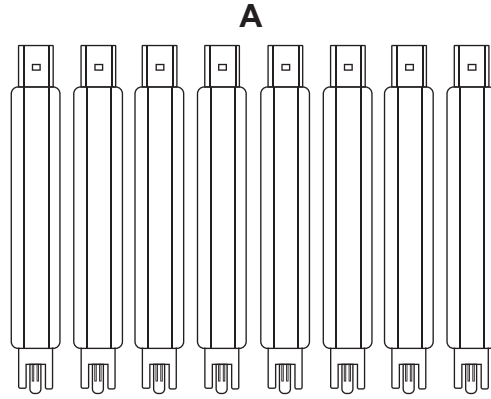

## 42970385 3 TIER SHELF UNIT

**WARNING!**

Serious or fatal crushing injuries can occur from furniture tip-over.

**MAXIMUM SAFE LOAD: 5KG Each Tier**

**STEP 5  
DISASSEMBLY METHOD**

Press the inside lock and then pull out

**ACCESSORIES: 8PCS A, 4PCS B, 4PCS C, 3PCS D**

**D**

**STEP 1**

**STEP 2**

**STEP 3**