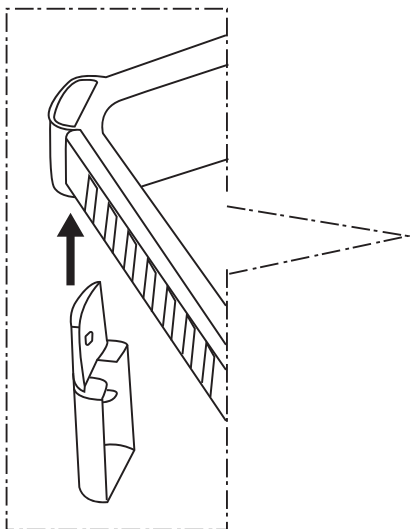

## 42970385 3 TIER SHELF UNIT

**WARNING!**

Serious or fatal crushing injuries can occur from furniture tip-over.

**MAXIMUM SAFE LOAD: 5KG Each Tier**

**STEP 5  
DISASSEMBLY METHOD**

Press the inside lock and then pull out

**ACCESSORIES: 8PCS A, 4PCS B, 4PCS C, 3PCS D**

**D**

**STEP 1**

**STEP 2**

**STEP 3**