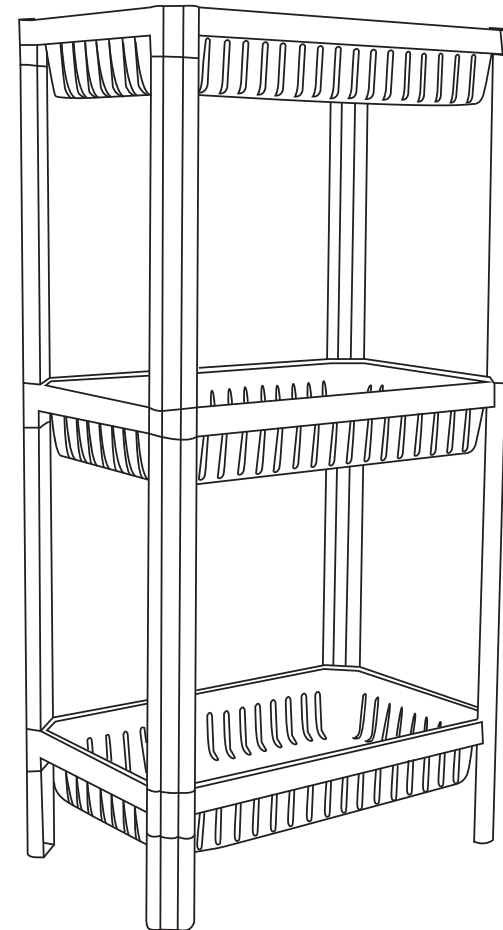

## 42970385 3 TIER SHELF UNIT

**WARNING!**

Serious or fatal crushing injuries can occur from furniture tip-over.

**MAXIMUM SAFE LOAD: 5KG Each Tier**

**STEP 5  
DISASSEMBLY METHOD**

Press the inside lock and then pull out

**ACCESSORIES: 8PCS A, 4PCS B, 4PCS C, 3PCS D**

**D**

**STEP 1**

**STEP 2**

**STEP 3**