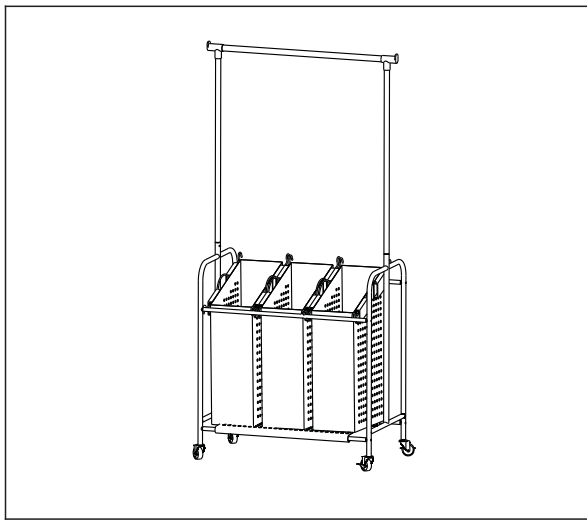

TOTAL 25KGS: 10KG ON CLOTHES RAIL, 5KG IN EACH BAG.

Hardware list

	L	M6x30	8 pcs
	M	M14	1 pcs

	A1	1 pcs		A2	1 pcs		B	∅22x0.6x858	2 pcs		C	∅25.4x0.5x797	1 pcs
	D	∅16x0.8x732	4 pcs		E	1 pcs		F	6 pcs		G	3 pcs	
	H	8 pcs		I	2 pcs		J	2 pcs		K	2 pcs		