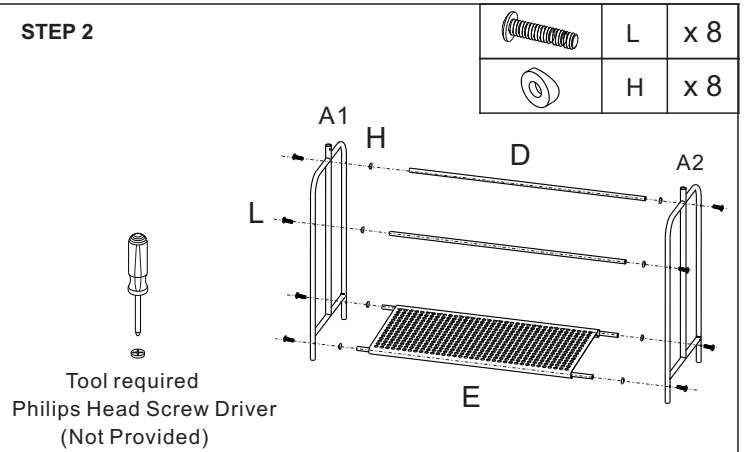

TOTAL 25KGS: 10KG ON CLOTHES RAIL, 5KG IN EACH BAG.

Hardware list

	L	M6x30	8 pcs
	M	M14	1 pcs

	A1	1 pcs		A2	1 pcs		B	∅22x0.6x858	2 pcs		C	∅25.4x0.5x797	1 pcs
	D	∅16x0.8x732	4 pcs		E	1 pcs		F	6 pcs		G	3 pcs	
	H	8 pcs		I	2 pcs		J	2 pcs		K	2 pcs		

STEP 1

STEP 2

STEP 3

STEP 4