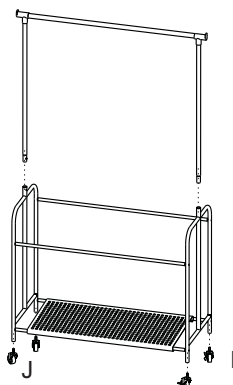

TOTAL 25KGS: 10KG ON CLOTHES RAIL, 5KG IN EACH BAG.

Hardware list

	L	M6x30	8 pcs
	M	M14	1 pcs

	A1	1 pcs		A2	1 pcs		B	∅22x0.6x858	2 pcs		C	∅25.4x0.5x797	1 pcs
	D	∅16x0.8x732	4 pcs		E	1 pcs		F	6 pcs		G	3 pcs	
	H	8 pcs		I	2 pcs		J	2 pcs		K	2 pcs		

STEP 1

STEP 2

STEP 3

STEP 4