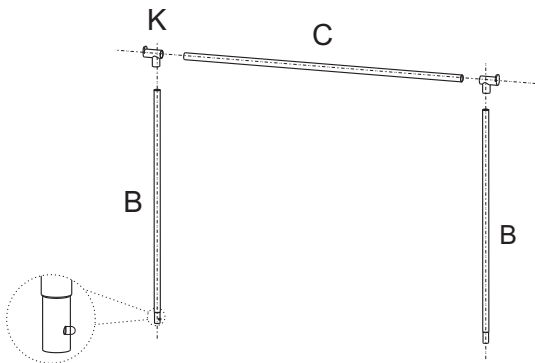

Assembly Instructions

42971030 SORTER WITH GARMENT RACK

CARE INSTRUCTIONS:

REMOVE LAUNDRY HAMPERS BEFORE WASHING. WARM MACHINE WASH. DO NOT BLEACH. DO NOT TUMBLE DRY. DO NOT DRY CLEAN. ☒

MAXIMUM SAFE LOAD:

TOTAL 25KGS: 10KG ON CLOTHES RAIL, 5KG IN EACH BAG.

Hardware list

	L	M6x30	8 pcs
	M	M14	1 pcs

	A1	1 pcs		A2	1 pcs		B	∅22x0.6x858	2 pcs		C	∅25.4x0.5x797	1 pcs
	D	∅16x0.8x732	4 pcs		E	1 pcs		F	6 pcs		G	3 pcs	
	H	8 pcs		I	2 pcs		J	2 pcs		K	2 pcs		

STEP 1

STEP 2

STEP 3

STEP 4