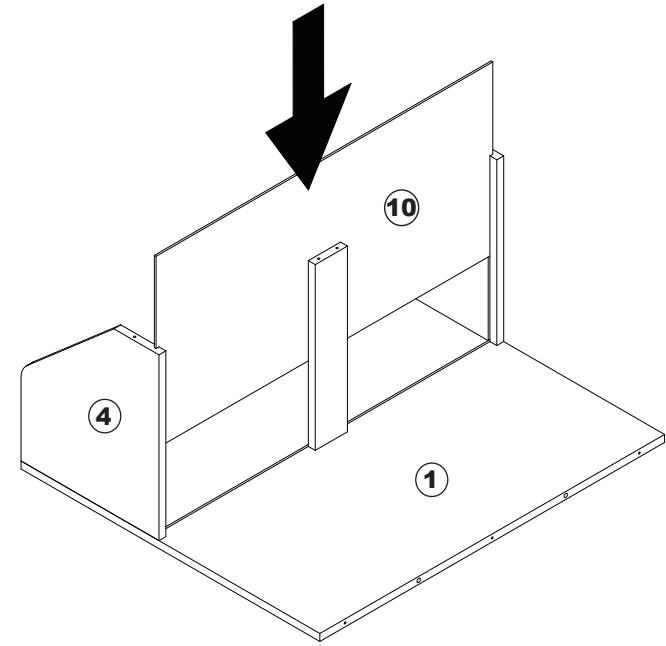

MAXIMUM SAFE LOAD: 7KG FOR EACH SHELF.

Hardware list

	A	∅6X30mm	14PCS
	B	M4X35mm	31PCS
	C		10PCS

Do not tighten the screws fully during assembly.
Fully tighten screws after the final assembly steps

STEP 1

STEP 2

STEP 3

STEP 4

STEP 5

-  Ax4
-  Bx4

STEP 6

-  Ax6

STEP 7