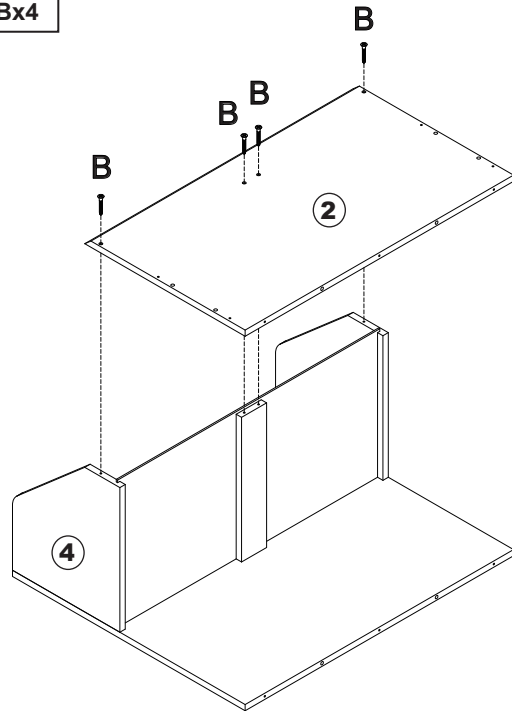

Assembly Instructions

42974123 KIDS TOY ORGANISER

WARNING:

DO NOT STAND OR SIT ON THIS UNIT. DO NOT USE THIS UNIT UNLESS ALL BOLTS AND SCREWS ARE FIRMLY SECURED. DO NOT KNOCK OR DRAG THIS UNIT. USE ONLY ON A FLAT SURFACE. FAILURE TO FOLLOW THESE WARNINGS COULD RESULT IN SERIOUS INJURY. THIS PACKAGE CONTAINS SMALL PARTS AND SHARP POINTS. KEEP AWAY FROM CHILDREN AND BABIES.

MAXIMUM SAFE LOAD: 7KG FOR EACH SHELF.

Hardware list

	A	∅6X30mm	14PCS
	B	M4X35mm	31PCS
	C		10PCS

Do not tighten the screws fully during assembly.
Fully tighten screws after the final assembly steps

STEP 1

STEP 2

STEP 3

STEP 4

STEP 5

-  Ax4
-  Bx4

STEP 6

-  Ax6

STEP 7