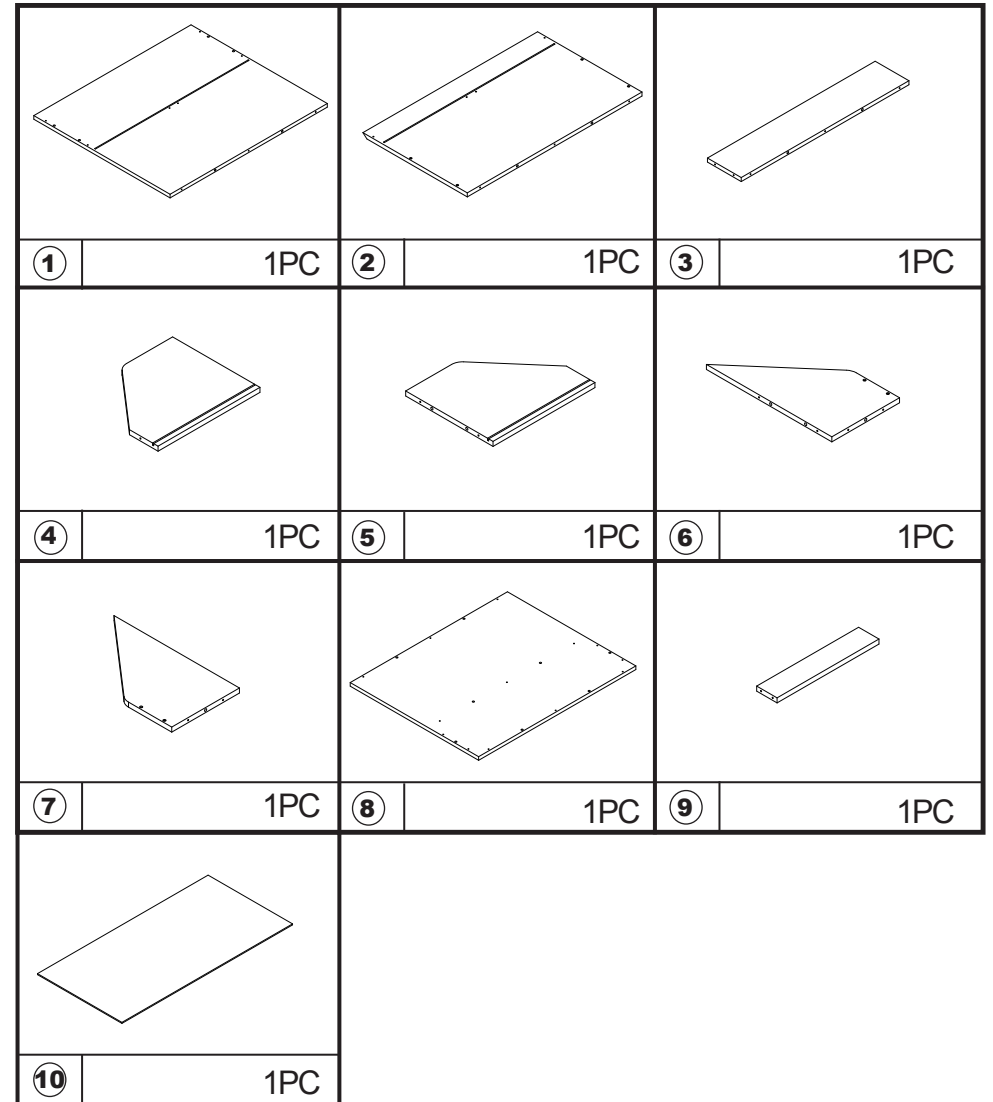

Assembly Instructions

42974123 KIDS TOY ORGANISER

WARNING:

DO NOT STAND OR SIT ON THIS UNIT. DO NOT USE THIS UNIT UNLESS ALL BOLTS AND SCREWS ARE FIRMLY SECURED. DO NOT KNOCK OR DRAG THIS UNIT. USE ONLY ON A FLAT SURFACE. FAILURE TO FOLLOW THESE WARNINGS COULD RESULT IN SERIOUS INJURY. THIS PACKAGE CONTAINS SMALL PARTS AND SHARP POINTS. KEEP AWAY FROM CHILDREN AND BABIES.

MAXIMUM SAFE LOAD: 7KG FOR EACH SHELF.

Hardware list

	A	∅6X30mm	14PCS
	B	M4X35mm	31PCS
	C		10PCS

Do not tighten the screws fully during assembly.
Fully tighten screws after the final assembly steps

STEP 1

STEP 2

STEP 3

STEP 4

STEP 5

-  Ax4
-  Bx4

STEP 6

-  Ax6

STEP 7