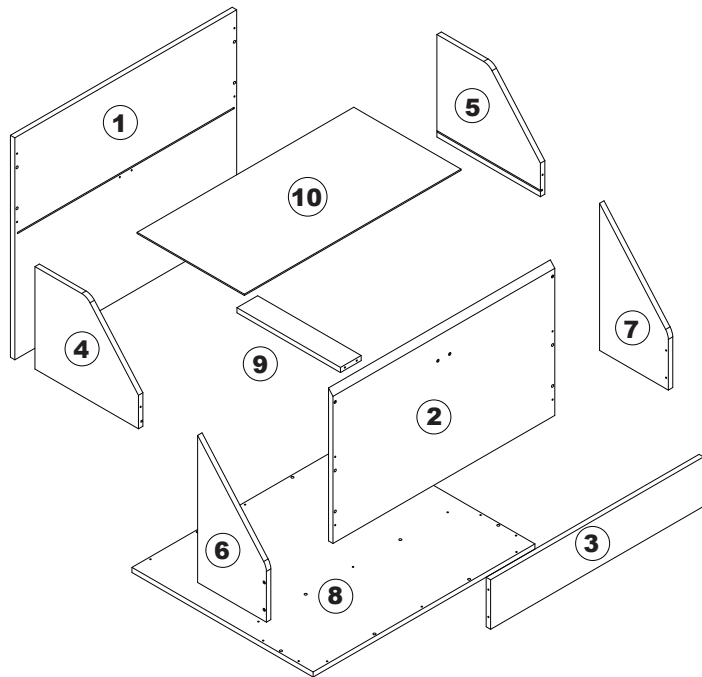

Assembly Instructions

42974123 KIDS TOY ORGANISER

WARNING:

DO NOT STAND OR SIT ON THIS UNIT. DO NOT USE THIS UNIT UNLESS ALL BOLTS AND SCREWS ARE FIRMLY SECURED. DO NOT KNOCK OR DRAG THIS UNIT. USE ONLY ON A FLAT SURFACE. FAILURE TO FOLLOW THESE WARNINGS COULD RESULT IN SERIOUS INJURY. THIS PACKAGE CONTAINS SMALL PARTS AND SHARP POINTS. KEEP AWAY FROM CHILDREN AND BABIES.

MAXIMUM SAFE LOAD: 7KG FOR EACH SHELF.

Hardware list

	A	∅6X30mm	14PCS
	B	M4X35mm	31PCS
	C		10PCS

Do not tighten the screws fully during assembly.
Fully tighten screws after the final assembly steps

STEP 1

STEP 2

STEP 3

STEP 4

STEP 5

-  Ax4
-  Bx4

STEP 6

-  Ax6

STEP 7