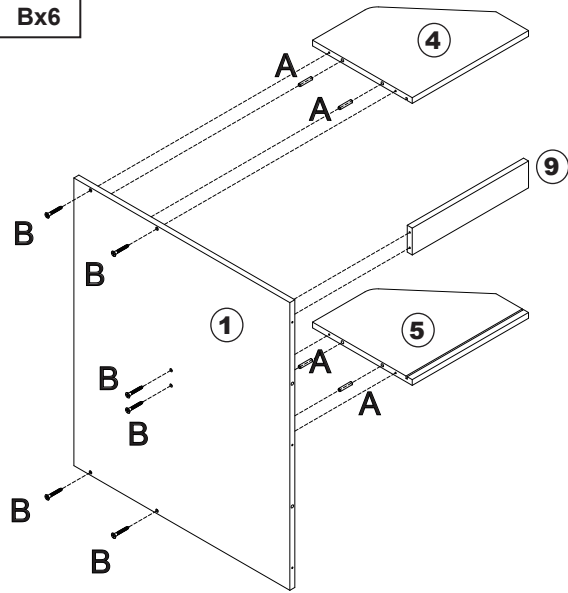

MAXIMUM SAFE LOAD: 7KG FOR EACH SHELF.

Hardware list

	A	∅6X30mm	14PCS
	B	M4X35mm	31PCS
	C		10PCS

Do not tighten the screws fully during assembly.
Fully tighten screws after the final assembly steps

STEP 1

STEP 2

STEP 3

STEP 4

STEP 5

-  Ax4
-  Bx4

STEP 6

-  Ax6

STEP 7