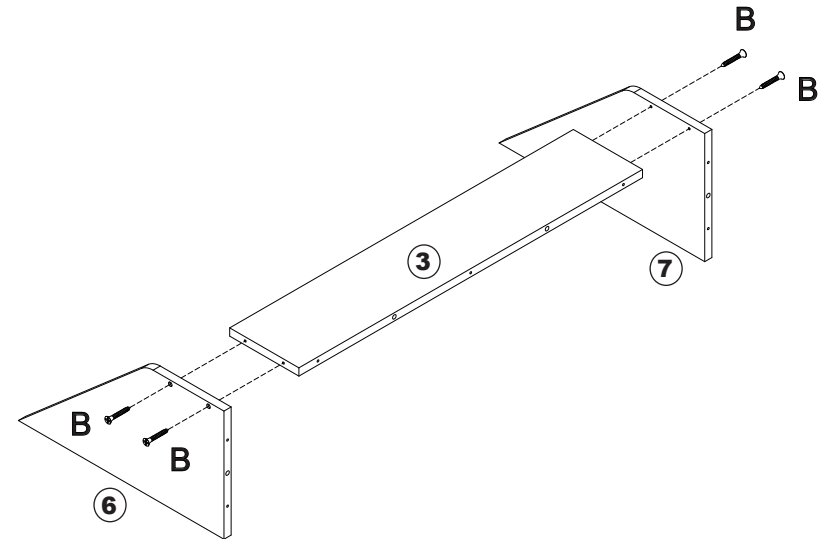

MAXIMUM SAFE LOAD: 7KG FOR EACH SHELF.

Hardware list

	A	∅6X30mm	14PCS
	B	M4X35mm	31PCS
	C		10PCS

Do not tighten the screws fully during assembly.
Fully tighten screws after the final assembly steps

STEP 1

STEP 2

STEP 3

STEP 4

STEP 5

-  Ax4
-  Bx4

STEP 6

-  Ax6

STEP 7