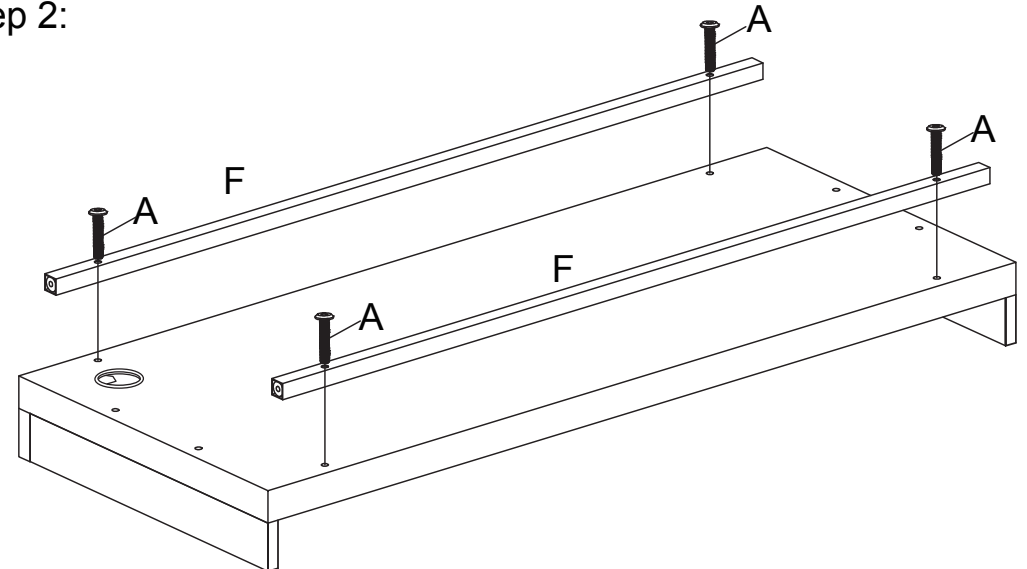

Step 5:

Step 2: