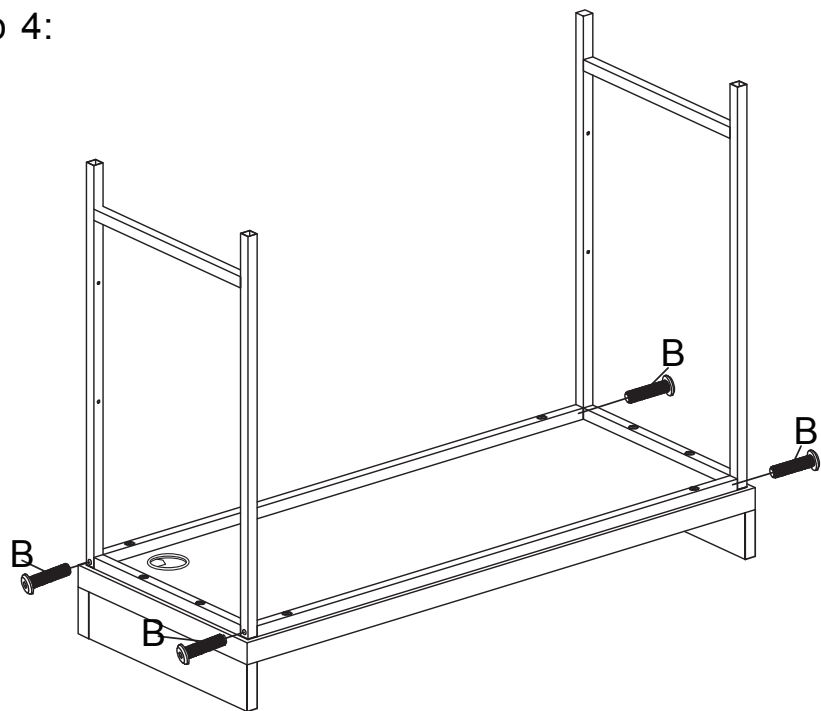

MAXIMUM SAFE LOAD: 30 KG ON TABLE TOP. FAILURE TO FOLLOW THESE WARNINGS COULD RESULT IN SERIOUS INJURY.

Hardware List

1

	A	6x30mm	8pcs
	B	8x30mm	4pcs
	C	4x28mm	4pcs
	D	4mm	4pcs
	E	4x30mm	8pcs
	F		2pcs
	G		1pcs
	H		1pcs
	I		2pcs
	J		2pcs
	K		1pcs
	L	6x30mm	6pcs
	M	M6 M8	1pcs

Step 1:

Step 2:

Step 3:

Step 4:

Step 5: