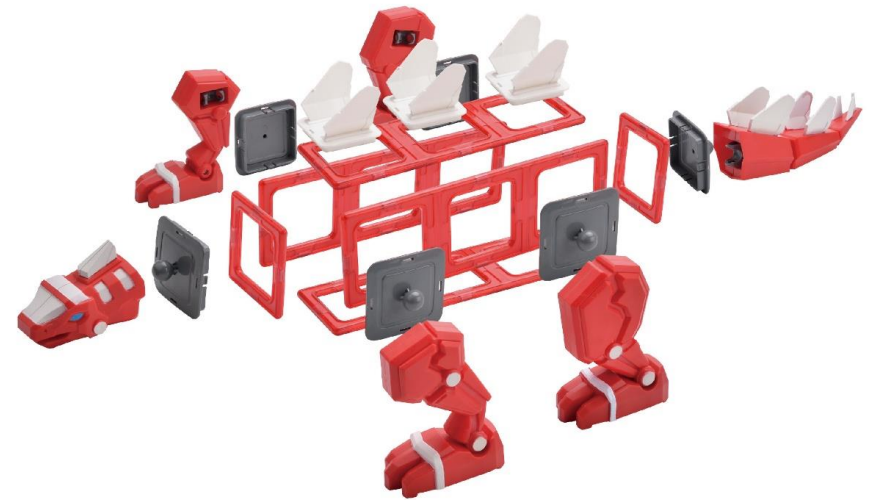

Assembly Instructions

WARNING:
CHOKING HAZARD - SMALL PARTS.
NOT FOR CHILDREN UNDER 3 YRS.

KEYCODE: 42975625

ADULT SUPERVISION REQUIRED.
PRODUCT MAY VARY FROM THE IMAGE SHOWN.
PLEASE KEEP PACKAGING FOR FUTURE REFERENCE.

MADE IN CHINA

FOR AU / NZ: IMPORTED FOR KMART
STORES IN AUSTRALIA AND NEW ZEALAND.