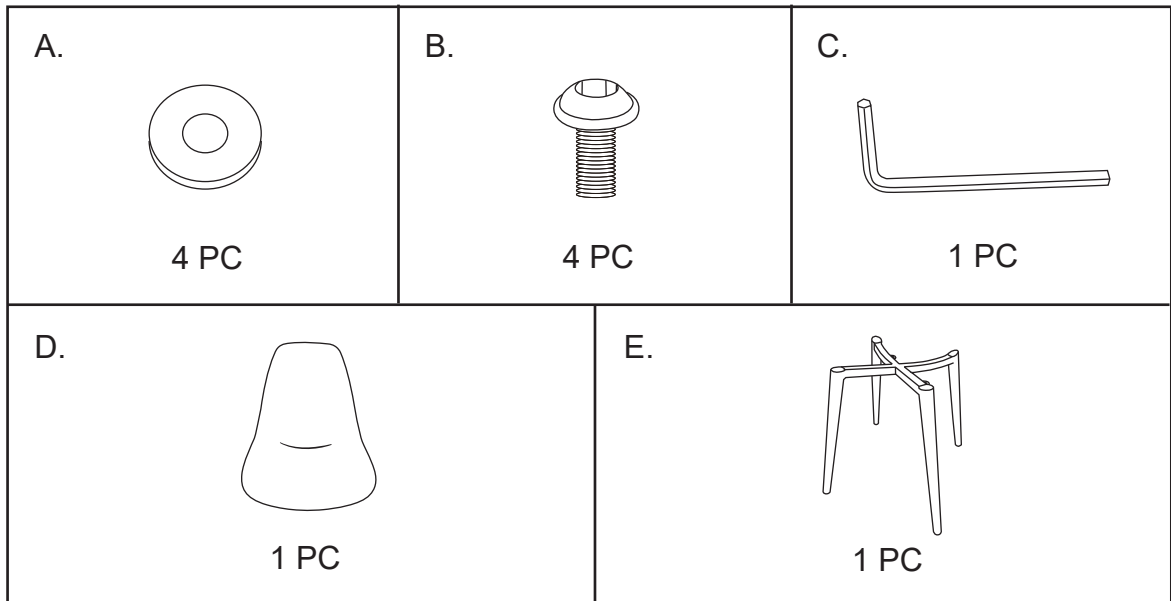

Assembly Instruction

42976158 KIDS BUCKET CHAIR

Please read instructions carefully. Be sure you have all parts before you begin to assemble. Assemble furniture on a clean, flat surface such as carpet to avoid any abrasion.

Tools required: Hex Key (included).

Care instruction:

Wipe clean with a soft damp or dry cloth. Do not use abrasive cleaners.

Warning:

Max. safe loading: 50kgs.

Choking hazard – small parts.

Not for children under 3 years.

Parts:

replace this with: fix the legs (e) to the seat (d) with the washer (a) and screws (b). Tighten all screws with the hex key (c) as per the diagram and then assembly is complete.