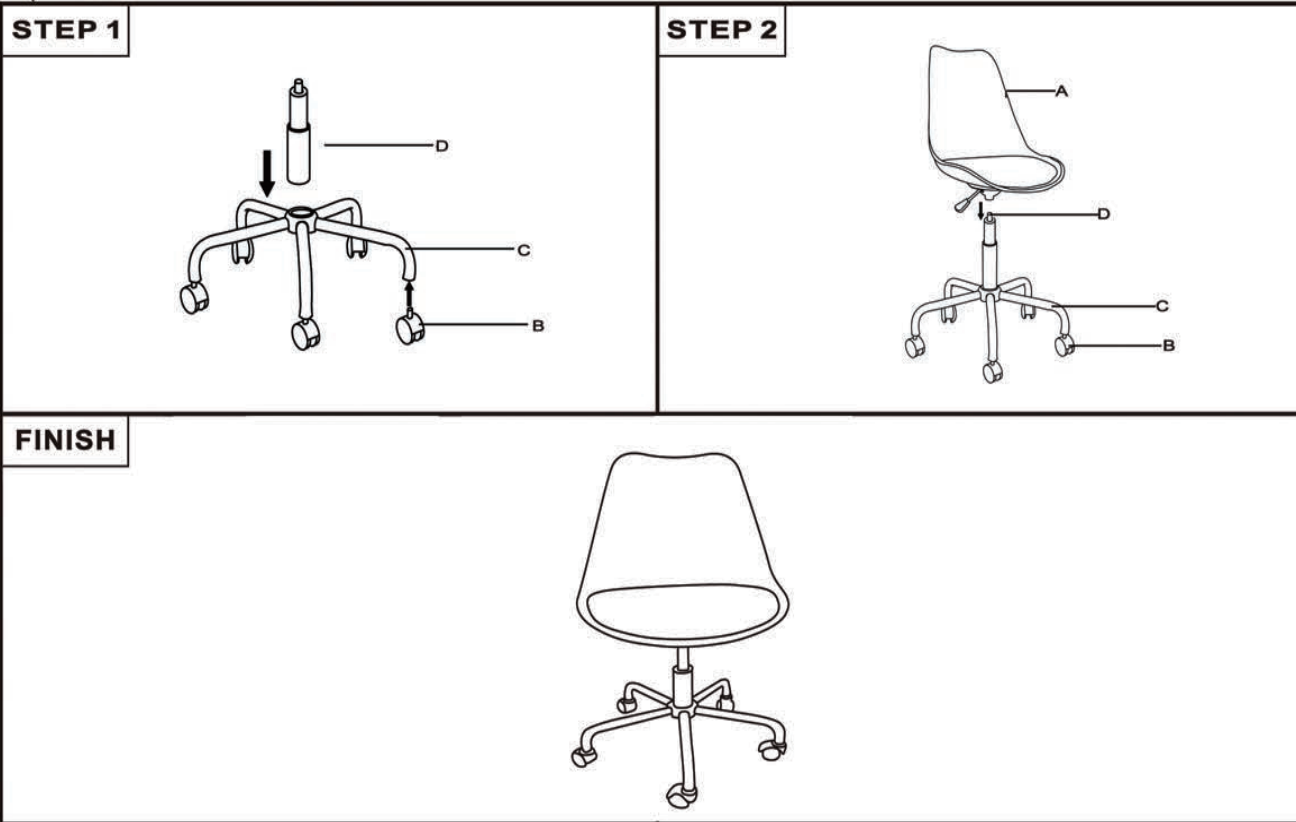

Assembly Instructions

42976653 DESK CHAIR

Please read carefully the assembly instructions before installation. We recommend 2 adults to assemble.

▽ PARTSxQTY

▽ ASSEMBLY PROGRAM

CARE INSTRUCTIONS:

WIPE CLEAN WITH A DAMP CLOTH.
DO NOT USE BLEACH OR DETERGENT PRODUCTS.
PROTECT FROM DIRECT SUNLIGHT.
INDOOR USE ONLY.

WARNING:

- 1) DO NOT STAND ON THIS CHAIR
- 2) DO NOT USE THIS CHAIR AS A STEP LADDER.
- 3) USE THIS PRODUCT FOR SEATING ONE PERSON AT A TIME.
- 4) DO NOT USE THIS CHAIR UNLESS ALL BOLTS, SCREWS AND KNOBS TO BE SURE THEY ARE TIGHT.
- 5) IF PARTS ARE MISSING, BROKEN, DAMAGED OR WORN, STOP USE OF THIS PRODUCT UNTIL REPAIRS ARE MADE USING FACTORY AUTHORIZED PARTS.
- 6) AT LEAST EVERY 4 MONTHS, CHECK ALL BOLTS, SCREWS AND KNOBS TO BE SURE THEY ARE TIGHT.
- 7) MAXIMUM LOADING WEIGHT: 100KG.