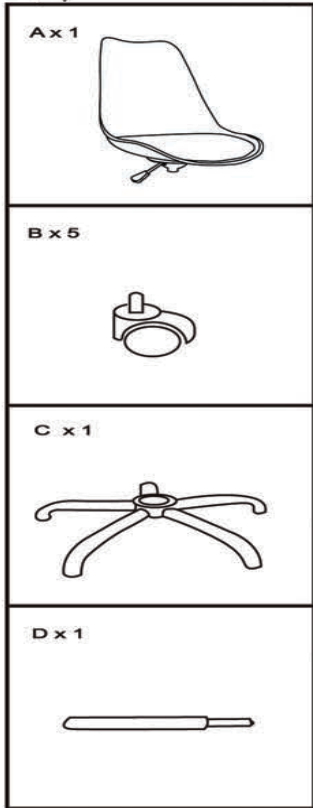

Assembly Instructions

42976653 DESK CHAIR

Please read carefully the assembly instructions before installation. We recommend 2 adults to assemble.

▽ PARTSxQTY

▽ ASSEMBLY PROGRAM

CARE INSTRUCTIONS:

WIPE CLEAN WITH A DAMP CLOTH.
DO NOT USE BLEACH OR DETERGENT PRODUCTS.
PROTECT FROM DIRECT SUNLIGHT.
INDOOR USE ONLY.

WARNING:

- 1) DO NOT STAND ON THIS CHAIR
- 2) DO NOT USE THIS CHAIR AS A STEP LADDER.
- 3) USE THIS PRODUCT FOR SEATING ONE PERSON AT A TIME.
- 4) DO NOT USE THIS CHAIR UNLESS ALL BOLTS, SCREWS AND KNOBS TO BE SURE THEY ARE TIGHT.
- 5) IF PARTS ARE MISSING, BROKEN, DAMAGED OR WORN, STOP USE OF THIS PRODUCT UNTIL REPAIRS ARE MADE USING FACTORY AUTHORIZED PARTS.
- 6) AT LEAST EVERY 4 MONTHS, CHECK ALL BOLTS, SCREWS AND KNOBS TO BE SURE THEY ARE TIGHT.
- 7) MAXIMUM LOADING WEIGHT: 100KG.