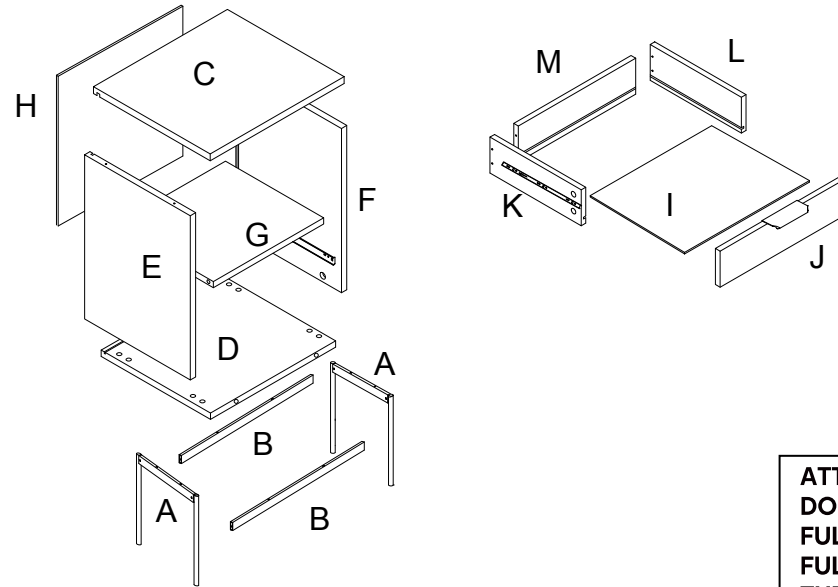

Assembly Instructions

42979494 EGON SIDE DRAWER

CARE INSTRUCTIONS:

WIPE CLEAN WITH A DAMP OR DRY CLOTH. DO NOT USE ABRASIVE MATERIALS AND SOLVENTS. KEEP AWAY FROM WATER AND DIRECT SUNLIGHT. STORE IN A DRY PLACE. FOR INDOOR USE ONLY.

WARNING:

DO NOT STAND OR SIT ON THIS SIDE DRAWER. DO NOT KNOCK OR DRAG THE SIDE DRAWER. THIS PACKAGE CONTAINS SMALL PARTS AND SHARP POINTS. KEEP AWAY FROM CHILDREN AND BABIES. ADULT ASSEMBLY REQUIRED. A MILD ODOUR MAY BE PRESENT WHEN FIRST OPENING THIS CARTON. SIMPLY ALLOW TO AIR OUTSIDE AND THIS WILL FADE. LOAD DRAWER EVENLY TO PREVENT FROM TIPPING OVER. **MAXIMUM SAFE LOAD: 5KGS FOR TOP, 5KGS FOR SHELF, 5KGS FOR DRAWER.**

Hardware List

A		2pcs	N	M6x40mm	8pcs
B		2pcs	O	M6x25mm	4pcs
C		1pc	P	M4x10mm	2pcs
D		1pc	Q	M4x30mm	4pcs
E		1pc	R		12pcs
F		1pc	S		12pcs
G		1pc	T	Ø6x30mm	6pcs
H		1pc	U	M4x40mm	4pcs
I		1pc	V		1pc
J		1pc	W		4pcs
K		1pc	X	M4x15mm	4pcs
L		1pc	Y		Tool
M		1pc			

ATTENTION:
DO NOT TIGHTEN THE SCREWS FULLY DURING ASSEMBLY. FULLY TIGHTEN SCREWS AFTER THE FINAL ASSEMBLY STEP.

Step 1 S x 12 T x 6