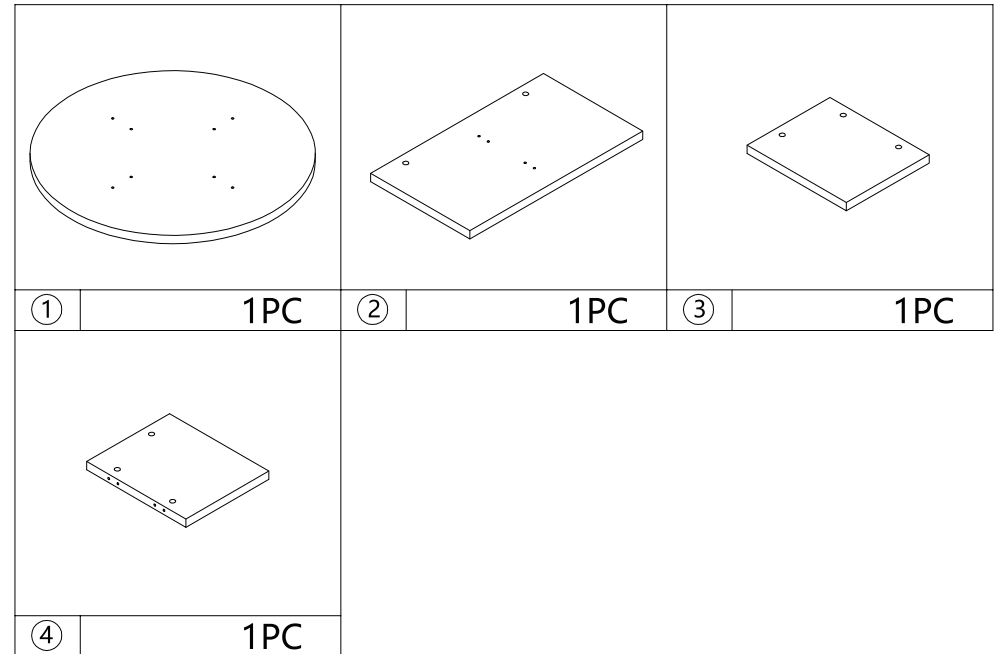

Assembly Instruction

42979982 OAK CROSS COFFEE TABLE

CARE INSTRUCTIONS:

Wipe clean with a soft damp cloth. Do not use abrasive material and solvents. Store in a dry place. Check and tighten all parts regularly.

For indoor and domestic use.

WARNING:

Do not stand, sit or lean on the product. Do not drag the product. Use only on a flat surface. Do not use until all screws, bolts and knobs are firmly secured.

This product contains small parts and sharp points, keep away from children and babies. Adult assembly required. Failure to follow these warnings could result in serious injury.

MAXIMUM SAFE LOAD:25KG FOR PER LAYER

Hardware List

	a	6x35mm	8pcs
	b	15x9.5mm	8pcs
	c	6x30mm	8pcs
	d		8pcs
	e		4pcs

ATTENTION: DO NOT TIGHTEN THE SCREWS FULLY DURING ASSEMBLY. FULLY TIGHTEN SCREWS AFTER THE FINAL ASSEMBLY STEP.