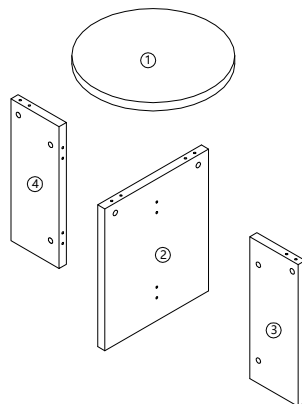

For indoor and domestic use.

WARNING:

Do not stand, sit or lean on the product. Do not drag the product. Use only on a flat surface. Do not use until all screws, bolts and knobs are firmly secured.

This product contains small parts and sharp points, keep away from children and babies. Adult assembly required. Failure to follow these warnings could result in serious injury.

MAXIMUM SAFE LOAD:10KG FOR TOP.

Hardware List

	a	6x35mm	8pcs
	b	15x9.5mm	8pcs
	c	6x30mm	8pcs
	d		8pcs
	e		4pcs

	①	1PC		②	1PC		③	1PC
	④	1PC						

ATTENTION: DO NOT TIGHTEN THE SCREWS FULLY DURING ASSEMBLY. FULLY TIGHTEN SCREWS AFTER THE FINAL ASSEMBLY STEP.