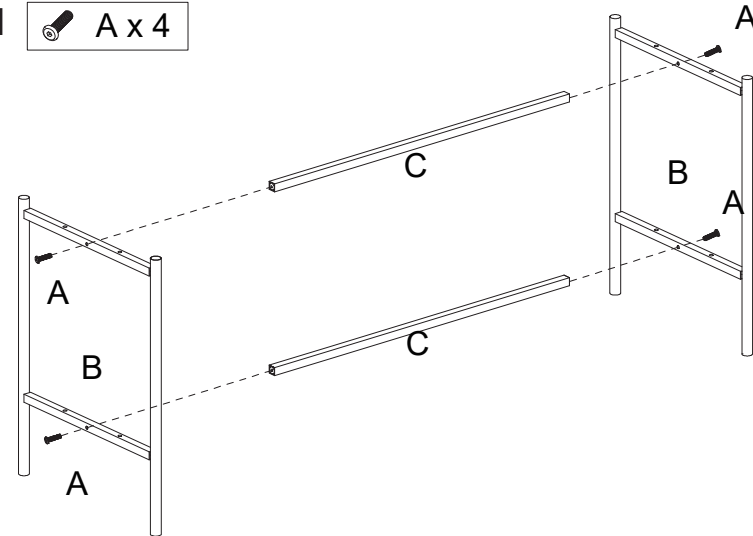

MAXIMUM SAFE LOAD: 30KG FOR TOP PANEL,10KG FOR BOTTOM SHELF

Hardware list

	A	M6X20mm	12PCS		D		2PCS
	B		2PCS		E		
	C		2PCS			Tool	1PC

ATTENTION: DO NOT TIGHTEN THE SCREWS FULLY DURING ASSEMBLY. FULLY TIGHTEN SCREWS AFTER THE FINAL ASSEMBLY STEP.

STEP 1 A x 4

STEP 2 A x 8