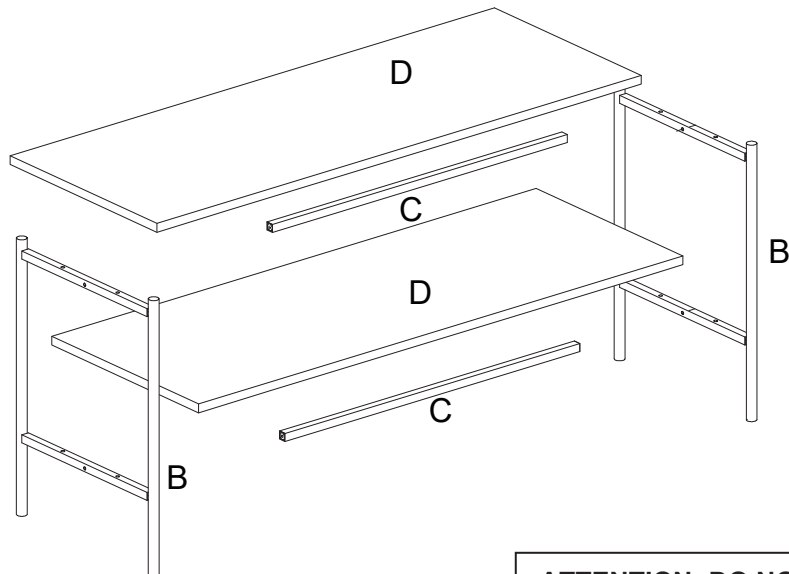

Assembly Instructions

42980162 EGON COFFEE TABLE

CARE INSTRUCTION:

WIPE CLEAN WITH A SOFT DRY OR DAMP CLOTH. KEEP AWAY FROM WATER AND DIRECT SUNLIGHT.FOR INDOOR AND DOMESTIC USE.CHECK AND TIGHTEN ALL PARTS REGULARLY.

WARNINGS:

DO NOT STAND OR SIT ON THE UNIT.DO NOT LEAN ON THE PRODUCT.DO NOT DRAG THE PRODUCT.USE ONLY ON A FLAT SURFACE.DO NOT USE UNTIL ALL SCREWS, BOLTS AND KNOBS ARE FIRMLY SECURED.THIS PRODUCT CONTAINS SMALL PARTS AND SHARP POINTS, KEEP AWAY FROM CHILDREN AND BABIES. ADULT ASSEMBLY REQUIRED.FAILURE TO FOLLOW THESE WARNINGS COULD RESULT IN SERIOUS INJURY.

MAXIMUM SAFE LOAD: 30KG FOR TOP PANEL,10KG FOR BOTTOM SHELF

Hardware list

	A	M6X20mm	12PCS		D		2PCS
	B		2PCS		E		
	C		2PCS			Tool	1PC