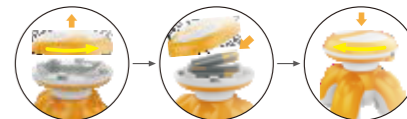

Product Features

- The product is very easy to use, just hold the top, gently press down, it can automatically open the shock massage mode.
- It compared with the general three-leg massager, adds a massage head, to enhance more than 30% massage efficiency.
- It compared with the general mini massager, the product has better styling and comfortable hand feeling.
- The top of Taiji has massage salient points, it can massage your hand palm when in use.
- The area of Taiji salient point will show the light effect, cool luminous in the dark area.
- It support dry battery and USB line power supply.
- The product is small, easy to carry and storage.

Product parts introduction

Product Usage

- Use a dry battery (AAA) for power supply

Unscrew battery cover Fit in AAA battery Screw down battery cover

- Use the USB Cable (without batteries) for power supply