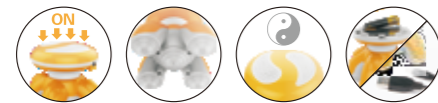

Attention

- The product is not waterproof, can not be put into the water for cleaning, in order to avoid damage.
- The product can be powered by a rechargeable battery, but don't charge the battery with the product.
- If you do not use the product for a long time, please remove the battery, in order to avoid damage to battery caused by the product, then put the product in packaging box, and placed in a cool, dry and ventilated place.

Technical Specifications

Rated input voltage	DC4.5V~DC5V
Rated power	25W
Power supply	AAA battery / USB
Product specifications	81X81X90 (mm)

Made in China

ZhenQiang XF-68 Luminous Taiji Massager

Product Usage Instruction

Please read the instruction carefully before using and keep it well.