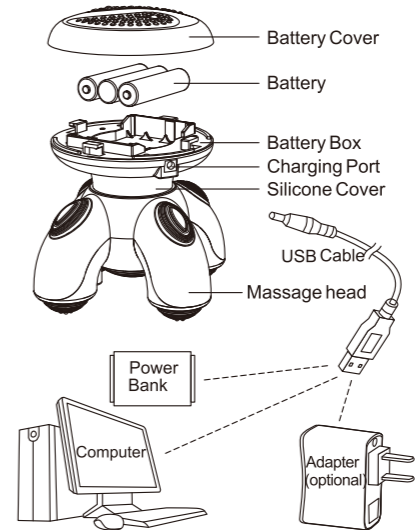

Please read the instruction carefully before using and keep it well.

Product Introduction

- The product is a hand-held electric shock massager, with beautiful appearance, comfortable feel, easy to operation, suitable for massage in many parts of the body, it is a good companion for life, study and work.
- When the product is operate, the vibration effect can reach the deep level of the muscle, and achieve the massage effect of kneading, pinch, pushing and rubbing.
- If you use of the product for long term, it can free the channels and network vessels, vital energy and blood, eliminate soreness and fatigue, improve physiological functions, and enhance the resistance to disease for body
- The product uses high quality silent motor, the shell adopts environmental protection engineering material, with stable performance, health and safety.

Product Features

- The product is very easy to use, just hold the top, gently press down, it can automatically open the shock massage mode.
- It compared with the general three-leg massager, adds a massage head, to enhance more than 30% massage efficiency.
- It compared with the general mini massager, the product has better styling and comfortable hand feeling.
- The top of Taiji has massage salient points, it can massage your hand palm when in use.
- The area of Taiji salient point will show the light effect, cool luminous in the dark area.
- It support dry battery and USB line power supply.
- The product is small, easy to carry and storage.

Product parts introduction

Product Usage

- Use a dry battery (AAA) for power supply

Unscrew battery cover Fit in AAA battery Screw down battery cover

- Use the USB Cable (without batteries) for power supply

Insert the USB Cable into the product socket

Gently press the top and start vibrating massage

Insert the USB Cable into power adapter or computer or power bank