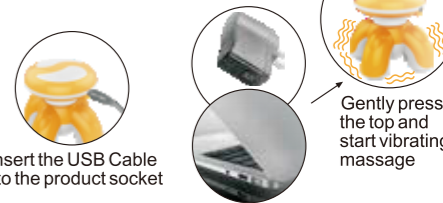

Product Features

- The product is very easy to use, just hold the top, gently press down, it can automatically open the shock massage mode.
- It compared with the general three-leg massager, adds a massage head, to enhance more than 30% massage efficiency.
- It compared with the general mini massager, the product has better styling and comfortable hand feeling.
- The top of Taiji has massage salient points, it can massage your hand palm when in use.
- The area of Taiji salient point will show the light effect, cool luminous in the dark area.
- It support dry battery and USB line power supply.
- The product is small, easy to carry and storage.

Product parts introduction

Product Usage

- Use a dry battery (AAA) for power supply

Unscrew battery cover Fit in AAA battery Screw down battery cover

- Use the USB Cable (without batteries) for power supply

Insert the USB Cable into the product socket

Gently press the top and start vibrating massage

Insert the USB Cable into power adapter or computer or power bank