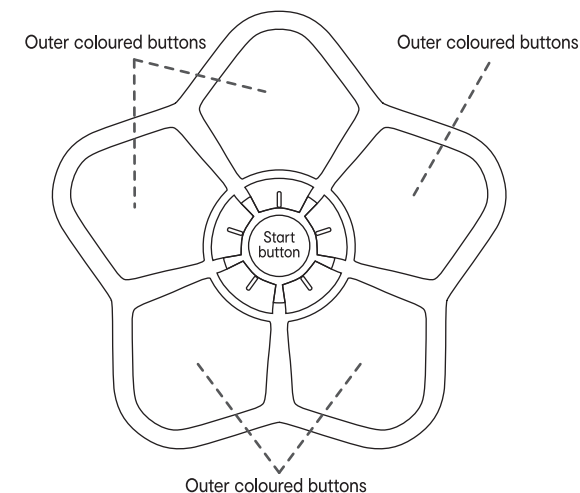

## INSTRUCTION MANUAL

The game has a total of 32 levels.

1. Slide the ON/OFF switch located on the bottom of the product to the ON position.
2. Press the start button to start the game.
3. The outer 5 coloured buttons will play a sound and light up randomly.
4. Follow the correct order and press the relevant button accordingly. You have 8 seconds to complete the game.
5. If the coloured button is selected in the incorrect sequence or not played in required time then the player will receive a warning sign and the game is over.
6. Press the start button to commence a new game as required.