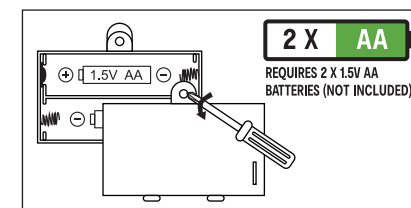

MEMORY GAME

WATCH, REMEMBER, REPEAT!

INSTRUCTION MANUAL

The game has a total of 32 levels.

1. Slide the ON/OFF switch located on the bottom of the product to the ON position.
2. Press the start button to start the game.
3. The outer 5 coloured buttons will play a sound and light up randomly.
4. Follow the correct order and press the relevant button accordingly. You have 8 seconds to complete the game.
5. If the coloured button is selected in the incorrect sequence or not played in required time then the player will receive a warning sign and the game is over.
6. Press the start button to commence a new game as required.

PRODUCT MAY VARY FROM IMAGE SHOWN.
PLEASE KEEP THE PACKAGING FOR FUTURE REFERENCE.

WARNING: BATTERIES ARE TO BE INSERTED WITH THE CORRECT POLARITY (+ AND -). DO NOT MIX DIFFERENT TYPES OF BATTERIES OR NEW AND USED BATTERIES. NON-RECHARGEABLE BATTERIES ARE NOT TO BE RECHARGED. RECHARGEABLE BATTERIES ARE ONLY TO BE CHARGED BY ADULT. THE SUPPLY TERMINALS ARE NOT TO BE SHORT-CIRCUITED. REMOVE BATTERIES FROM THE TOY WHEN NOT IN USE FOR EXTENDED TIME OR WHEN BATTERIES BECOME EXHAUSTED. BATTERY INSTALLATION BY AN ADULT IS REQUIRED. DISPOSE OF BATTERIES RESPONSIBLY. DO NOT DISPOSE OF IN FIRE.

WARNING: DISPOSE OF USED BATTERIES IMMEDIATELY. KEEP NEW AND USED BATTERIES AWAY FROM CHILDREN IF YOU THINK BATTERIES MIGHT HAVE BEEN SWALLOWED OR PLACED INSIDE ANY PART OF THE BODY, SEEK IMMEDIATE MEDICAL ATTENTION.

CAUTION: BATTERY INSTALLATION BY AN ADULT IS REQUIRED.

WARNING: CHOKING HAZARD
SMALL PARTS. NOT FOR CHILDREN UNDER 3 YRS.

MADE IN CHINA
FOR AU / NZ: IMPORTED FOR KMART
STORES IN AUSTRALIA AND NEW ZEALAND.

42-982-760