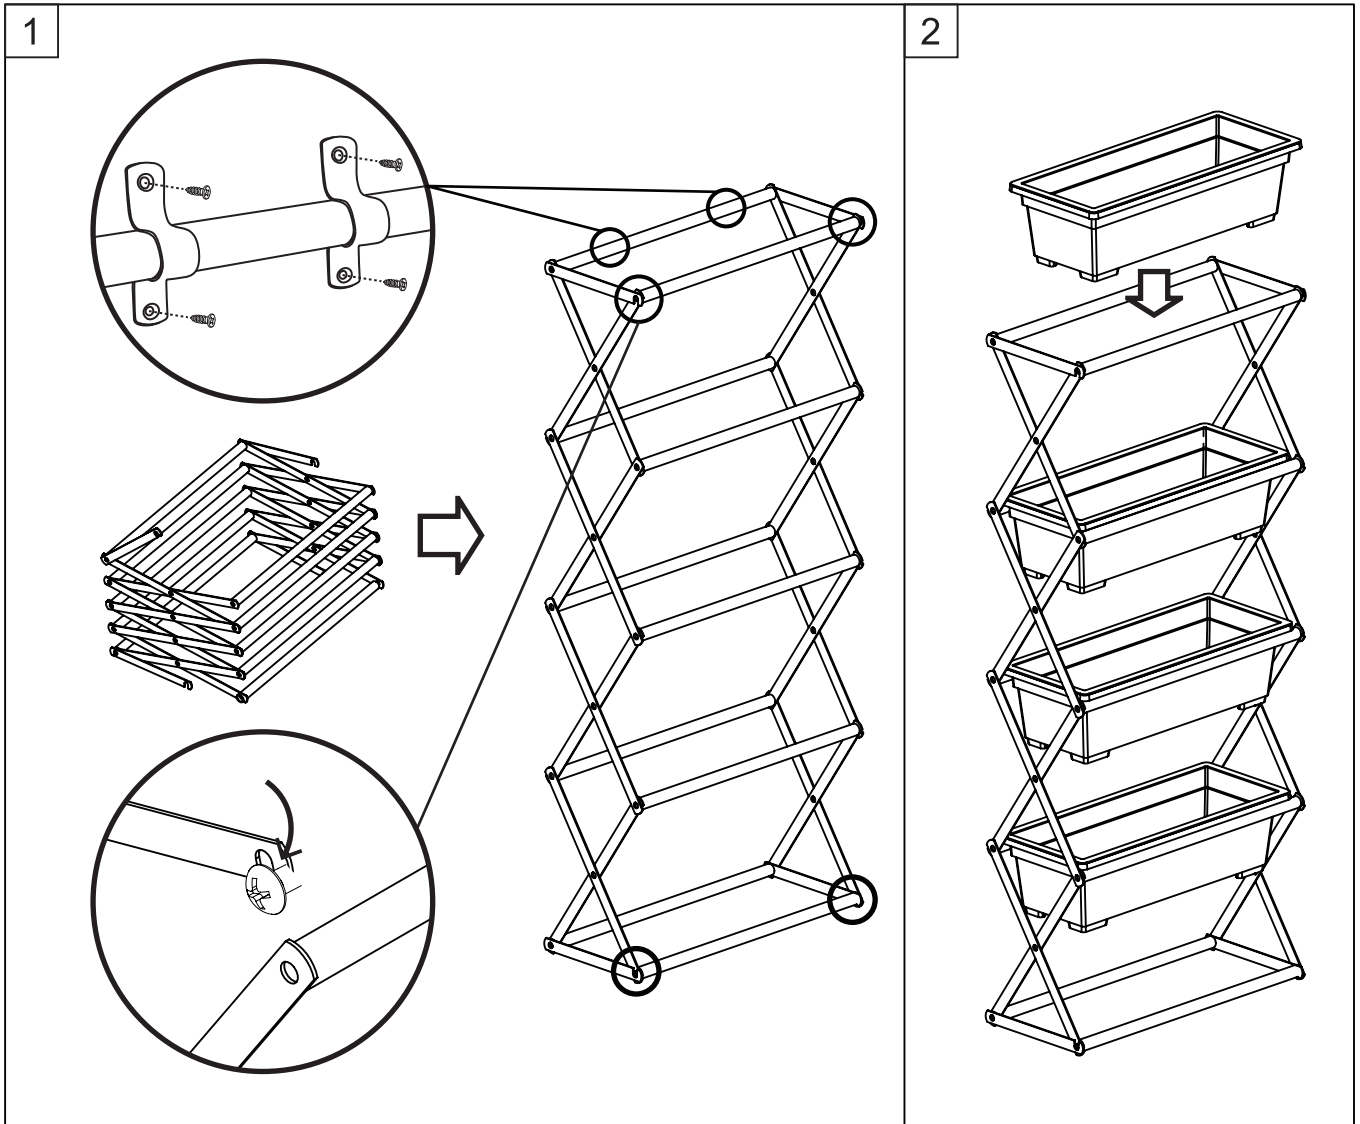

# 43016679 4 Tier Garden Stand

## Assembly Instructions

### PARTS LIST

A  1pc	B  4pcs	C  2pcs
		D  4pcs

### ASSEMBLY

MAXIMUM LOADING CAPACITY: 5KG PER BASKET.