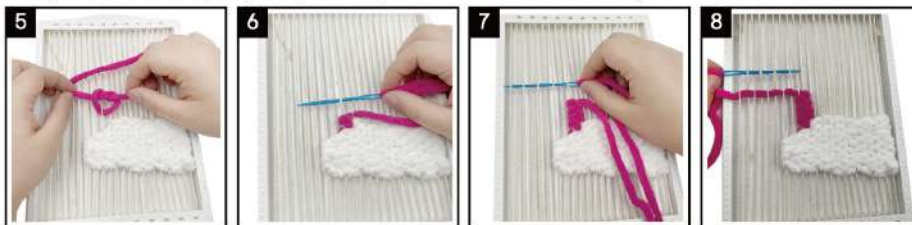

anko

Make Your Own 2 Woven Craft Frames

3+
years

ADULT SUPERVISION IS REQUIRED.

WARNING:

LONG CORD AND SMALL PARTS. STRANGULATION AND CHOKING HAZARD. NOT FOR CHILDREN UNDER 3 YEARS

WARNING: THE PRODUCT CONTAINS FUNCTIONAL SHARP POINT(S)/SHARP EDGE(S). PLEASE USE AS INTENDED.