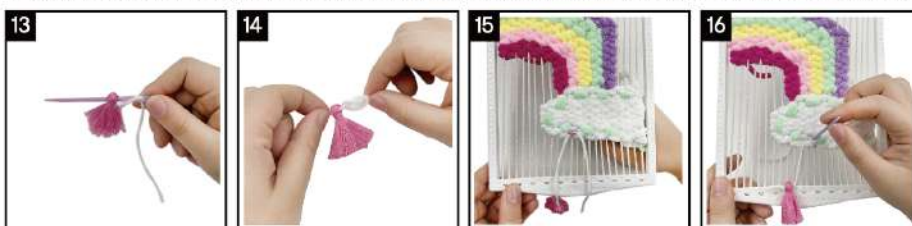

anko

Make Your Own 2 Woven Craft Frames

3+
years

ADULT SUPERVISION IS REQUIRED.

WARNING:

LONG CORD AND SMALL PARTS. STRANGULATION AND CHOKING HAZARD. NOT FOR CHILDREN UNDER 3 YEARS

WARNING: THE PRODUCT CONTAINS FUNCTIONAL SHARP POINT(S)/SHARP EDGE(S). PLEASE USE AS INTENDED.