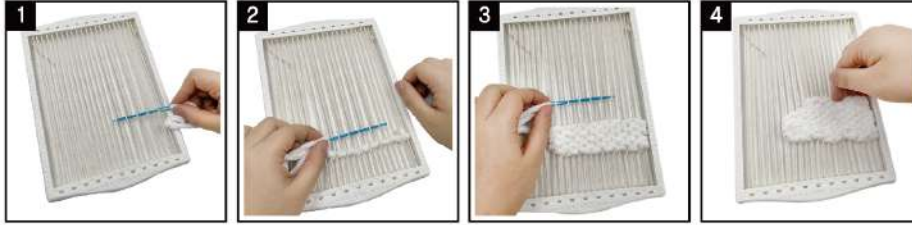

anko

Make Your Own 2 Woven Craft Frames

3+
years

ADULT SUPERVISION IS REQUIRED.

WARNING:

LONG CORD AND SMALL PARTS. STRANGULATION AND CHOKING HAZARD. NOT FOR CHILDREN UNDER 3 YEARS

WARNING: THE PRODUCT CONTAINS FUNCTIONAL SHARP POINT(S)/SHARP EDGE(S). PLEASE USE AS INTENDED.