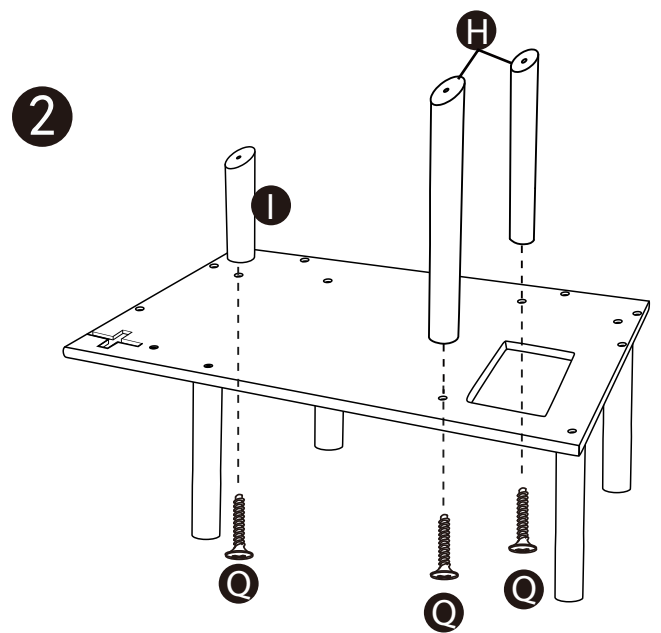

## Assembly Instructions

Keycode: 43019496

3

4

5

6

7

8

WARNING:CHOKING HAZARD-SMALL PARTS.  
 NOT SUITABLE FOR CHILDREN UNDER 3 YEARS.  
 CAUTION:ADULT ASSEMBLY IS REQUIRED.  
 HARDWARE CONTAINS SMALL SCREWS  
 WITH SHARP POINTS.  
 KEEP UNASSEMBLED PARTS OUT OF  
 THE REACH OF SMALL CHILDREN.  
 ADULT SUPERVISION IS RECOMMENDED.  
 FOR ROLE PLAY ONLY.  
 WARNING: FOR SAFETY REASONS,  
 REMOVE ALL TAGS, LABELS AND  
 PLASTIC FASTENERS BEFORE GIVING  
 THIS TOY TO YOUR CHILD.  
 MADE IN CHINA