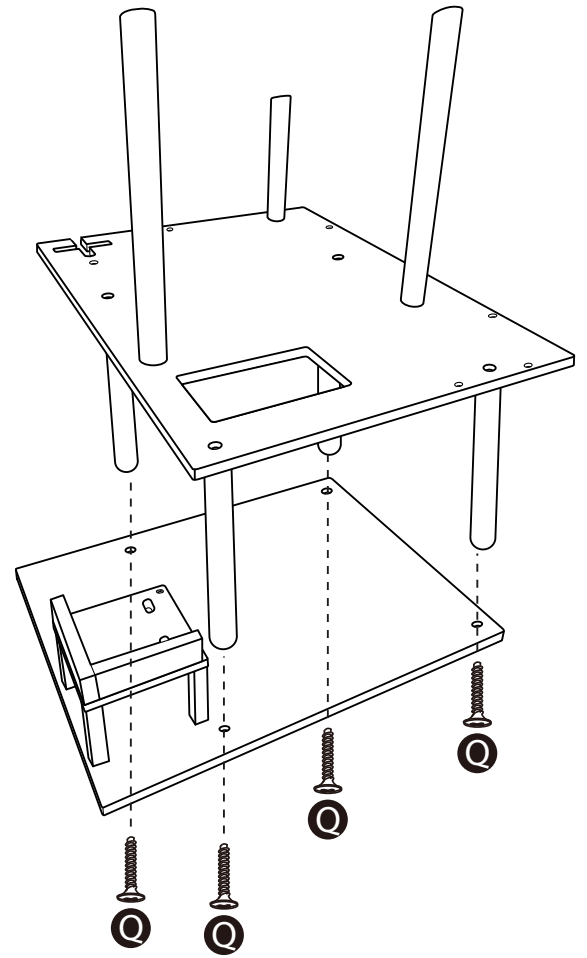

## Assembly Instructions

Keycode: 43019496

3

4

5

6

7

8

WARNING:CHOKING HAZARD-SMALL PARTS.  
 NOT SUITABLE FOR CHILDREN UNDER 3 YEARS.  
 CAUTION:ADULT ASSEMBLY IS REQUIRED.  
 HARDWARE CONTAINS SMALL SCREWS  
 WITH SHARP POINTS.  
 KEEP UNASSEMBLED PARTS OUT OF  
 THE REACH OF SMALL CHILDREN.  
 ADULT SUPERVISION IS RECOMMENDED.  
 FOR ROLE PLAY ONLY.  
 WARNING: FOR SAFETY REASONS,  
 REMOVE ALL TAGS, LABELS AND  
 PLASTIC FASTENERS BEFORE GIVING  
 THIS TOY TO YOUR CHILD.  
 MADE IN CHINA