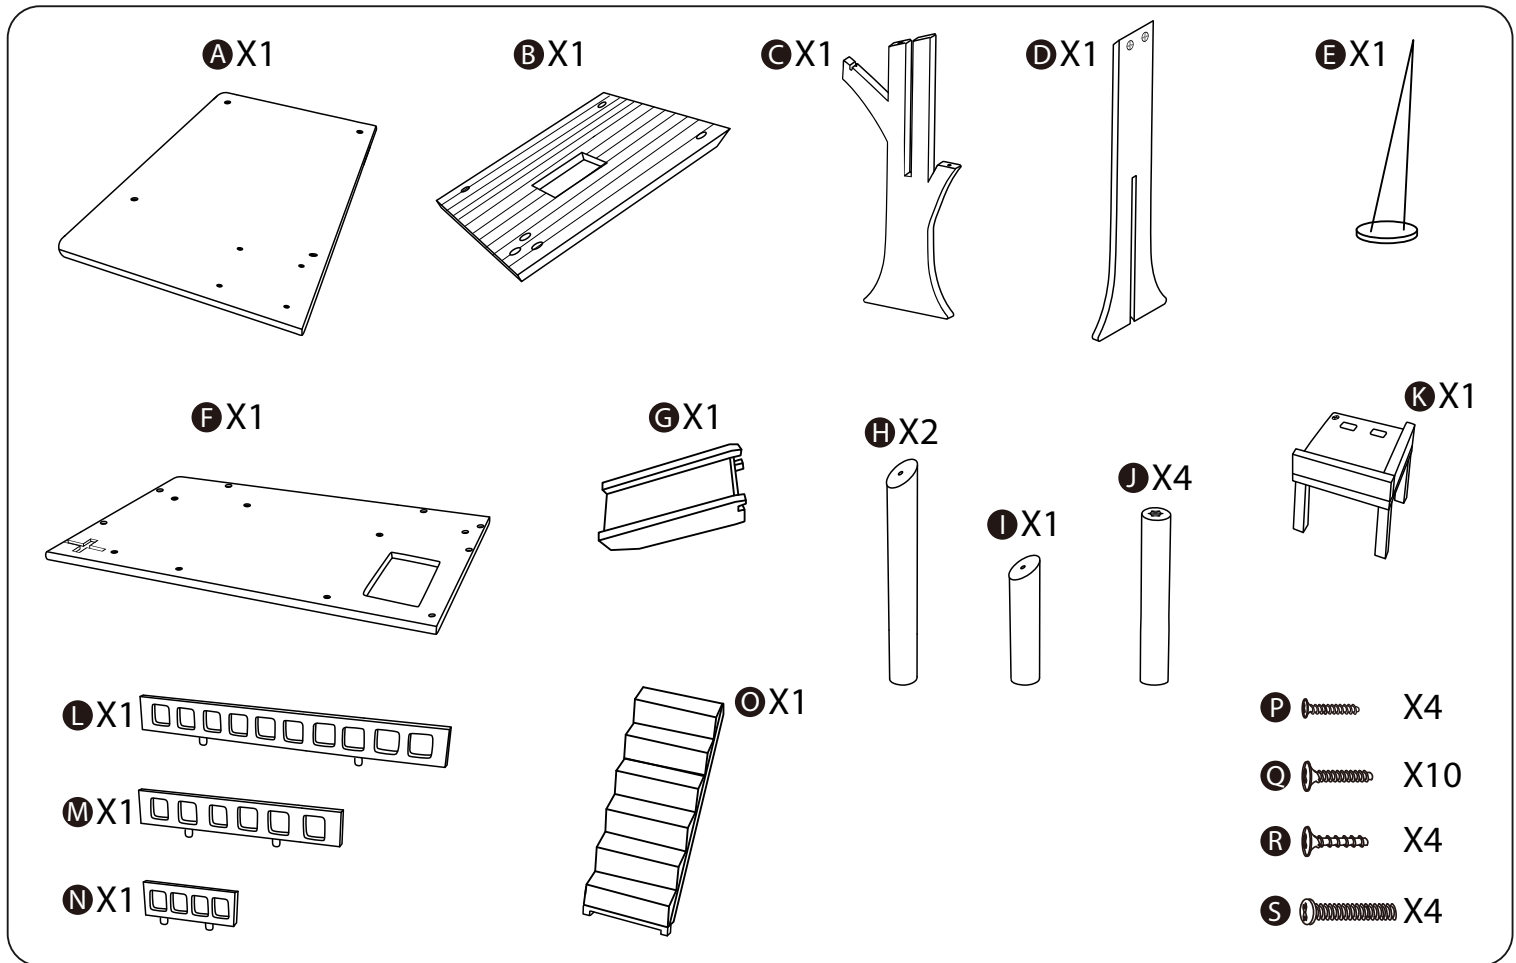

## Assembly Instructions

Keycode: 43019496

3

4

5

6

7

8

WARNING:CHOKING HAZARD-SMALL PARTS.  
 NOT SUITABLE FOR CHILDREN UNDER 3 YEARS.  
 CAUTION:ADULT ASSEMBLY IS REQUIRED.  
 HARDWARE CONTAINS SMALL SCREWS  
 WITH SHARP POINTS.  
 KEEP UNASSEMBLED PARTS OUT OF  
 THE REACH OF SMALL CHILDREN.  
 ADULT SUPERVISION IS RECOMMENDED.  
 FOR ROLE PLAY ONLY.  
 WARNING: FOR SAFETY REASONS,  
 REMOVE ALL TAGS, LABELS AND  
 PLASTIC FASTENERS BEFORE GIVING  
 THIS TOY TO YOUR CHILD.  
 MADE IN CHINA