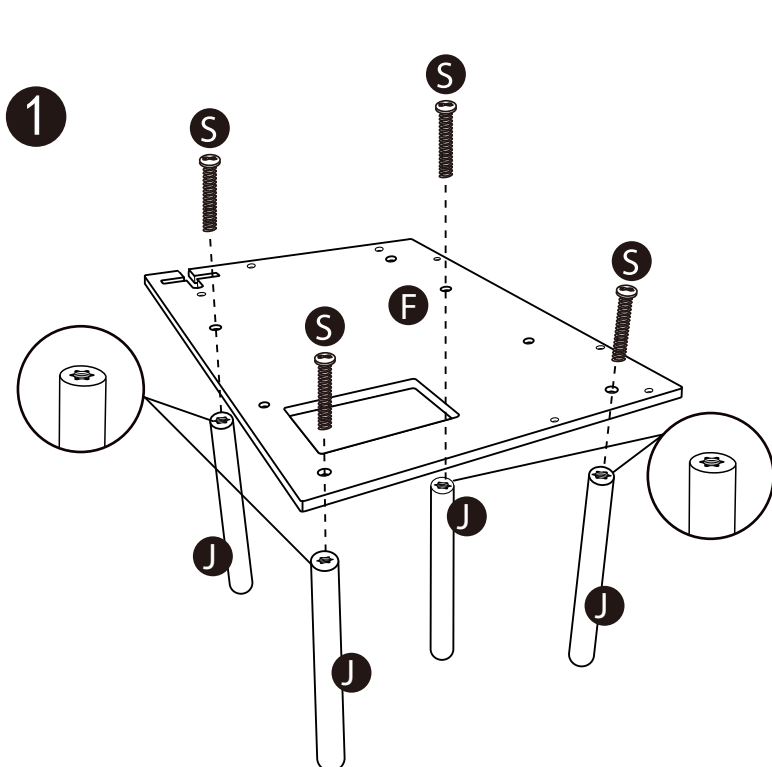

## Assembly Instructions

Keycode: 43019496

3

4

5

6

7

8

WARNING:CHOKING HAZARD-SMALL PARTS.  
 NOT SUITABLE FOR CHILDREN UNDER 3 YEARS.  
 CAUTION:ADULT ASSEMBLY IS REQUIRED.  
 HARDWARE CONTAINS SMALL SCREWS  
 WITH SHARP POINTS.  
 KEEP UNASSEMBLED PARTS OUT OF  
 THE REACH OF SMALL CHILDREN.  
 ADULT SUPERVISION IS RECOMMENDED.  
 FOR ROLE PLAY ONLY.  
 WARNING: FOR SAFETY REASONS,  
 REMOVE ALL TAGS, LABELS AND  
 PLASTIC FASTENERS BEFORE GIVING  
 THIS TOY TO YOUR CHILD.  
 MADE IN CHINA