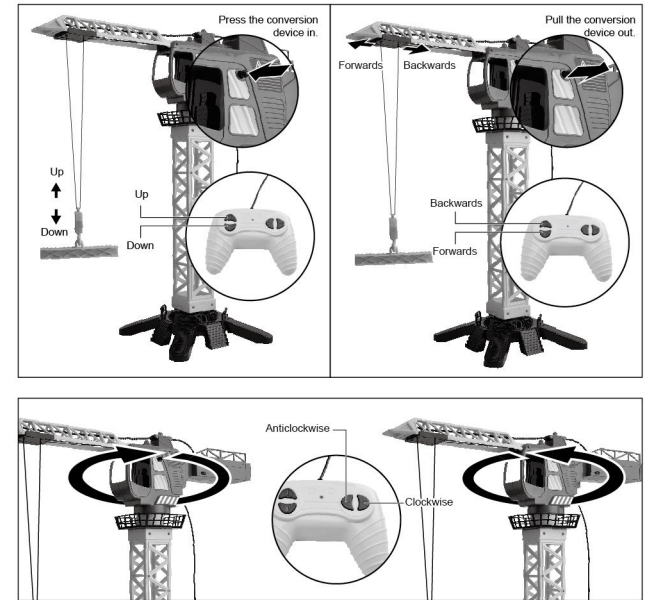

4. HOW TO PLAY

WARNING: FOR SAFETY REASONS, REMOVE ALL TAGS, LABELS AND PLASTIC FASTENERS BEFORE GIVING THIS TOY TO YOUR CHILD.