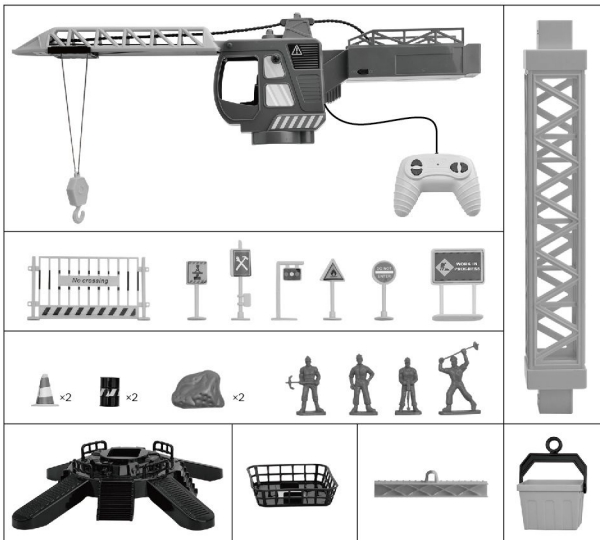

6+
years

Mega Motorised Crane

INSTRUCTIONS

1. PARTS