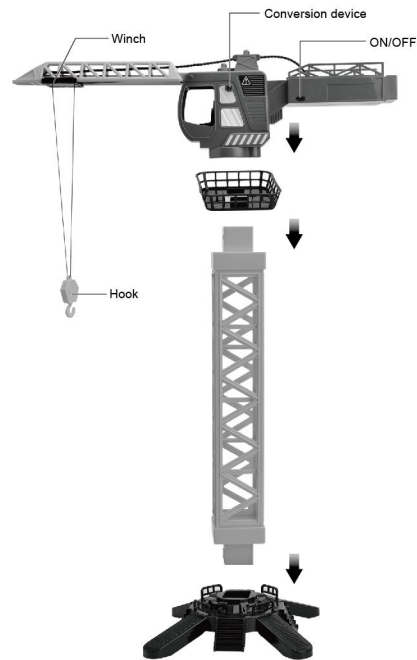

2. ASSEMBLY

3. BATTERY INSTALLATION

1. Unscrew to open the battery compartment.
2. Insert batteries into the correct + and - polarities.
3. Close the cover.